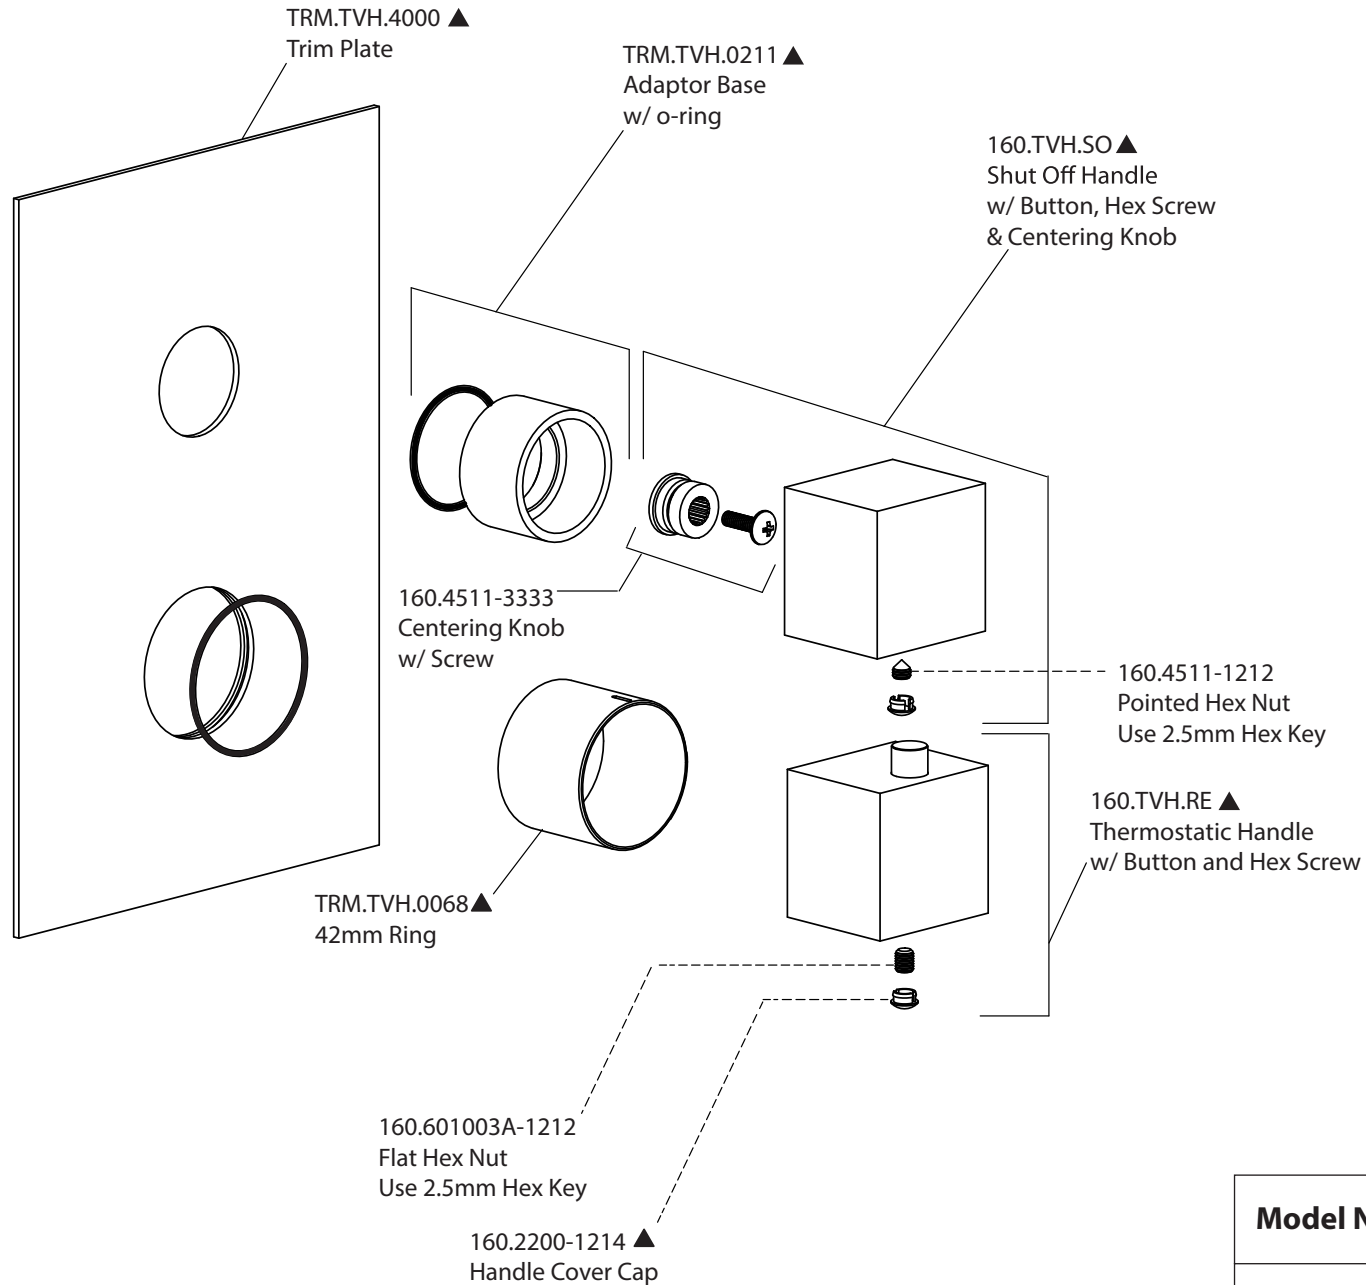

Product Parts Breakdown

Model No. 160.4000T	Ver 2.57
 FLUSSO LUXURY PLUMBING FIXTURES	