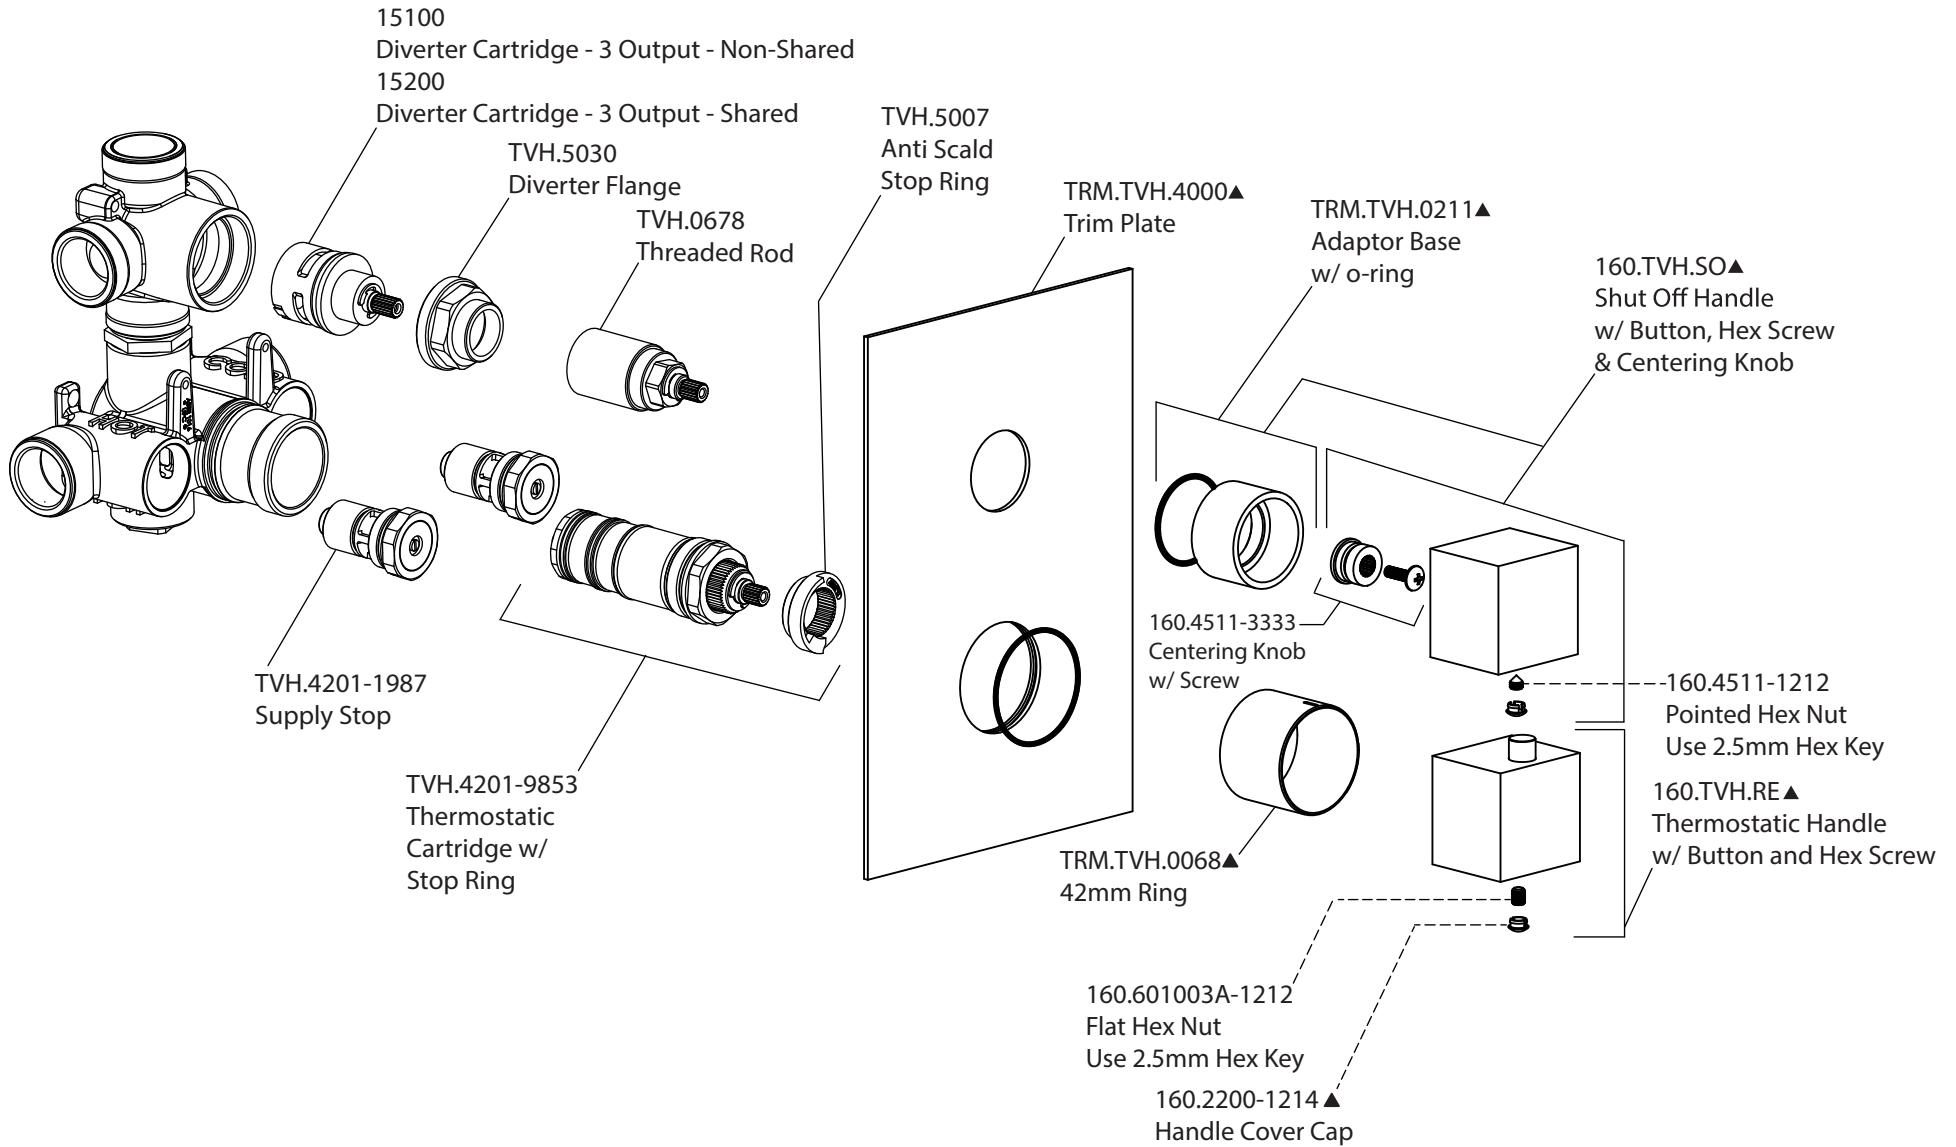

Product Parts Breakdown

Using TVH.4301F Valve

Model No. 160.4301 **Ver** 2.59

Product Parts Breakdown Using TVH.4301 Valve

Model No. 160.4301 **Ver** 2.58