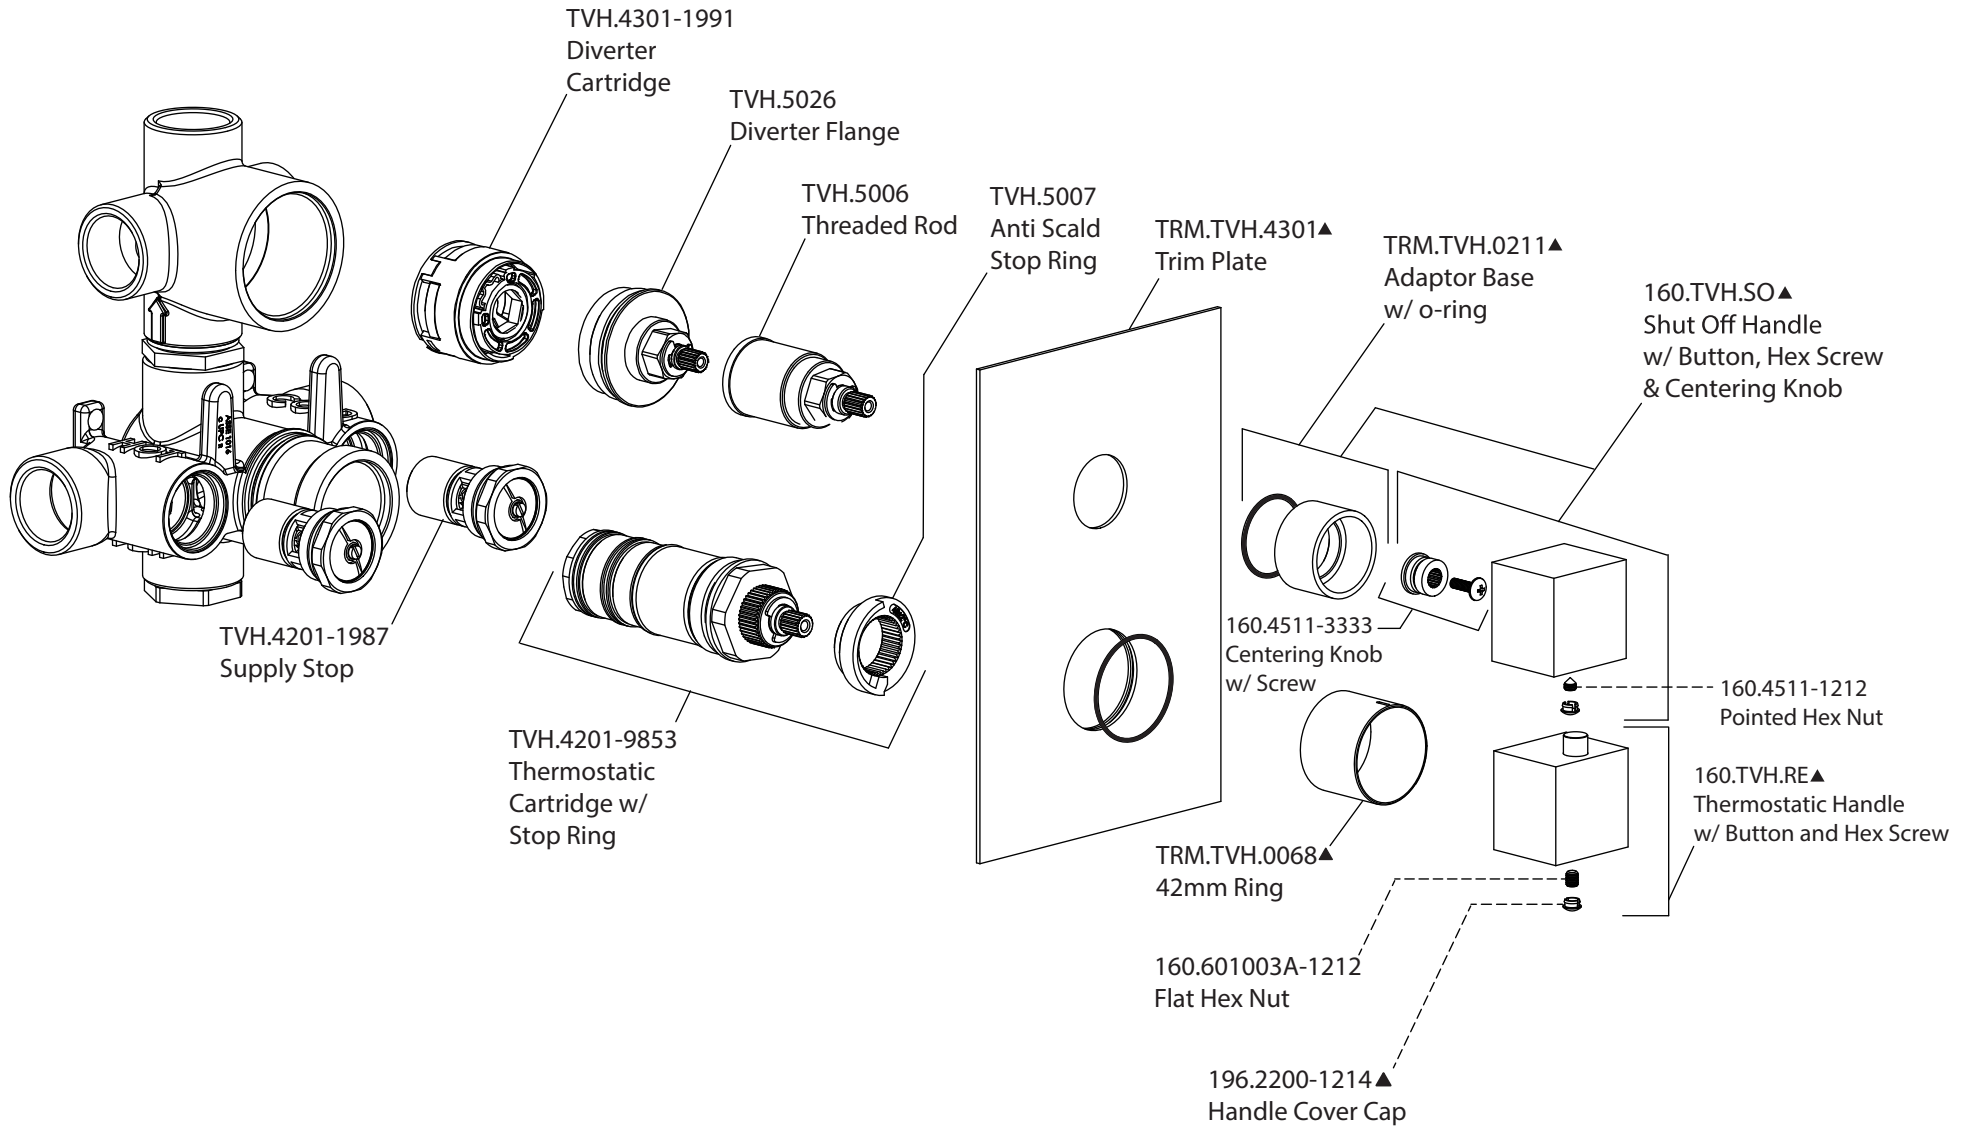

Product Parts Breakdown

Using TVH.4301F Valve

Model No. 160.4301 **Ver** 2.59

Product Parts Breakdown Using TVH.4301 Valve

Model No. 160.4301 **Ver** 2.58