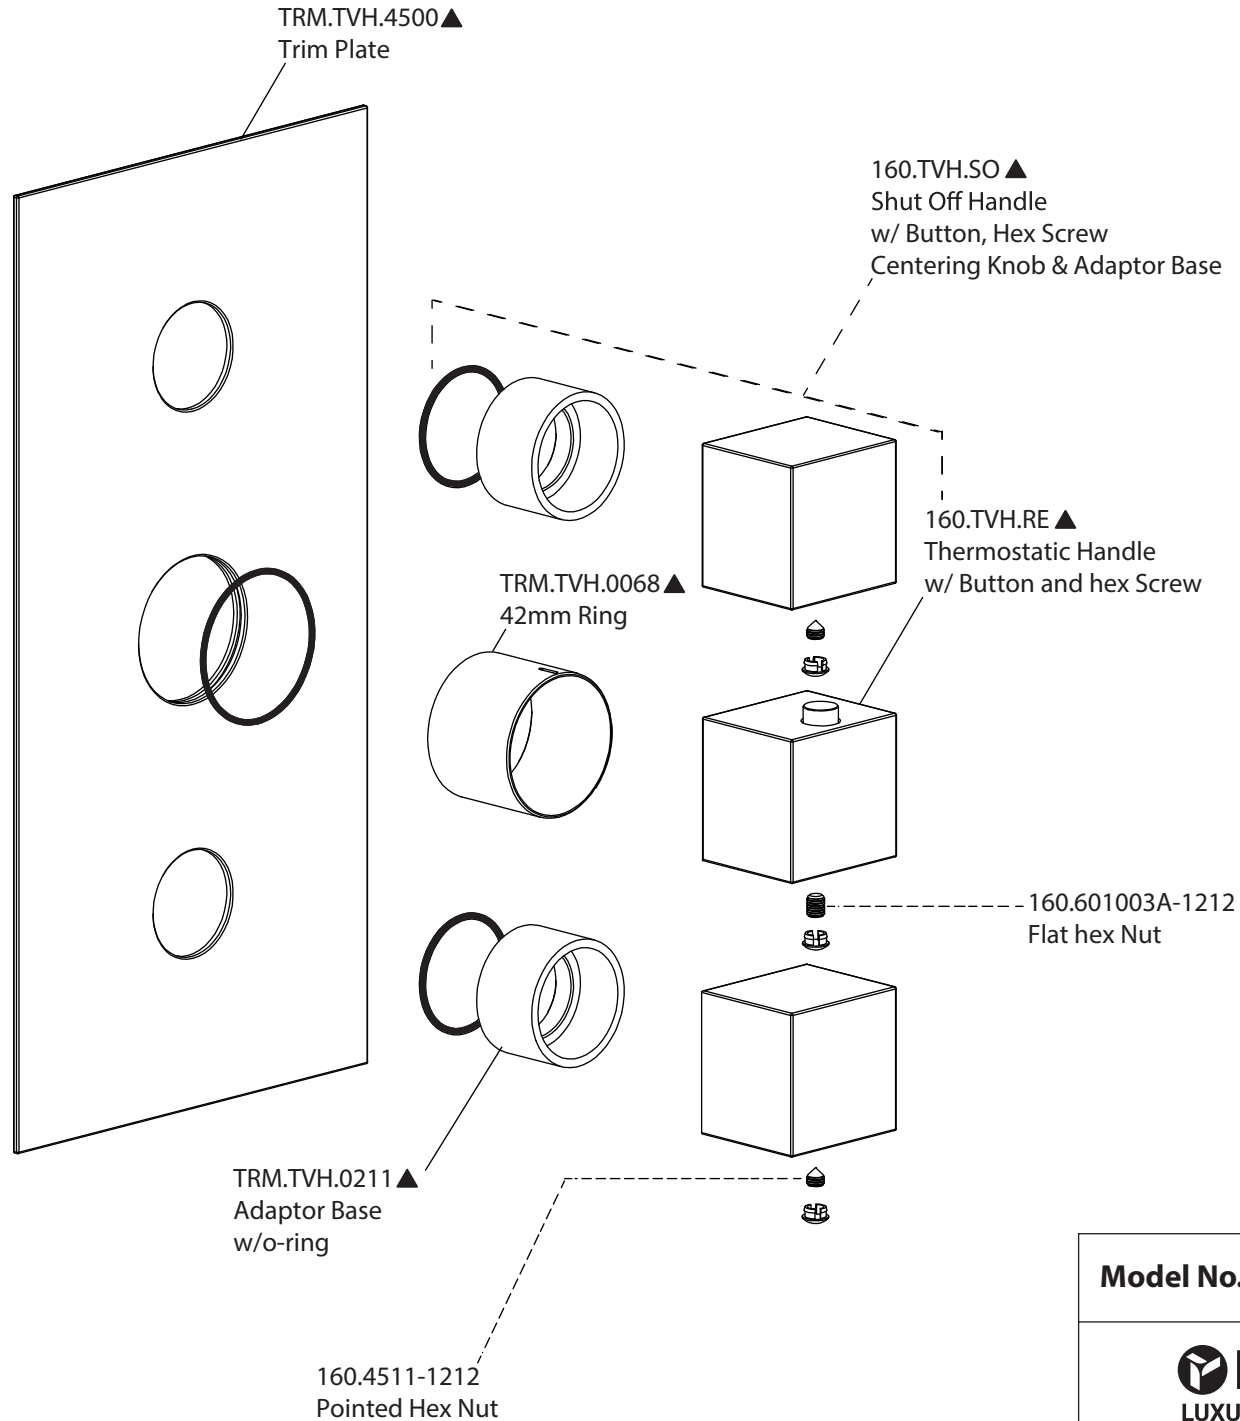

Product Parts Breakdown

Model No. 160.4401T	Ver 2.54
 FLUSSO LUXURY PLUMBING FIXTURES	