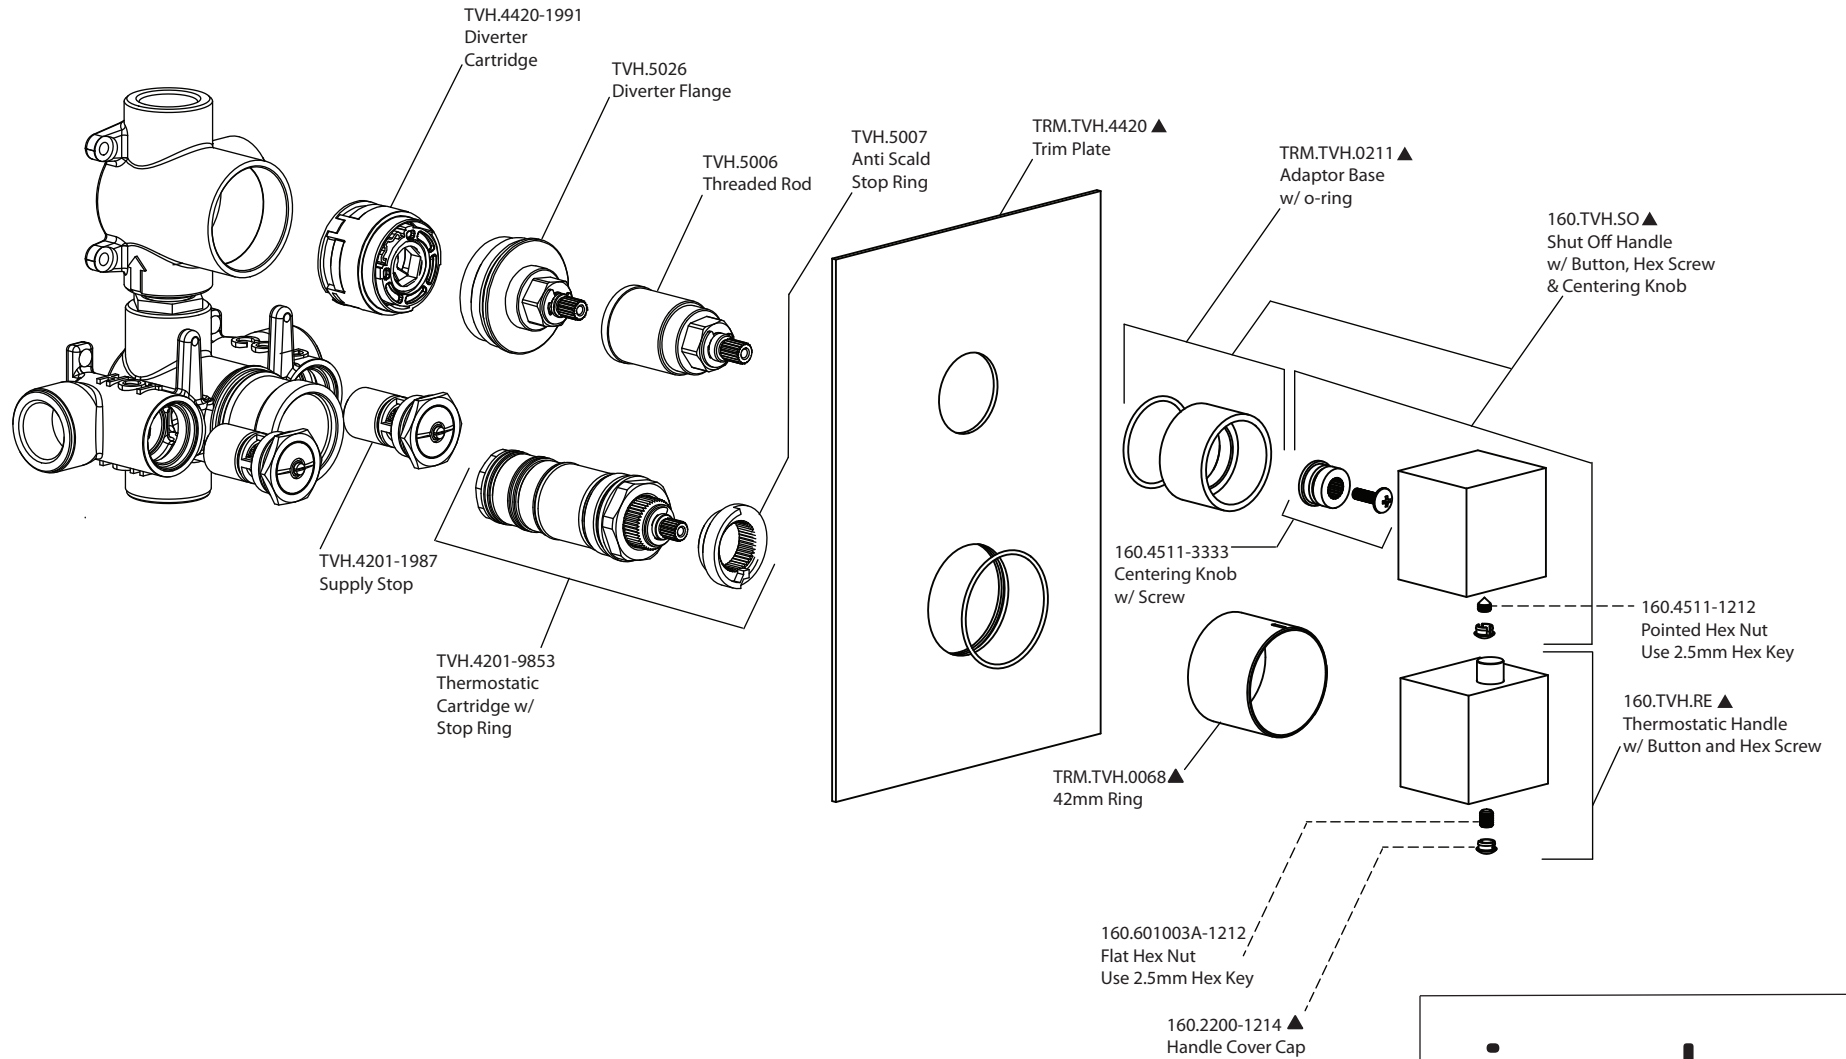

Product Parts Breakdown

Using TVH.4420F Valve

isenberg
innovation+design

160.4420

Product Parts Breakdown Using TVH.4420 Valve

isenberg
innovation+design

160.4420