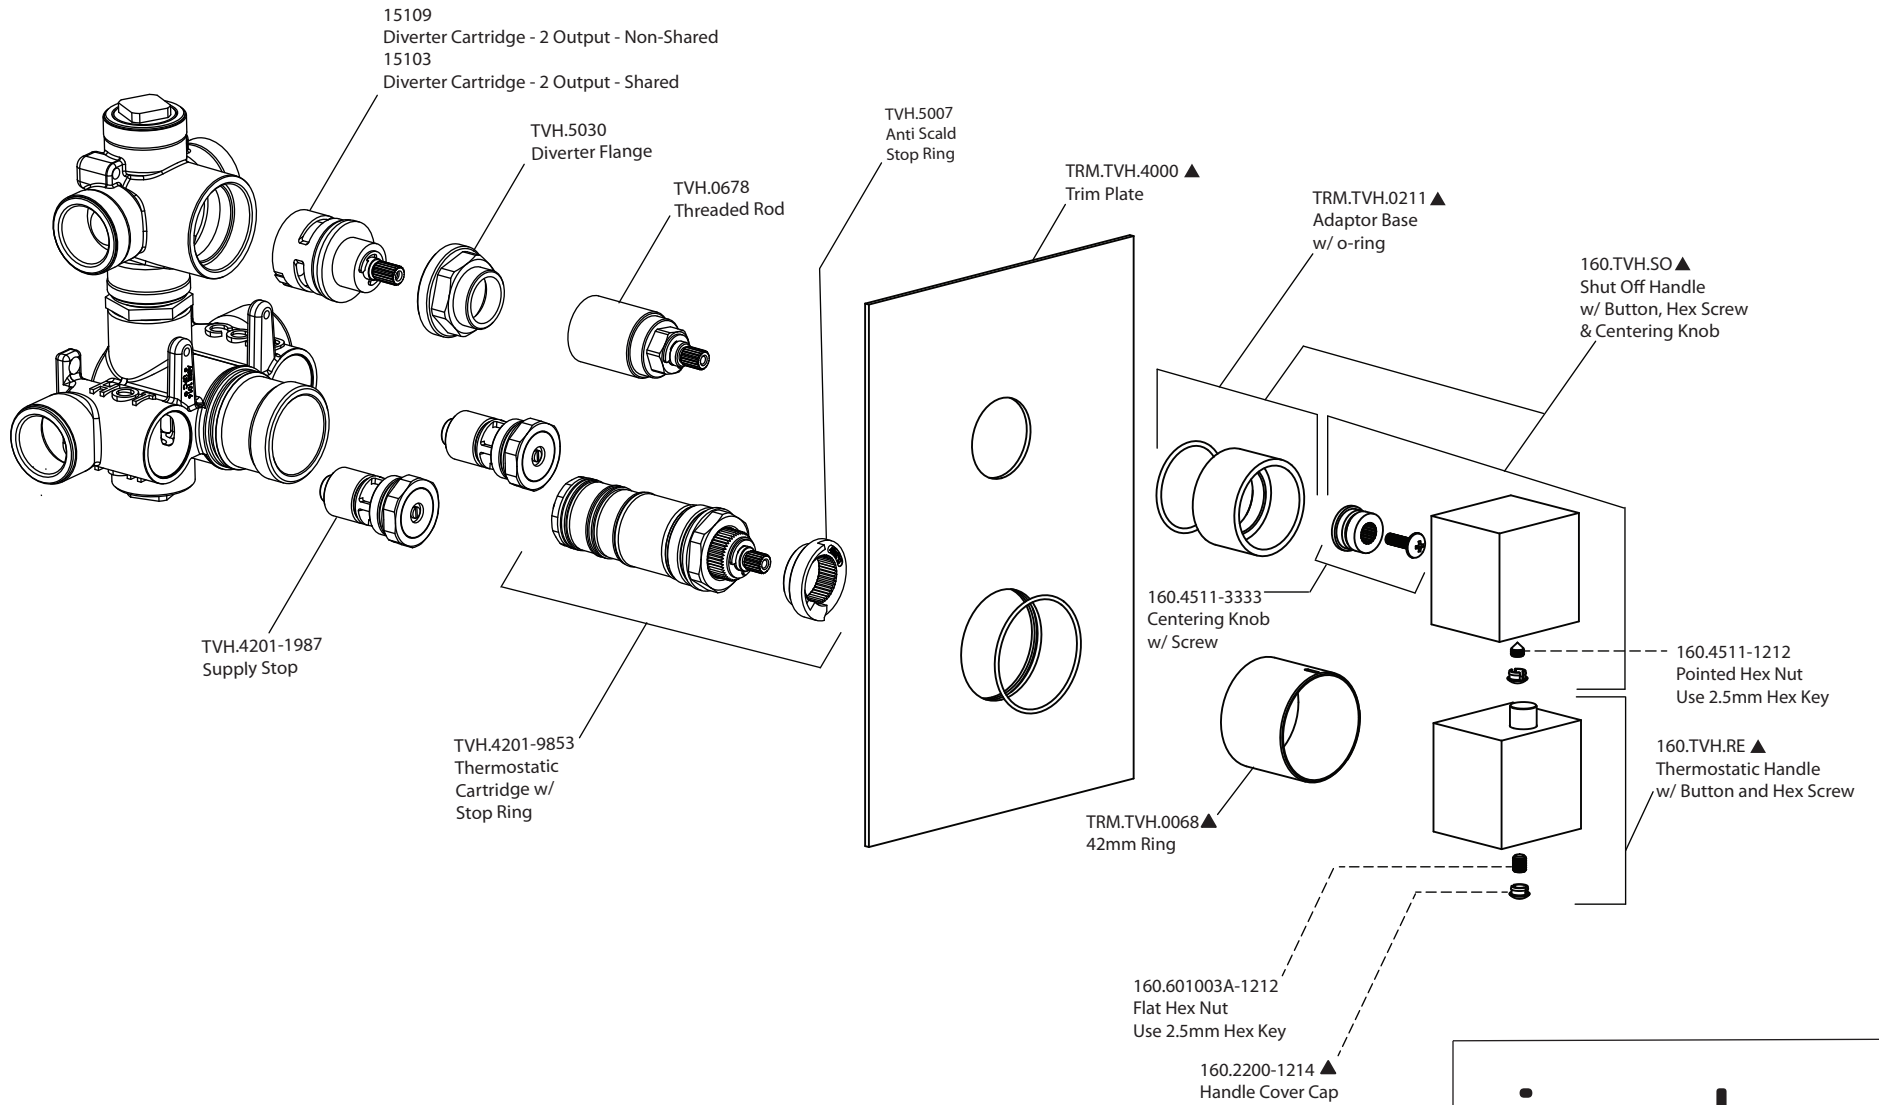

Product Parts Breakdown

Using TVH.4420F Valve

isenberg
innovation+design

160.4420

Product Parts Breakdown Using TVH.4420 Valve

isenberg
innovation+design

160.4420