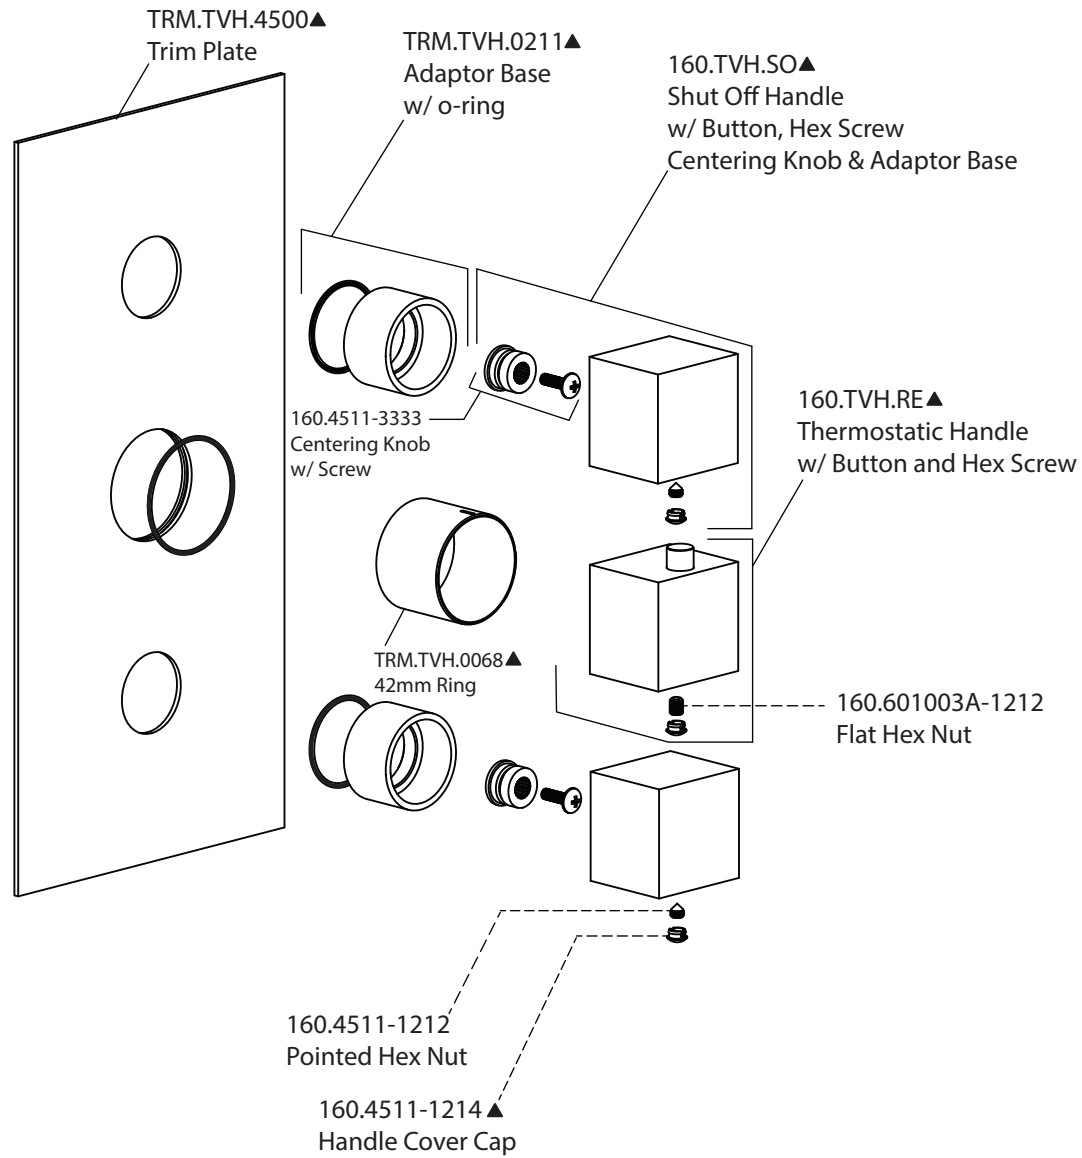

Product Parts Breakdown

Model No. 160.4501T

Ver 2.56

isenberg® *by* **FLUSSO**
LUXURY PLUMBING FIXTURES