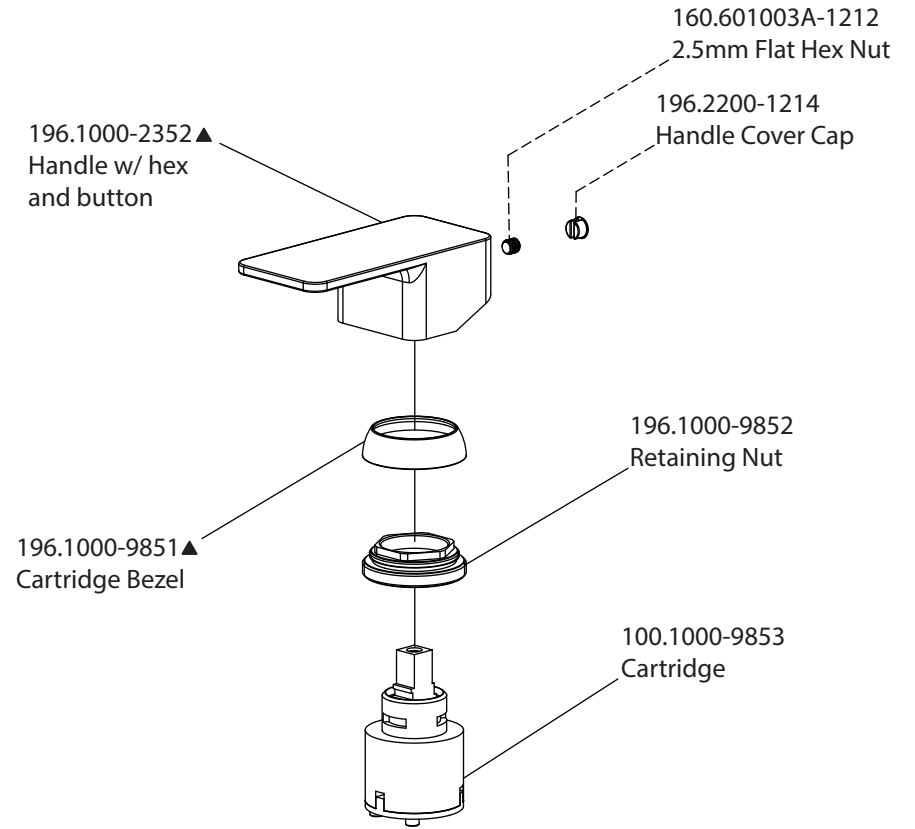

# Product Parts Breakdown

**Model No.** 196.1000

**Ver** 2.54