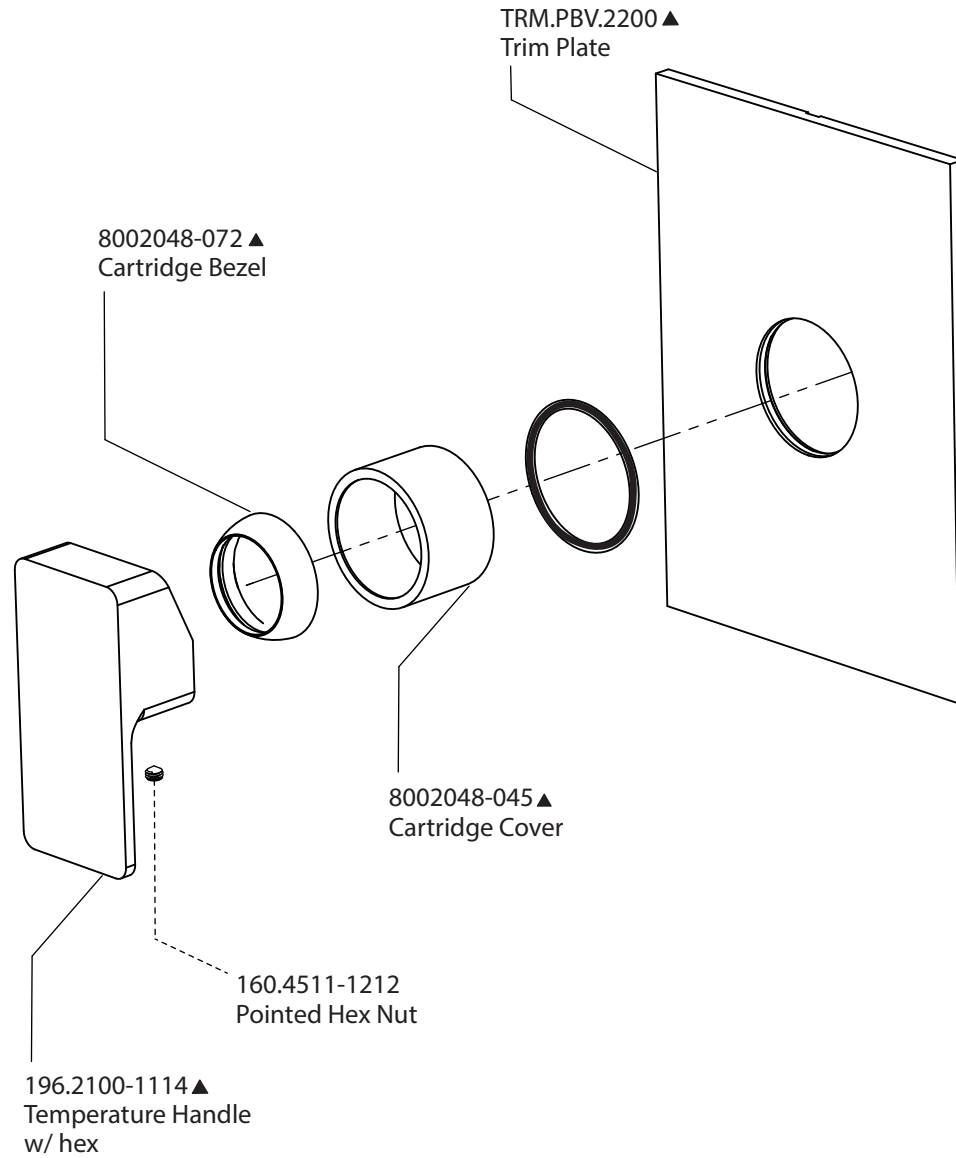

# Product Parts Breakdown

<b>Model No.</b> 196.2200T	<b>Ver</b> 2.58
 <b>FLUSSO</b> LUXURY PLUMBING FIXTURES	