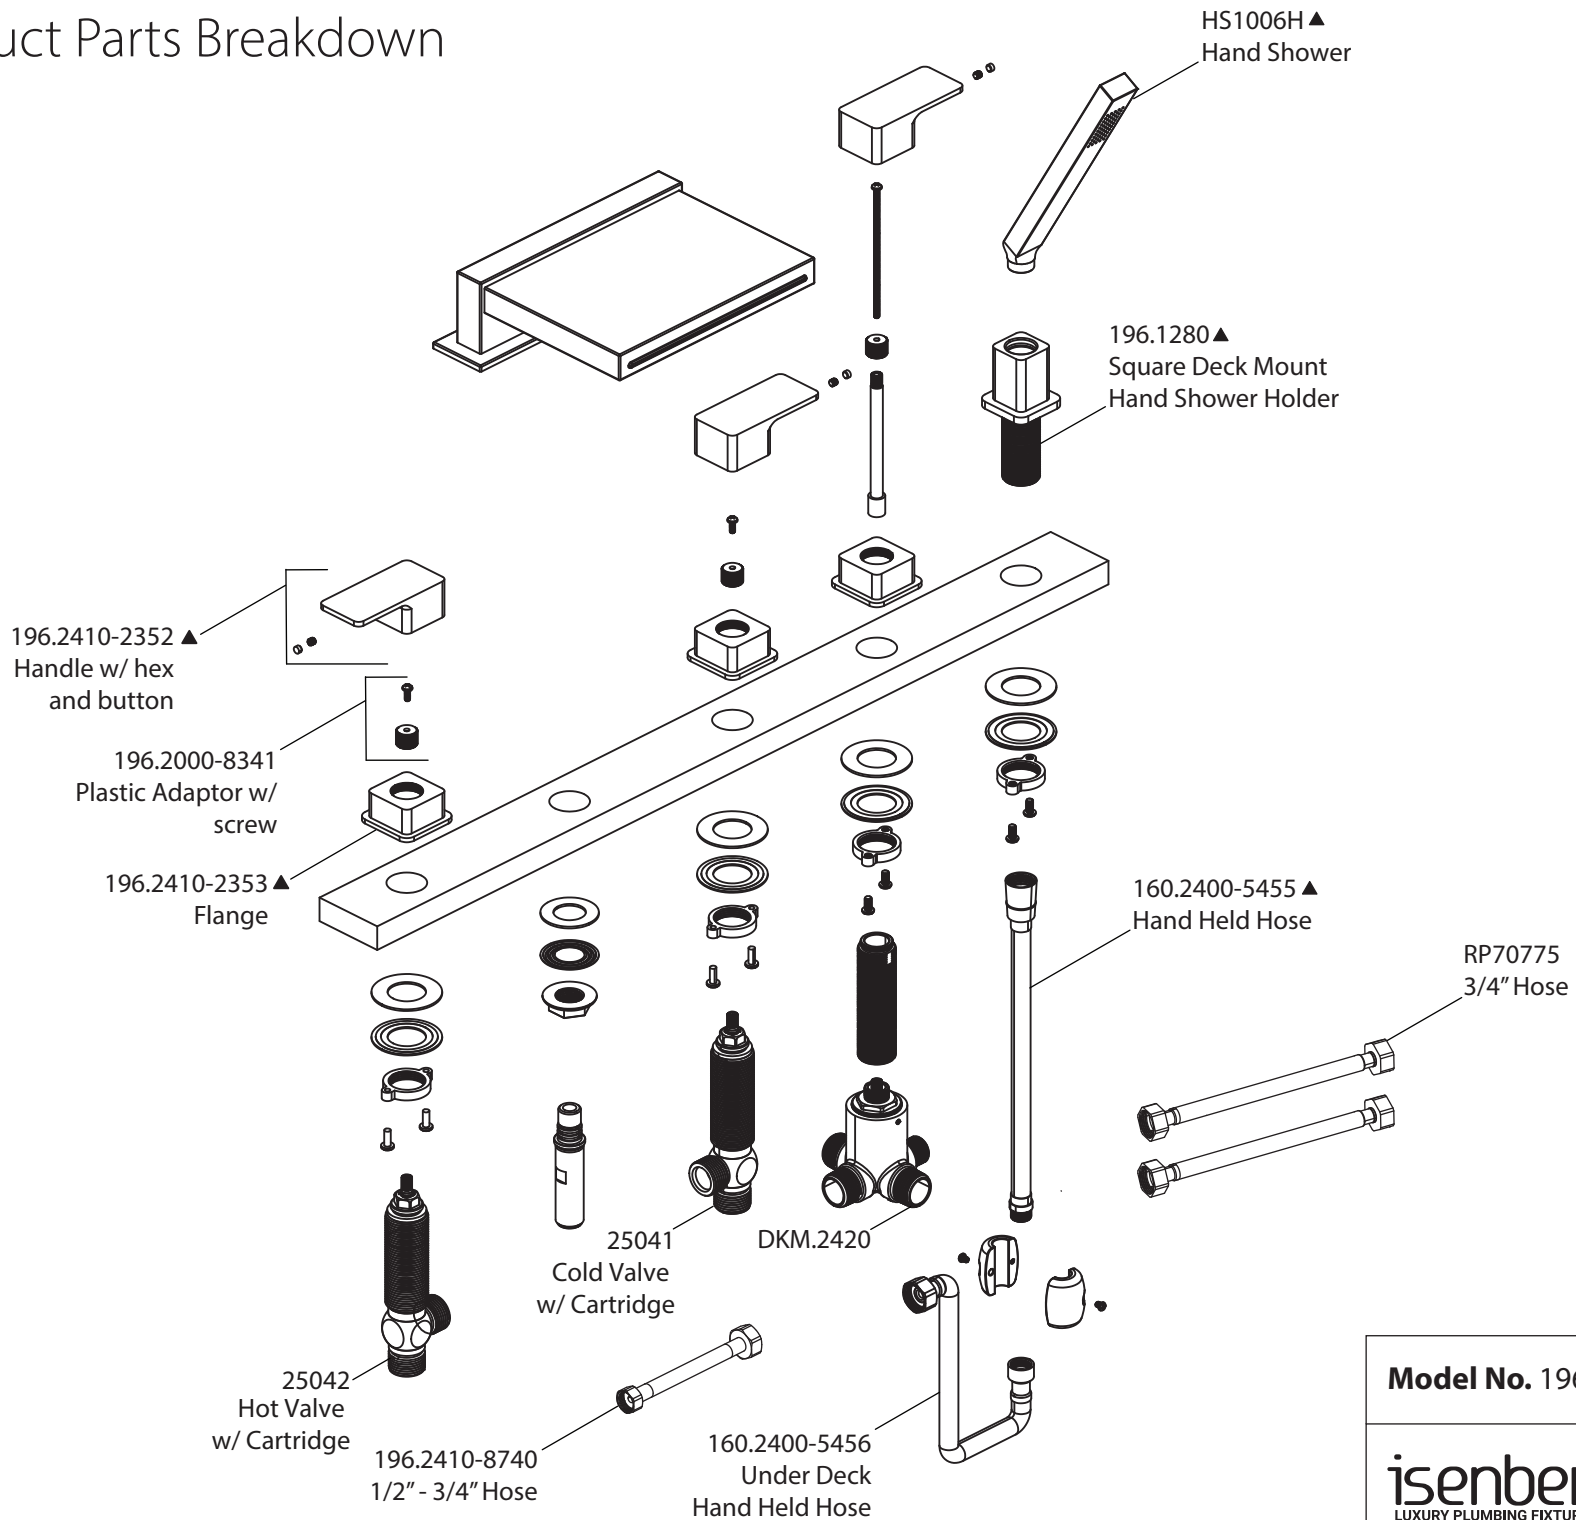

# Product Parts Breakdown

**Model No.** 196.2420CF      **Ver** 2.53

**isenberg**<sup>®</sup> *by* **FLUSSO**  
 LUXURY PLUMBING FIXTURES

# Product Parts Breakdown

Model No. CFB.2300

Ver 2.53

**isenberg**® *by* **FLUSSO**  
LUXURY PLUMBING FIXTURES