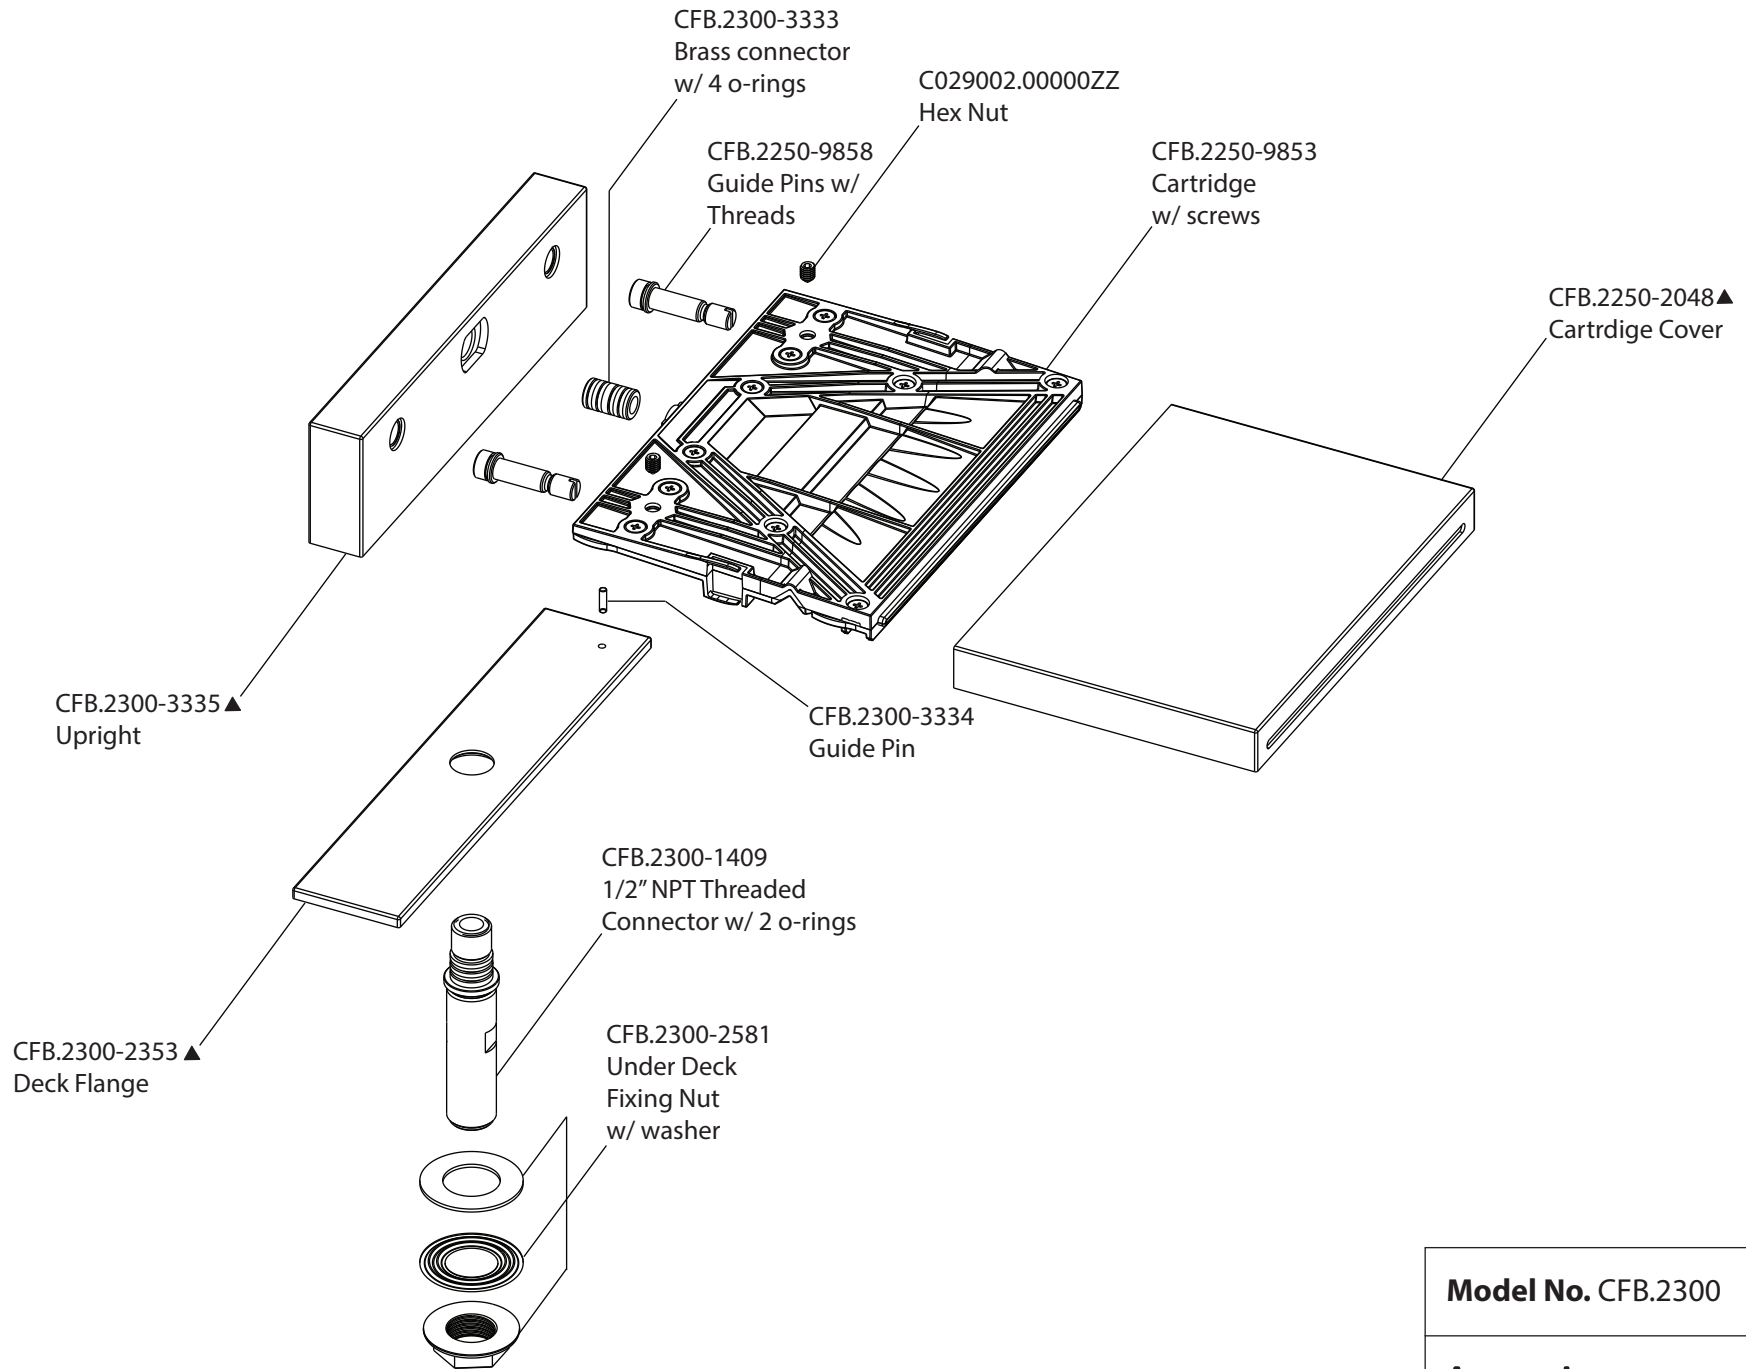

# Product Parts Breakdown

**Model No.** 196.2420CF      **Ver** 2.53

**isenberg**<sup>®</sup> *by* **FLUSSO**  
 LUXURY PLUMBING FIXTURES

# Product Parts Breakdown

Model No. CFB.2300

Ver 2.53

**isenberg**® *by* **FLUSSO**  
LUXURY PLUMBING FIXTURES