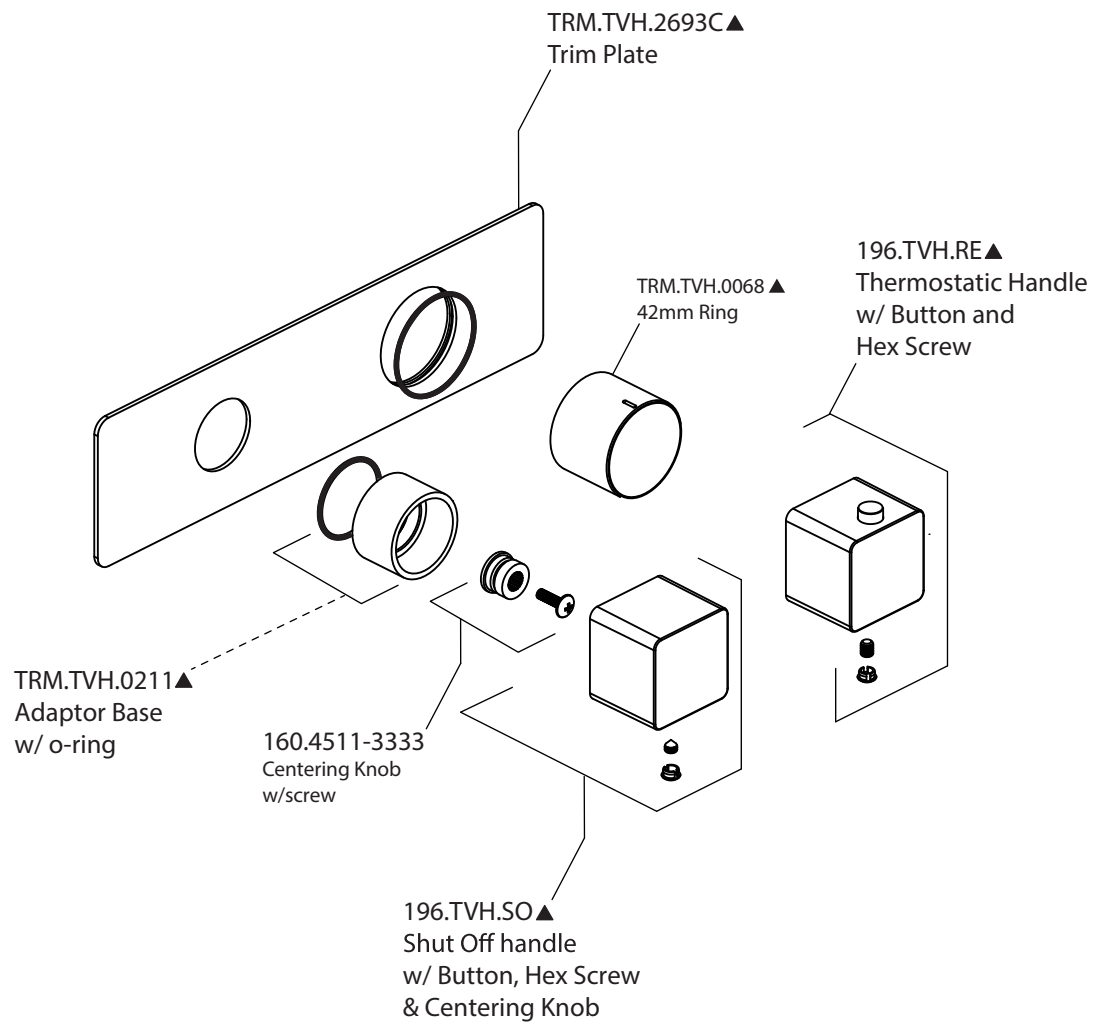

Product Parts Breakdown

▲ Specify Finish

Model No. 196.2693T

Ver 2.55

 **FLUSSO**
LUXURY PLUMBING FIXTURES