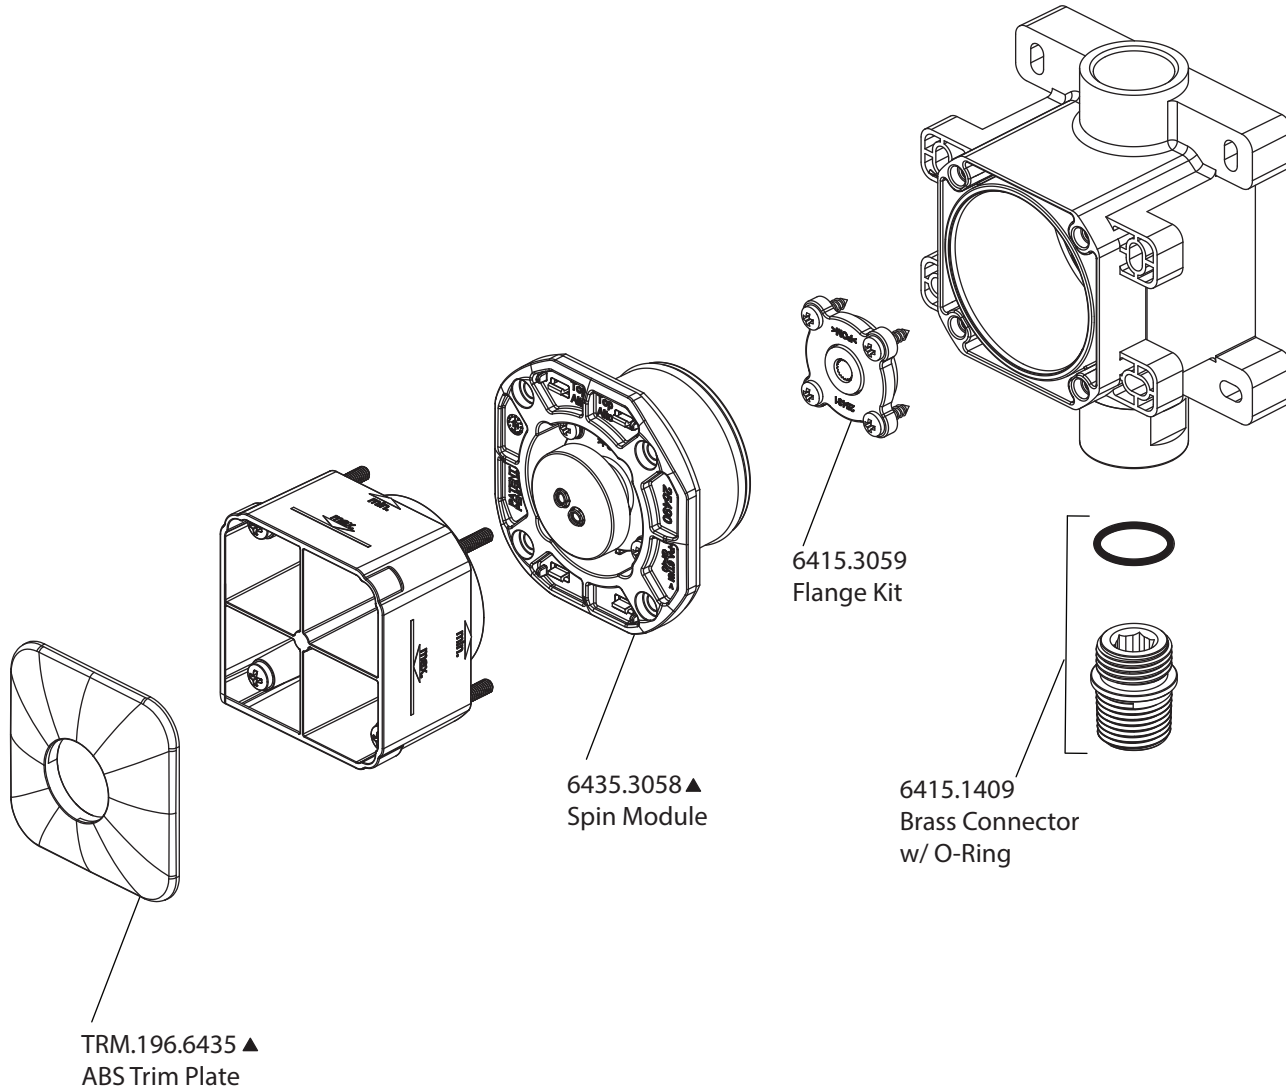

# Product Parts Breakdown

**Model No.** 196.6435

**Ver** 2.53

**isenberg**® *by* **FLUSSO**  
LUXURY PLUMBING FIXTURES