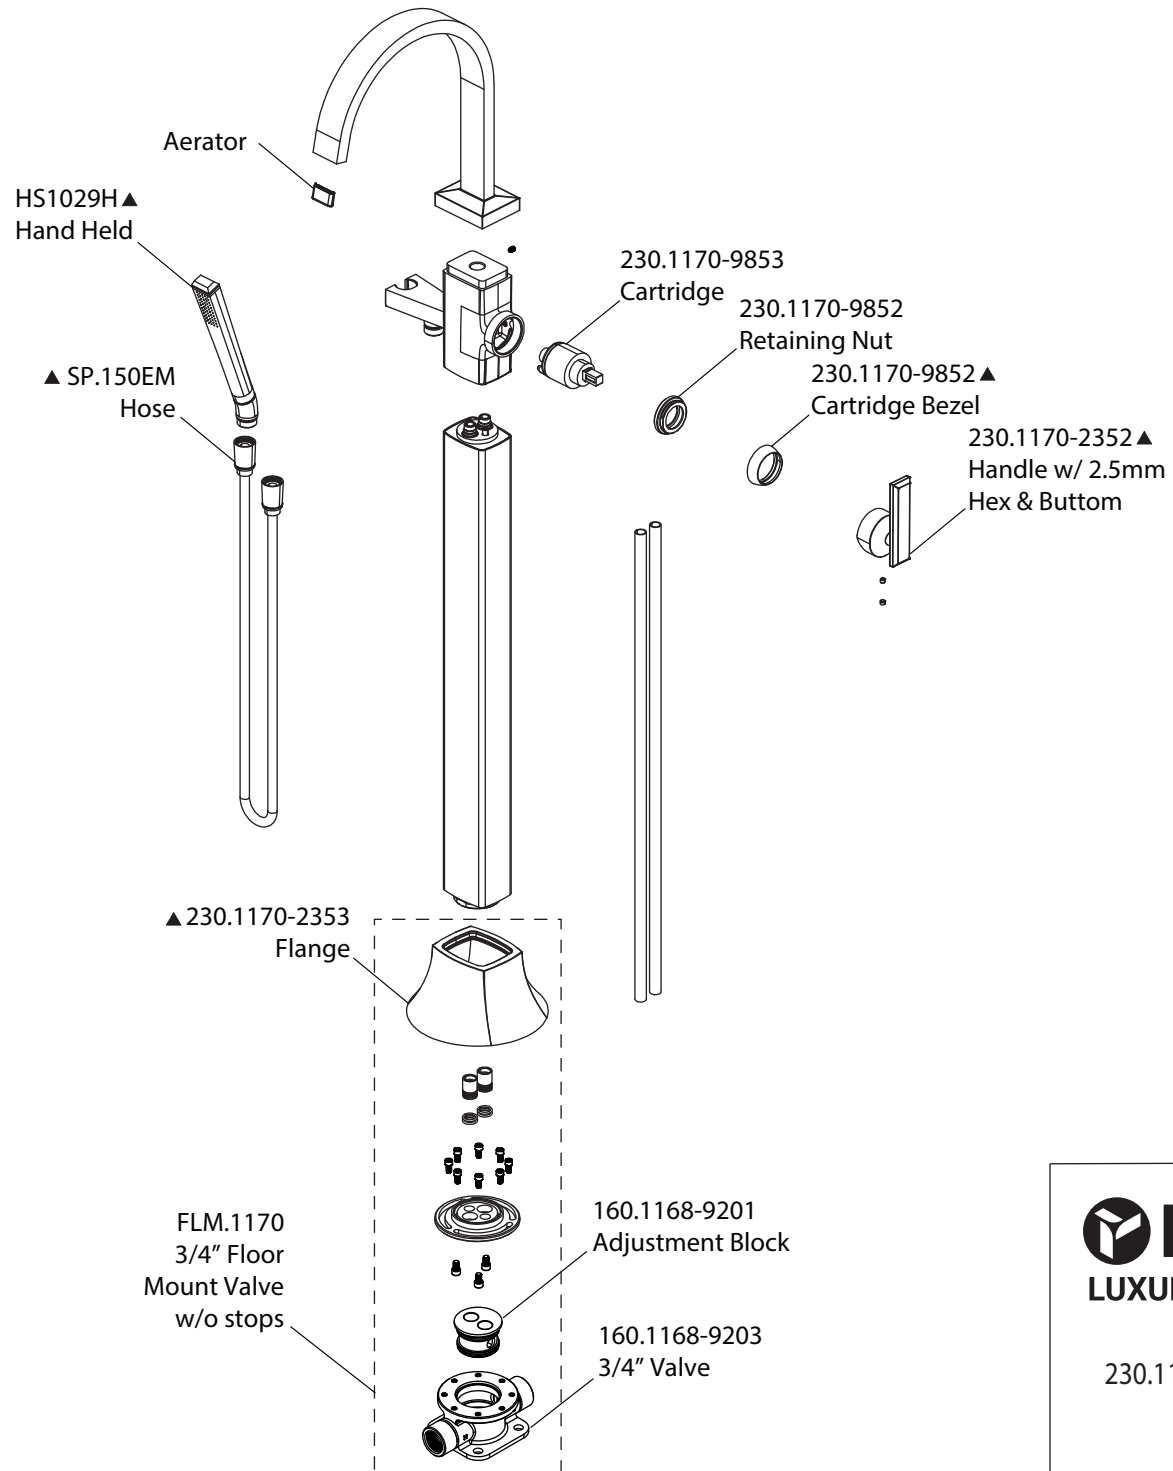

Product Parts Breakdown

FLUSSO
LUXURY PLUMBING FIXTURES

230.1170

Ver 2.53