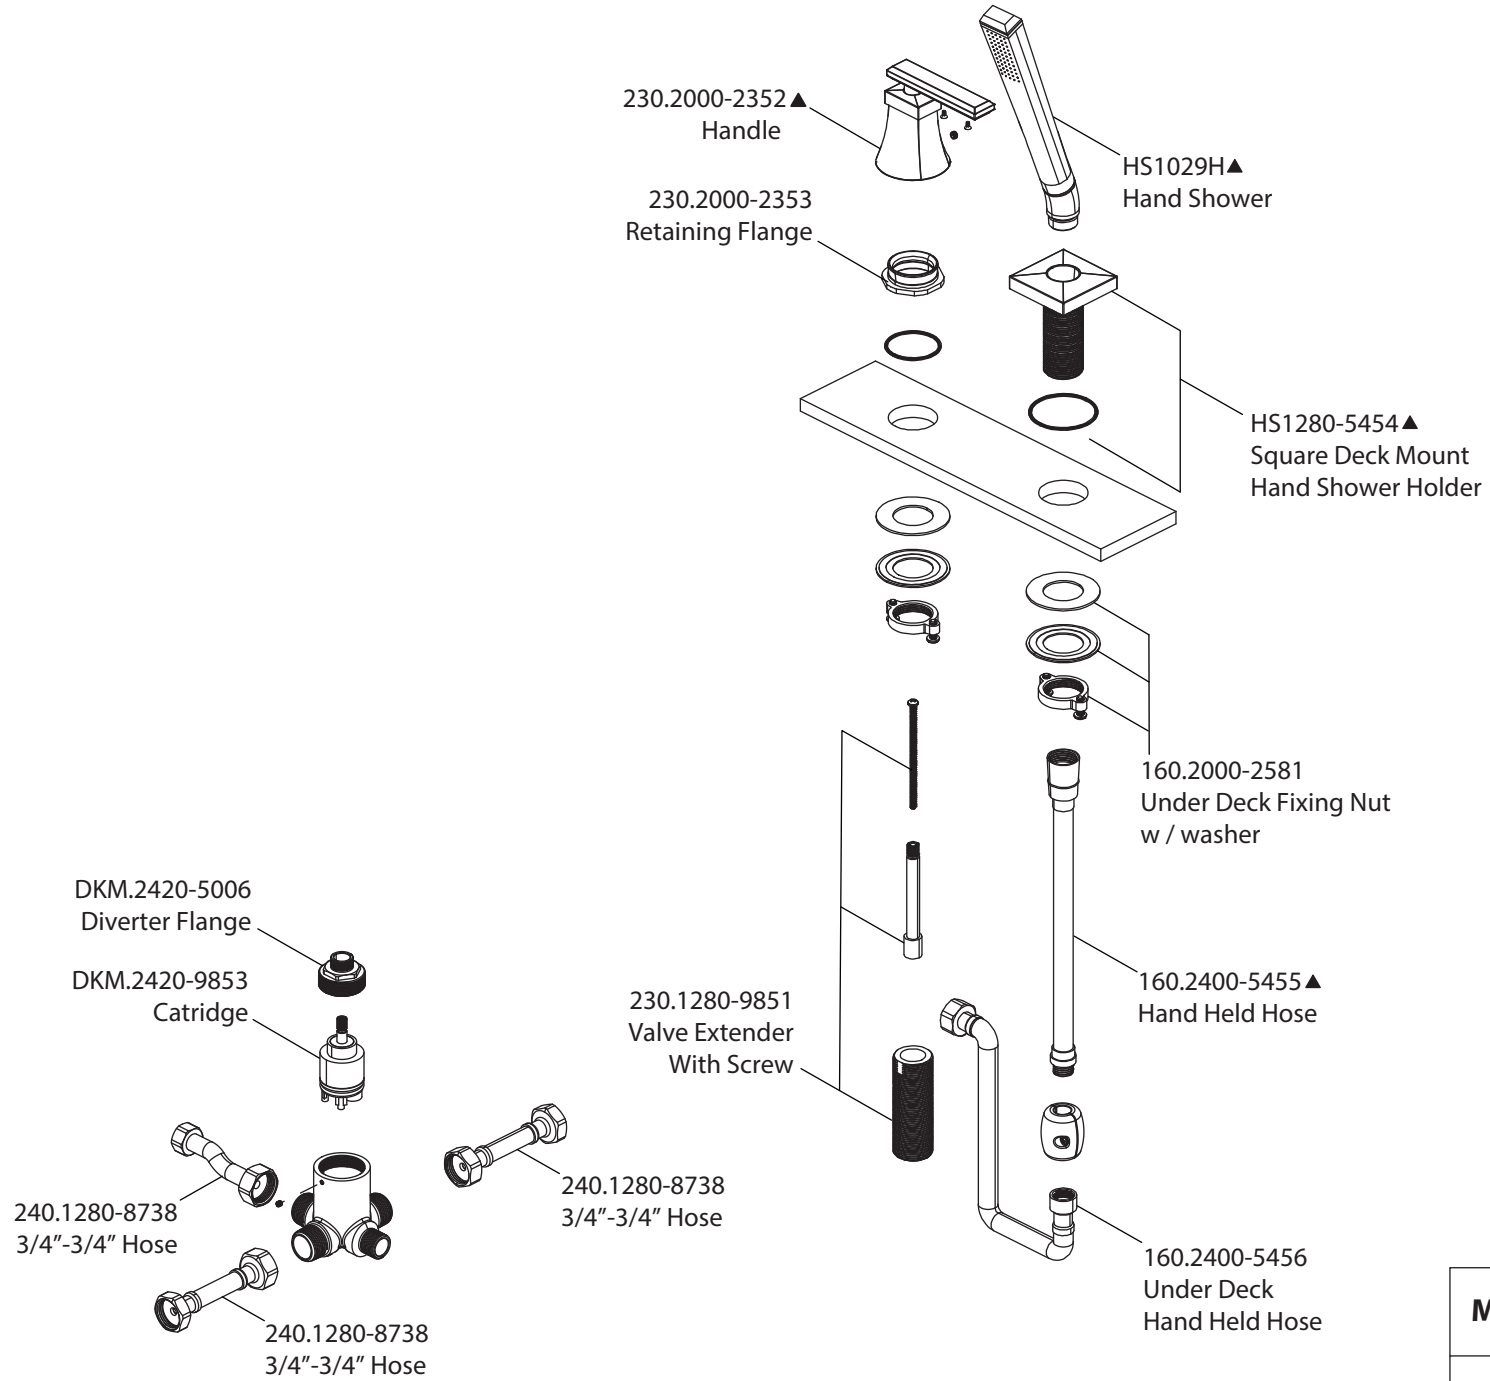

Product Parts Breakdown

Model No. 230.1280 **Ver** 2.56