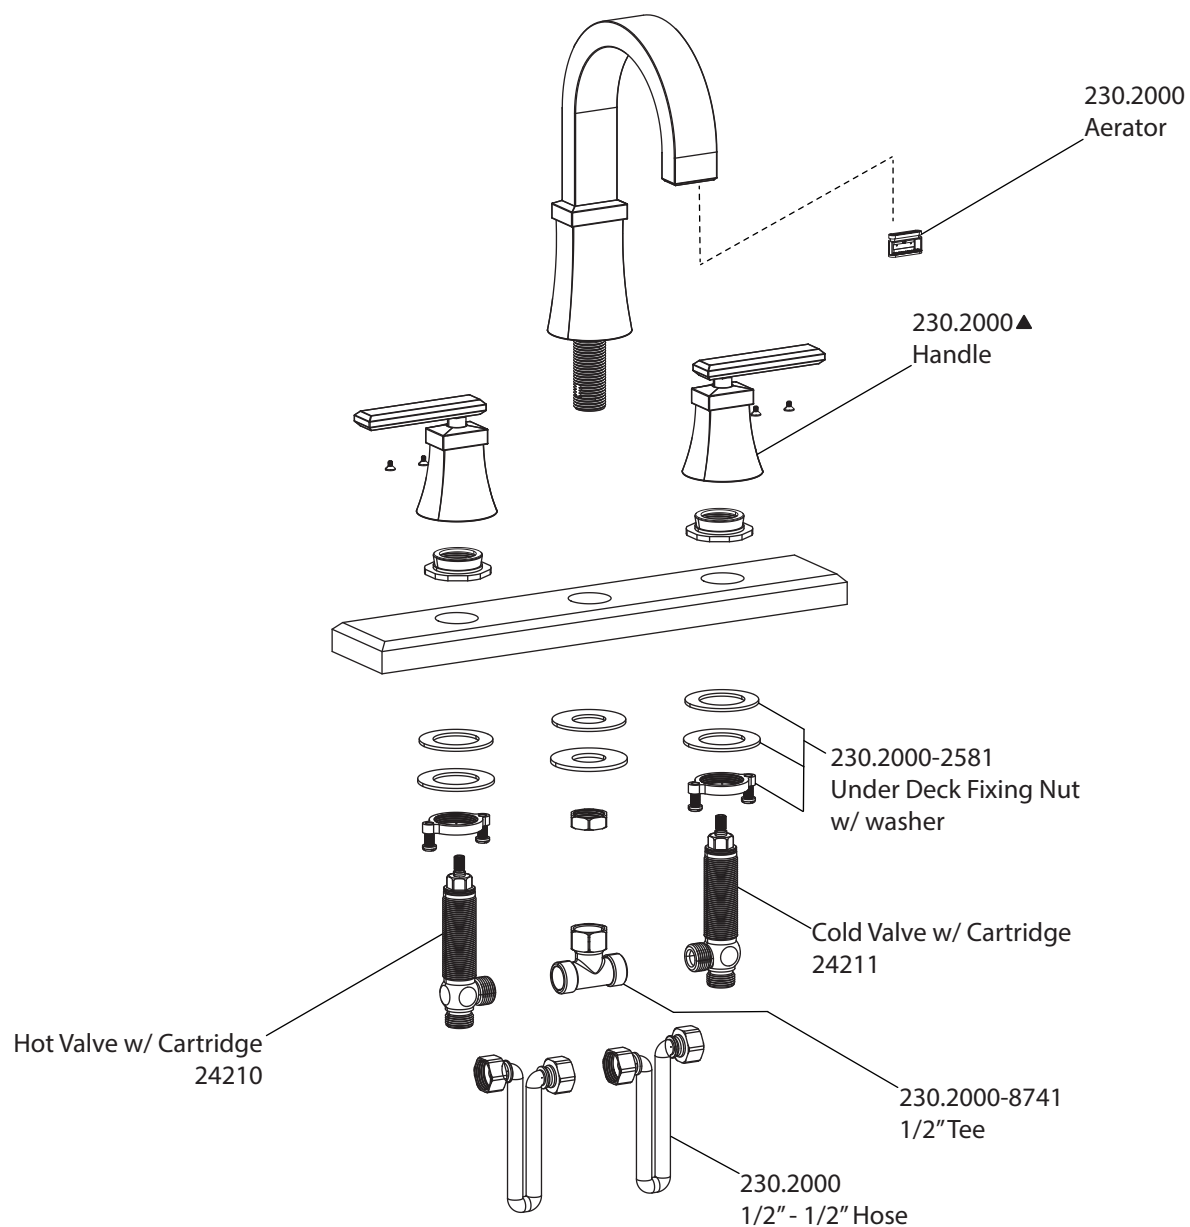

# Product Parts Breakdown

**Model No. 230.2000**

**Ver 2.56**

**FLUSSO**  
LUXURY PLUMBING FIXTURES