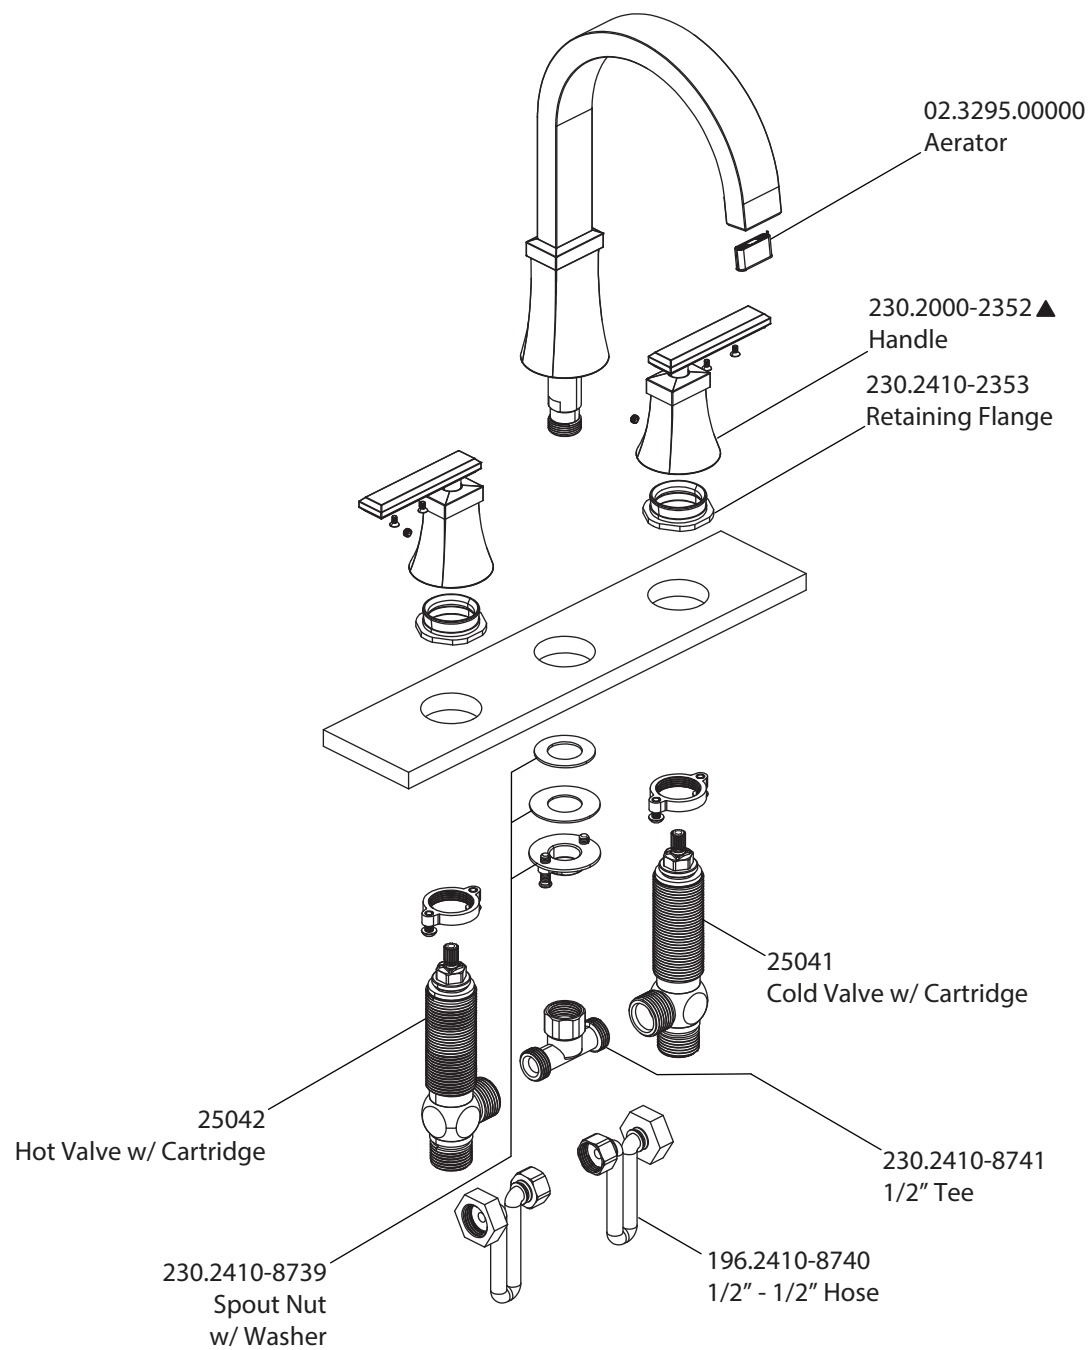

# Product Parts Breakdown

**isenberg**  
innovation+design

230.2410

Ver 2.58