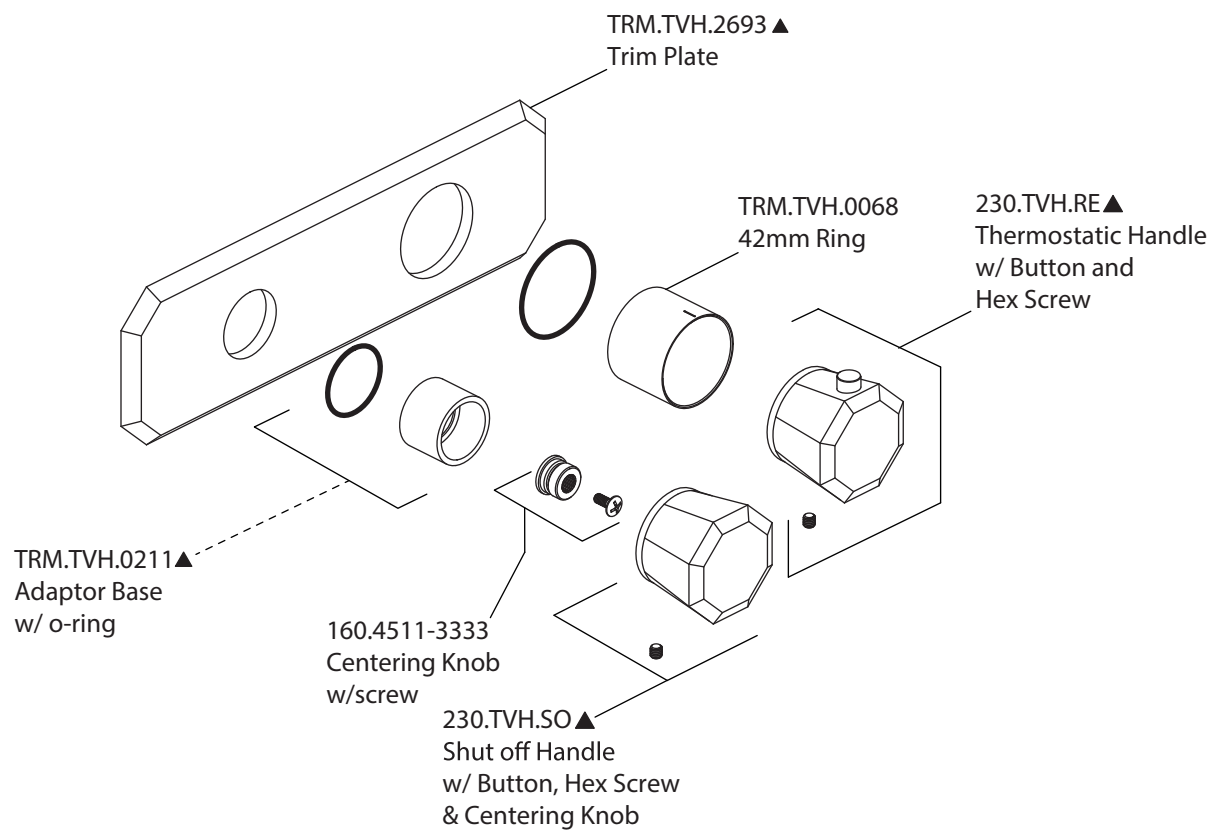

Product Parts Breakdown

▲ Specify Finish

Model No. 230.2693T

Ver 2.54

 **FLUSSO**
LUXURY PLUMBING FIXTURES