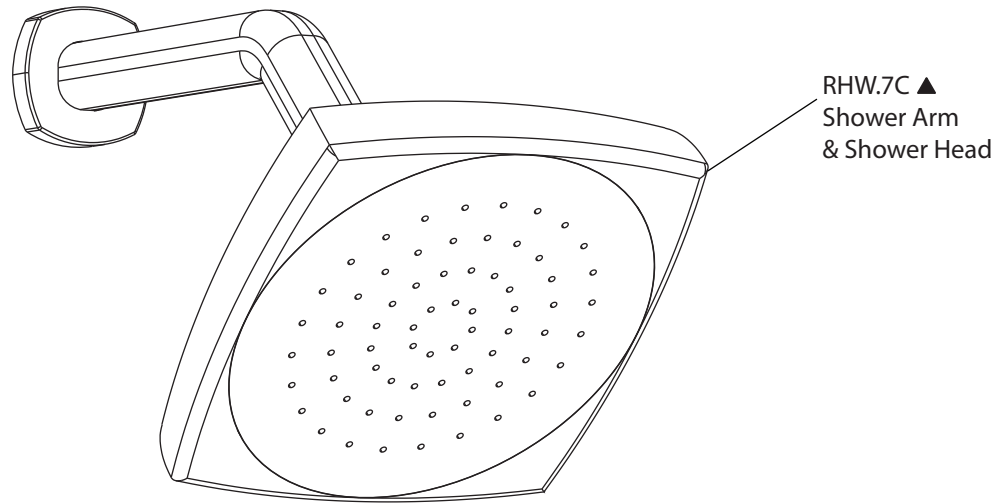

Product Parts Breakdown

RHW.7C ▲
Shower Arm
& Shower Head

230.4000VT
Shower Trim: 230.4000VT
Valve: TVH.2693

HS1029H
Hand Held

230.8006
Wall Elbow

SP.150EM
Hose Pipe

Model No. 230.7250

Ver 2.53

Product Parts Breakdown

▲ Specify Finish

Model No. RHW.7C

Ver 2.53

isenberg[®] *by* **FLUSSO**
LUXURY PLUMBING FIXTURES

Product Parts Breakdown

Model No. 230.4000VT **Ver** 2.53

isenberg® *by* **FLUSSO**
LUXURY PLUMBING FIXTURES

Product Parts Breakdown

Model No. TVH.2693

Ver 2.53

isenberg[®] by FLUSSO
LUXURY PLUMBING FIXTURES

Product Parts Breakdown

Model No. 230.8006

Ver 2.55

isenberg[®] *by* **FLUSSO**
LUXURY PLUMBING FIXTURES

Product Parts Breakdown

▲ Specify Finish

HS1029H
Hand Shower

Model No. HS1029H

Ver 2.55

isenberg[®] *by* **FLUSSO**
LUXURY PLUMBING FIXTURES

Product Parts Breakdown

▲ Specify Finish