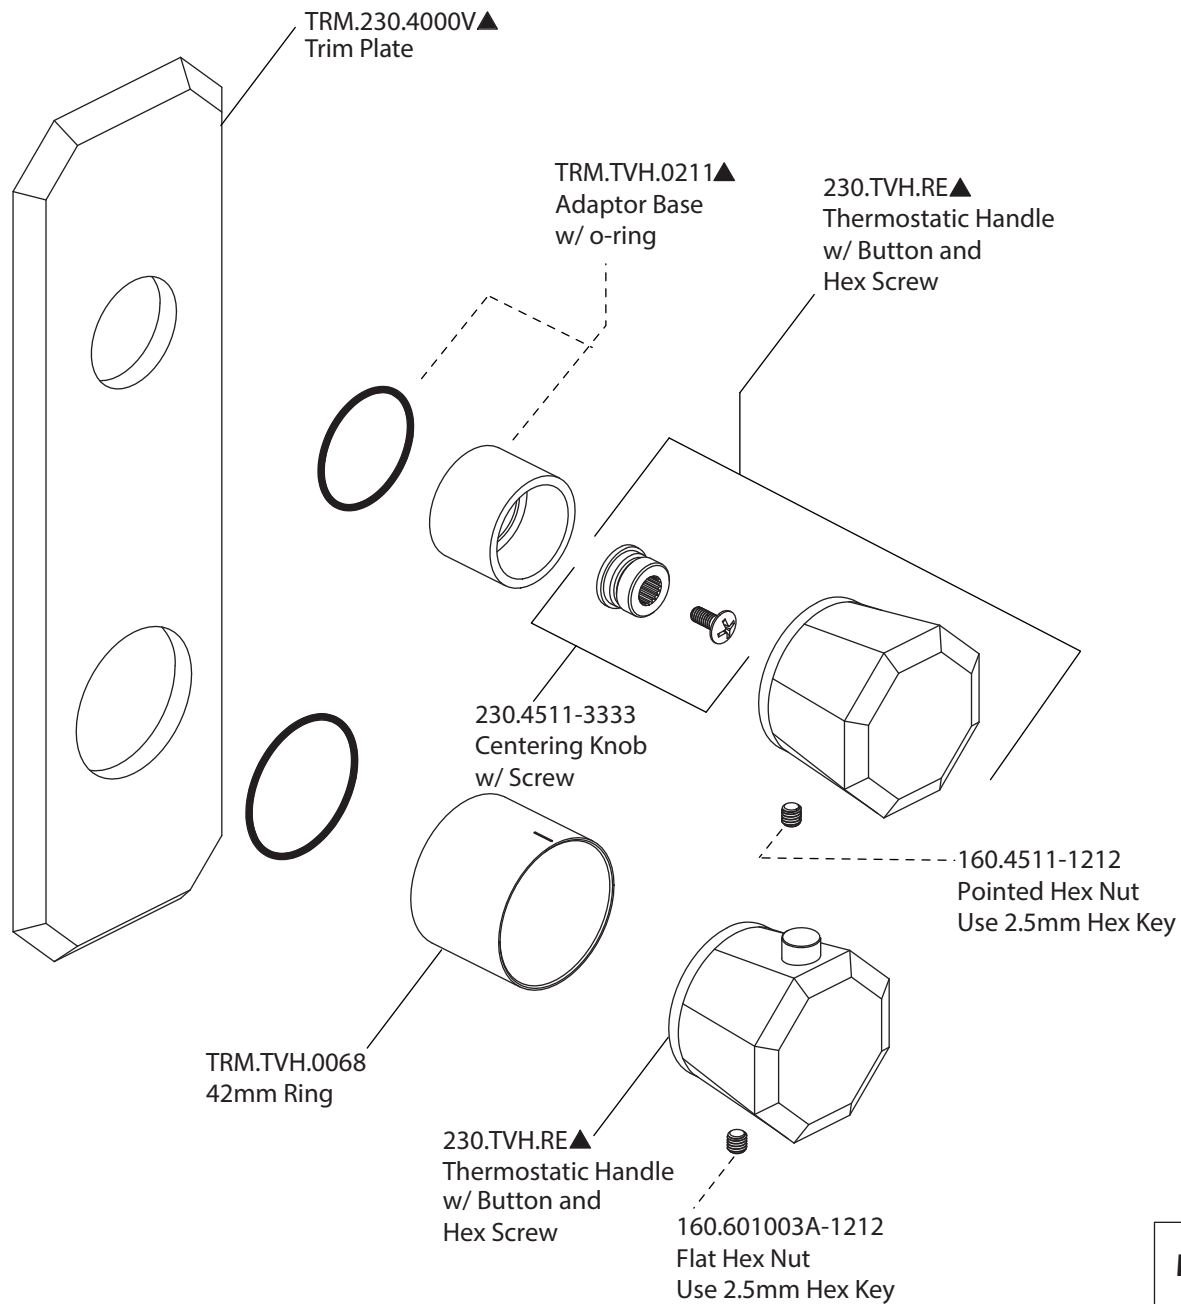

Product Parts Breakdown

RHW.7C ▲
Shower Arm
& Shower Head

230.4000VT
Shower Trim: 230.4000VT
Valve: TVH.2693

HS1029H
Hand Held

230.8006
Wall Elbow

SP.150EM
Hose Pipe

Model No. 230.7250

Ver 2.53

Product Parts Breakdown

▲ Specify Finish

Model No. RHW.7C

Ver 2.53

isenberg[®] *by* **FLUSSO**
LUXURY PLUMBING FIXTURES

Product Parts Breakdown

Model No. 230.4000VT **Ver** 2.53

isenberg® *by* **FLUSSO**
LUXURY PLUMBING FIXTURES

Product Parts Breakdown

Model No. TVH.2693

Ver 2.53

isenberg[®] by FLUSSO
LUXURY PLUMBING FIXTURES

Product Parts Breakdown

Model No. 230.8006

Ver 2.55

isenberg[®] *by* **FLUSSO**
LUXURY PLUMBING FIXTURES

Product Parts Breakdown

▲ Specify Finish

HS1029H
Hand Shower

Model No. HS1029H

Ver 2.55

isenberg[®] *by* **FLUSSO**
LUXURY PLUMBING FIXTURES

Product Parts Breakdown

▲ Specify Finish