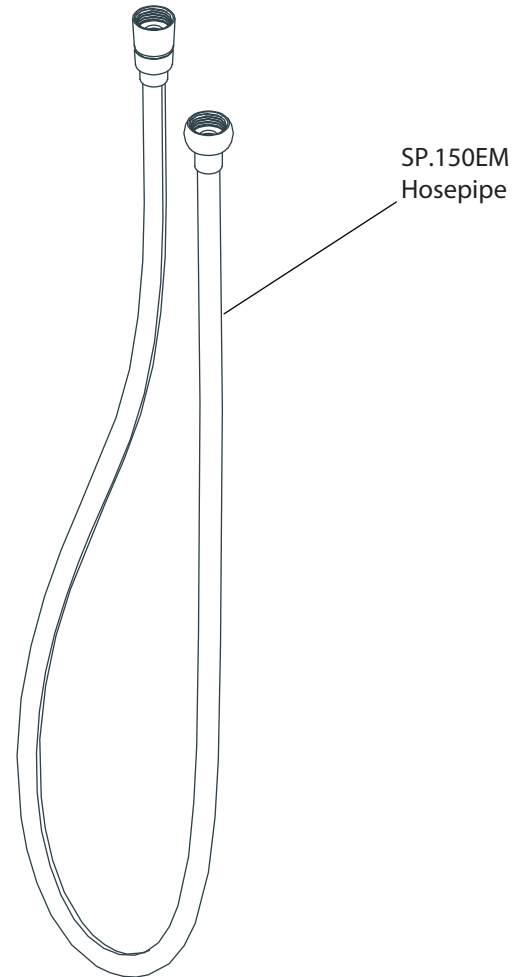

Product Parts Breakdown

RHW.7C ▲
Shower Arm
& Shower Head

230.4000VT
Shower Trim: 230.4000VT
Valve: TVH.2693

HS1029H
Hand Held

230.8006
Wall Elbow

SP.150EM
Hose Pipe

Model No. 230.7250

Ver 2.53

Product Parts Breakdown

▲ Specify Finish

Model No. RHW.7C

Ver 2.53

isenberg[®] *by* **FLUSSO**
LUXURY PLUMBING FIXTURES

Product Parts Breakdown

Model No. 230.4000VT **Ver** 2.53

isenberg® *by* **FLUSSO**
LUXURY PLUMBING FIXTURES

Product Parts Breakdown

Model No. TVH.2693

Ver 2.53

isenberg[®] by FLUSSO
LUXURY PLUMBING FIXTURES

Product Parts Breakdown

Model No. 230.8006

Ver 2.55

isenberg[®] *by* **FLUSSO**
LUXURY PLUMBING FIXTURES

Product Parts Breakdown

▲ Specify Finish

HS1029H
Hand Shower

Model No. HS1029H

Ver 2.55

isenberg[®] *by* **FLUSSO**
LUXURY PLUMBING FIXTURES

Product Parts Breakdown

▲ Specify Finish