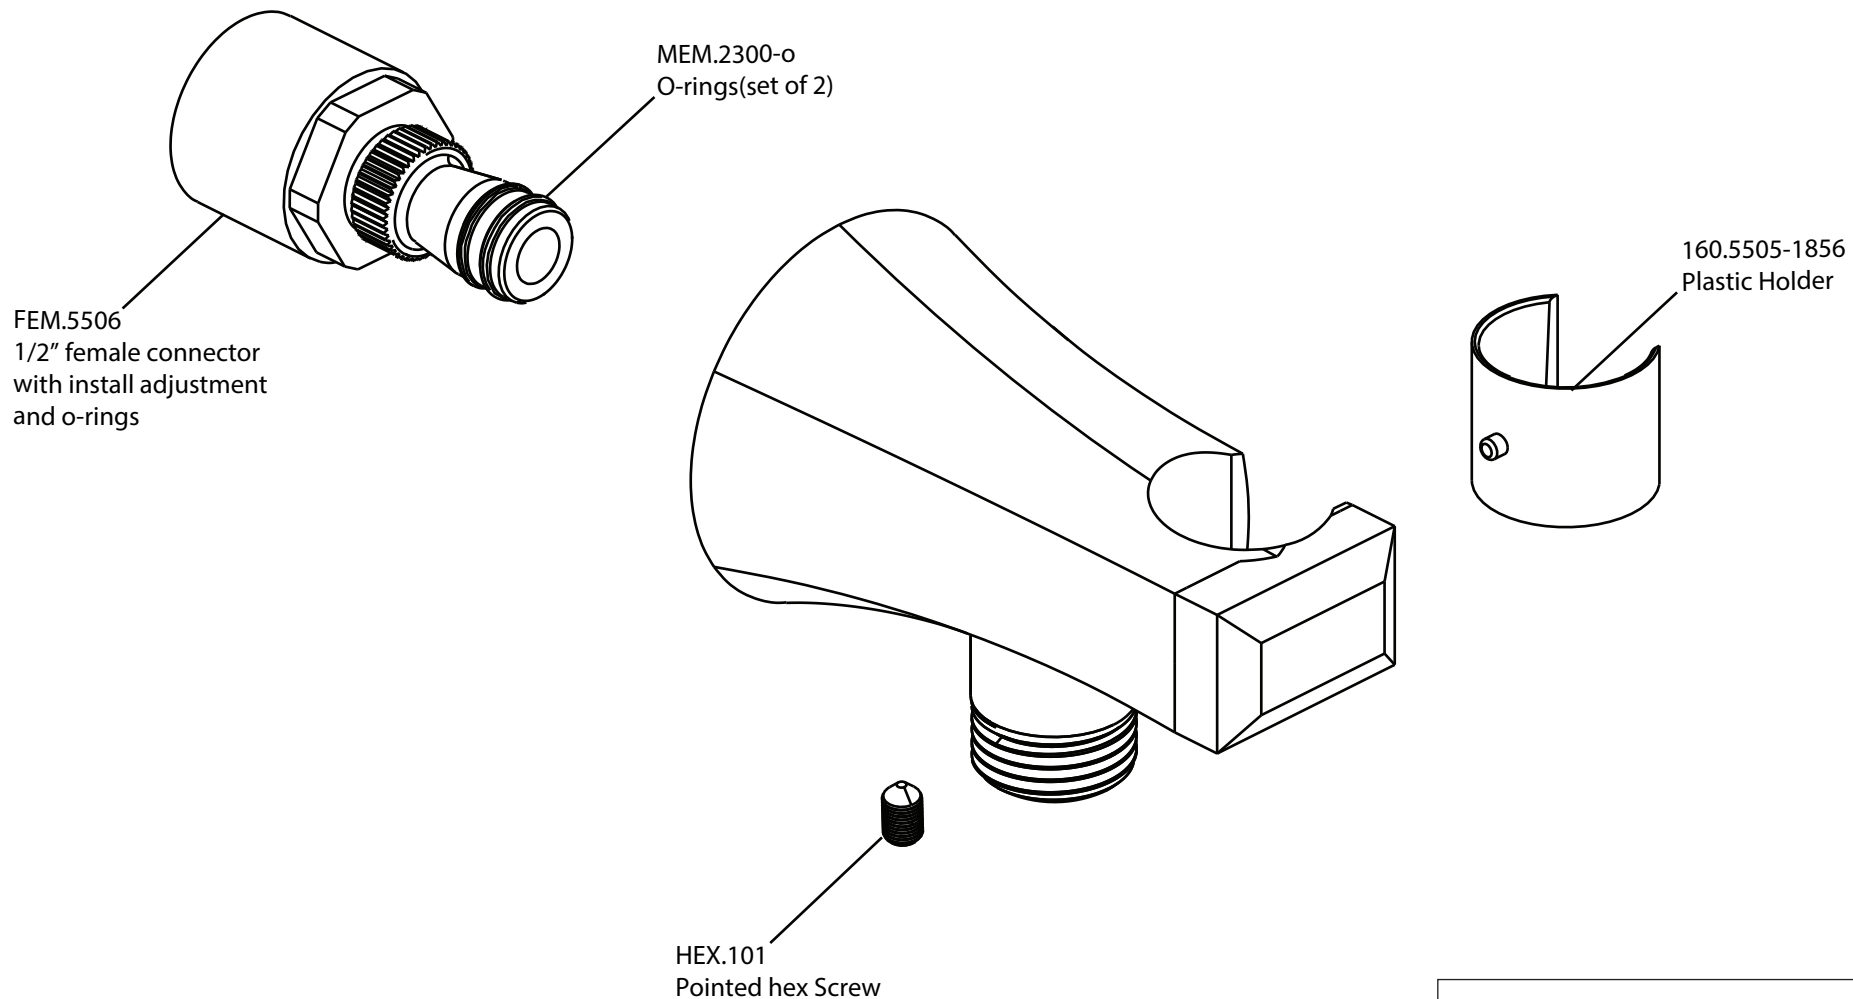

Product Parts Breakdown

RHW.7C ▲
Shower Arm
& Shower Head

230.4000VT
Shower Trim: 230.4000VT
Valve: TVH.2693

HS1029H
Hand Held

230.8006
Wall Elbow

SP.150EM
Hose Pipe

Model No. 230.7250

Ver 2.53

Product Parts Breakdown

▲ Specify Finish

Model No. RHW.7C

Ver 2.53

isenberg[®] *by* **FLUSSO**
LUXURY PLUMBING FIXTURES

Product Parts Breakdown

Model No. 230.4000VT **Ver** 2.53

isenberg® *by* **FLUSSO**
LUXURY PLUMBING FIXTURES

Product Parts Breakdown

Model No. TVH.2693

Ver 2.53

isenberg[®] by FLUSSO
LUXURY PLUMBING FIXTURES

Product Parts Breakdown

Model No. 230.8006

Ver 2.55

isenberg[®] *by* **FLUSSO**
LUXURY PLUMBING FIXTURES

Product Parts Breakdown

▲ Specify Finish

HS1029H
Hand Shower

Model No. HS1029H

Ver 2.55

isenberg[®] *by* **FLUSSO**
LUXURY PLUMBING FIXTURES

Product Parts Breakdown

▲ Specify Finish