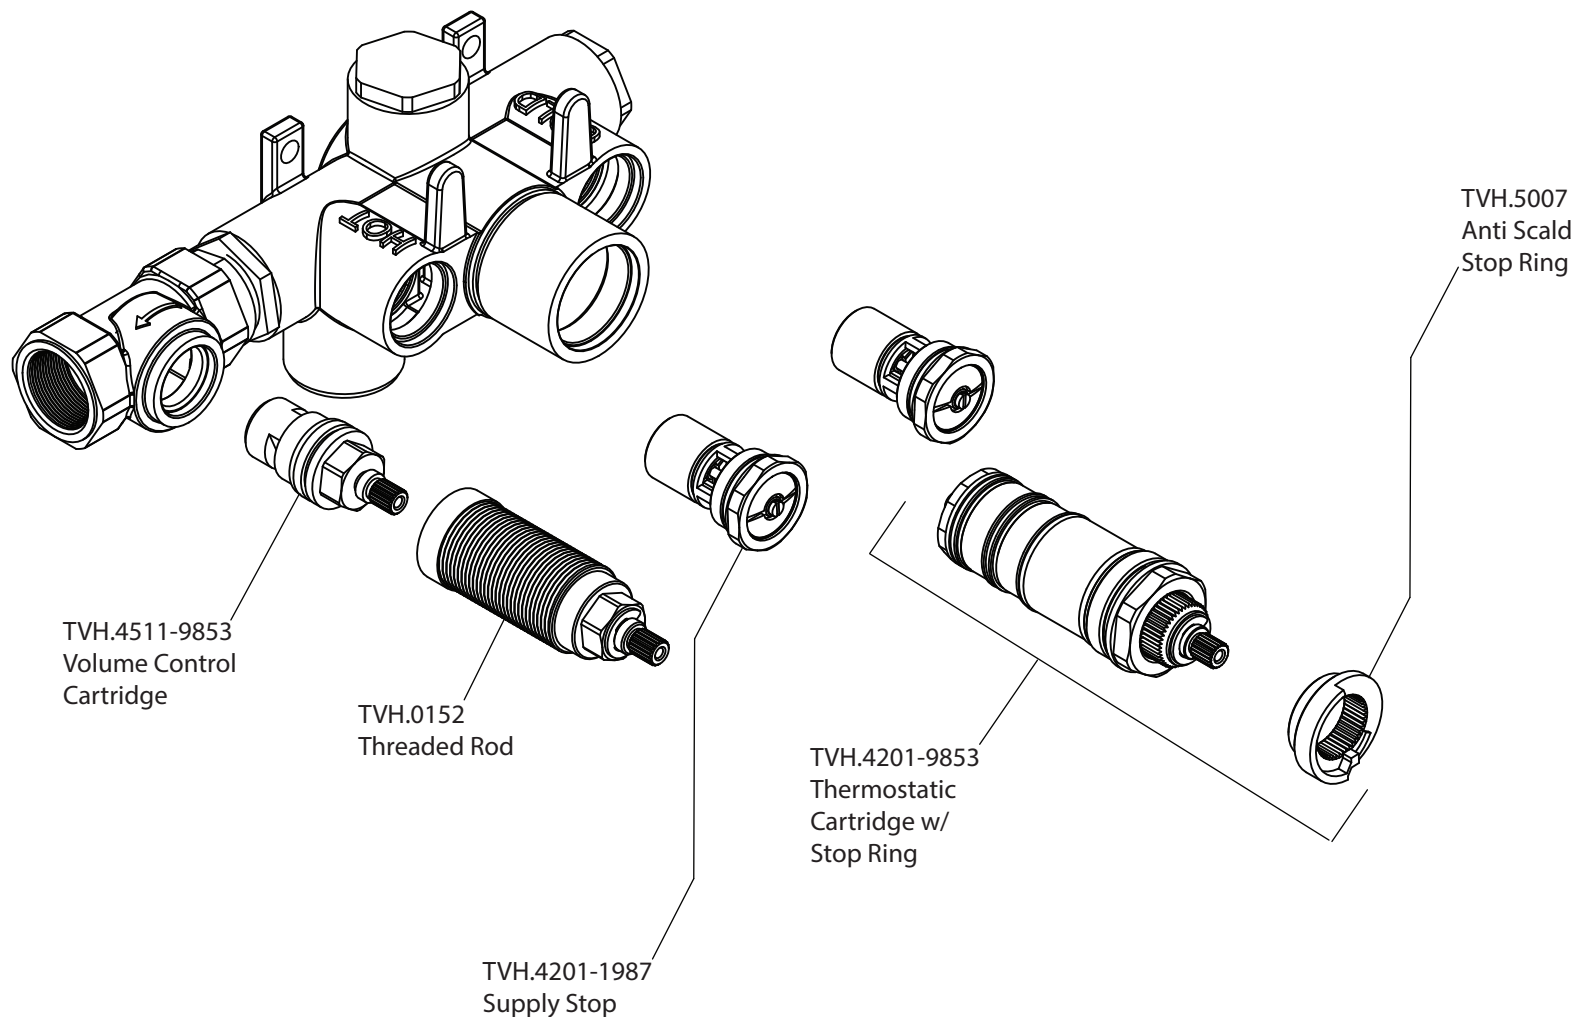

Product Parts Breakdown

RHW.7C ▲
Shower Arm
& Shower Head

230.4000VT
Shower Trim: 230.4000VT
Valve: TVH.2693

HS1029H
Hand Held

230.8006
Wall Elbow

SP.150EM
Hose Pipe

Model No. 230.7250

Ver 2.53

Product Parts Breakdown

▲ Specify Finish

Model No. RHW.7C

Ver 2.53

isenberg[®] *by* **FLUSSO**
LUXURY PLUMBING FIXTURES

Product Parts Breakdown

Model No. 230.4000VT **Ver** 2.53

isenberg® *by* **FLUSSO**
LUXURY PLUMBING FIXTURES

Product Parts Breakdown

Model No. TVH.2693

Ver 2.53

isenberg[®] by FLUSSO
LUXURY PLUMBING FIXTURES

Product Parts Breakdown

Model No. 230.8006

Ver 2.55

isenberg[®] *by* **FLUSSO**
LUXURY PLUMBING FIXTURES

Product Parts Breakdown

▲ Specify Finish

HS1029H
Hand Shower

Model No. HS1029H

Ver 2.55

isenberg[®] *by* **FLUSSO**
LUXURY PLUMBING FIXTURES

Product Parts Breakdown

▲ Specify Finish