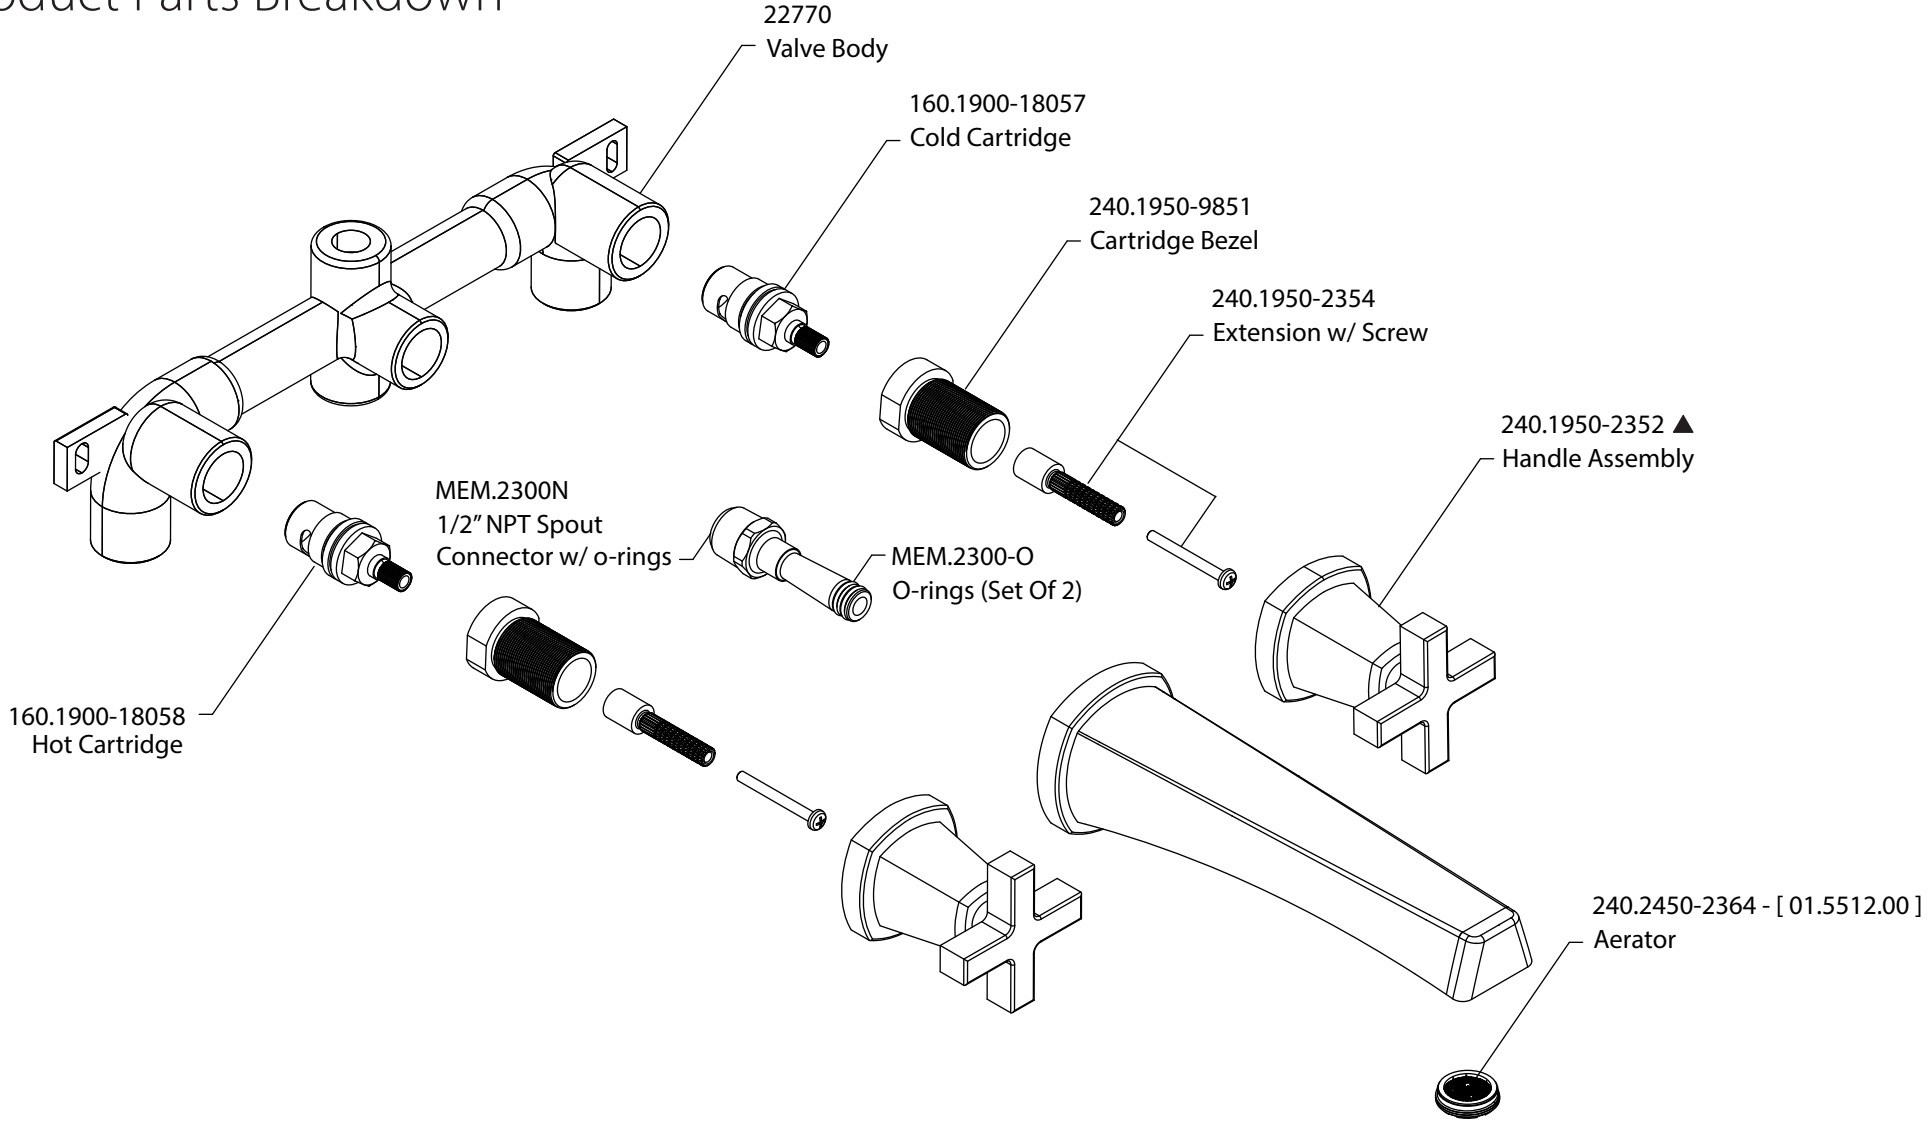

Product Parts Breakdown

isenberg
innovation+design

240.2450

Ver 2.55