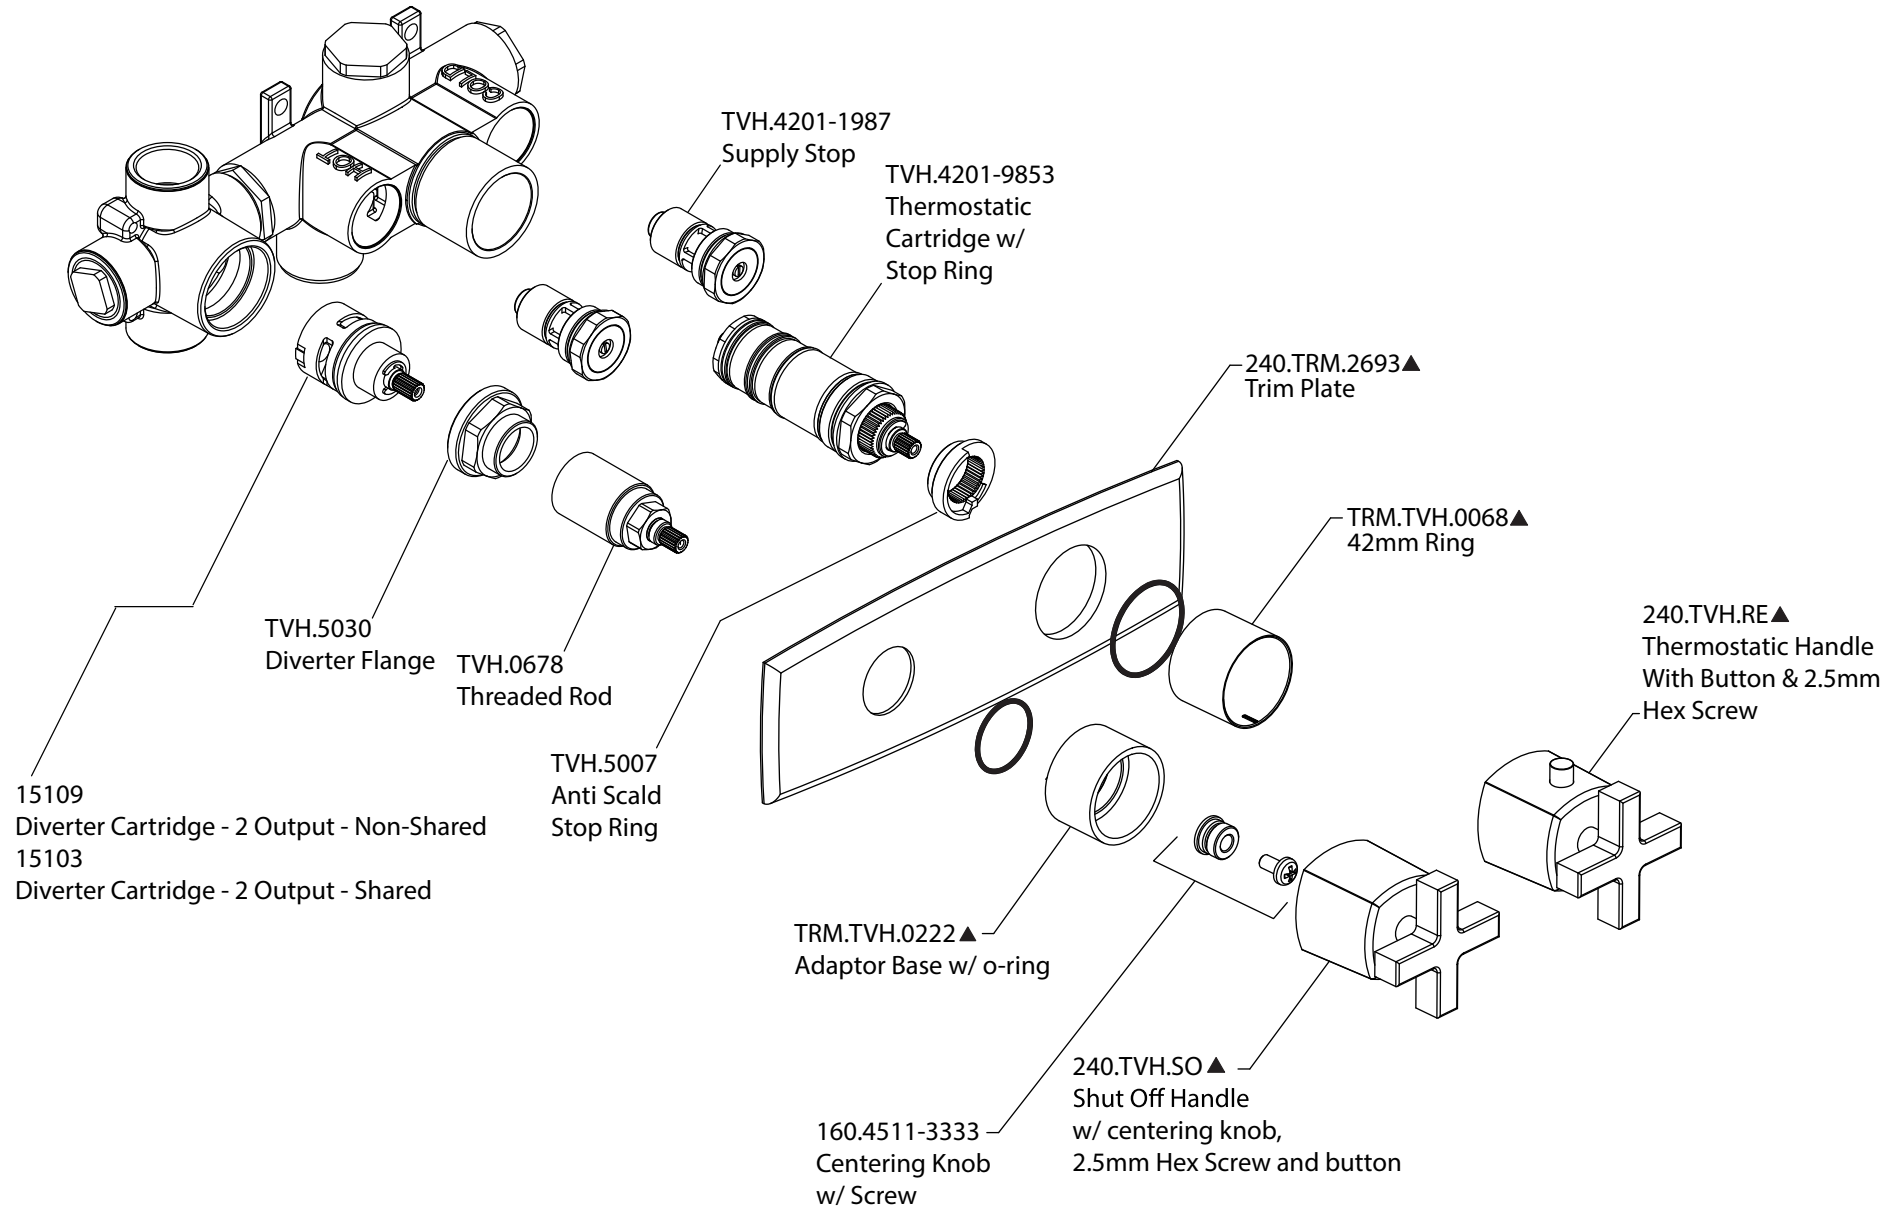

Product Parts Breakdown

▲ Specify Finish

Model No. 240.2717

Ver 2.54

FLUSSO
LUXURY PLUMBING FIXTURES