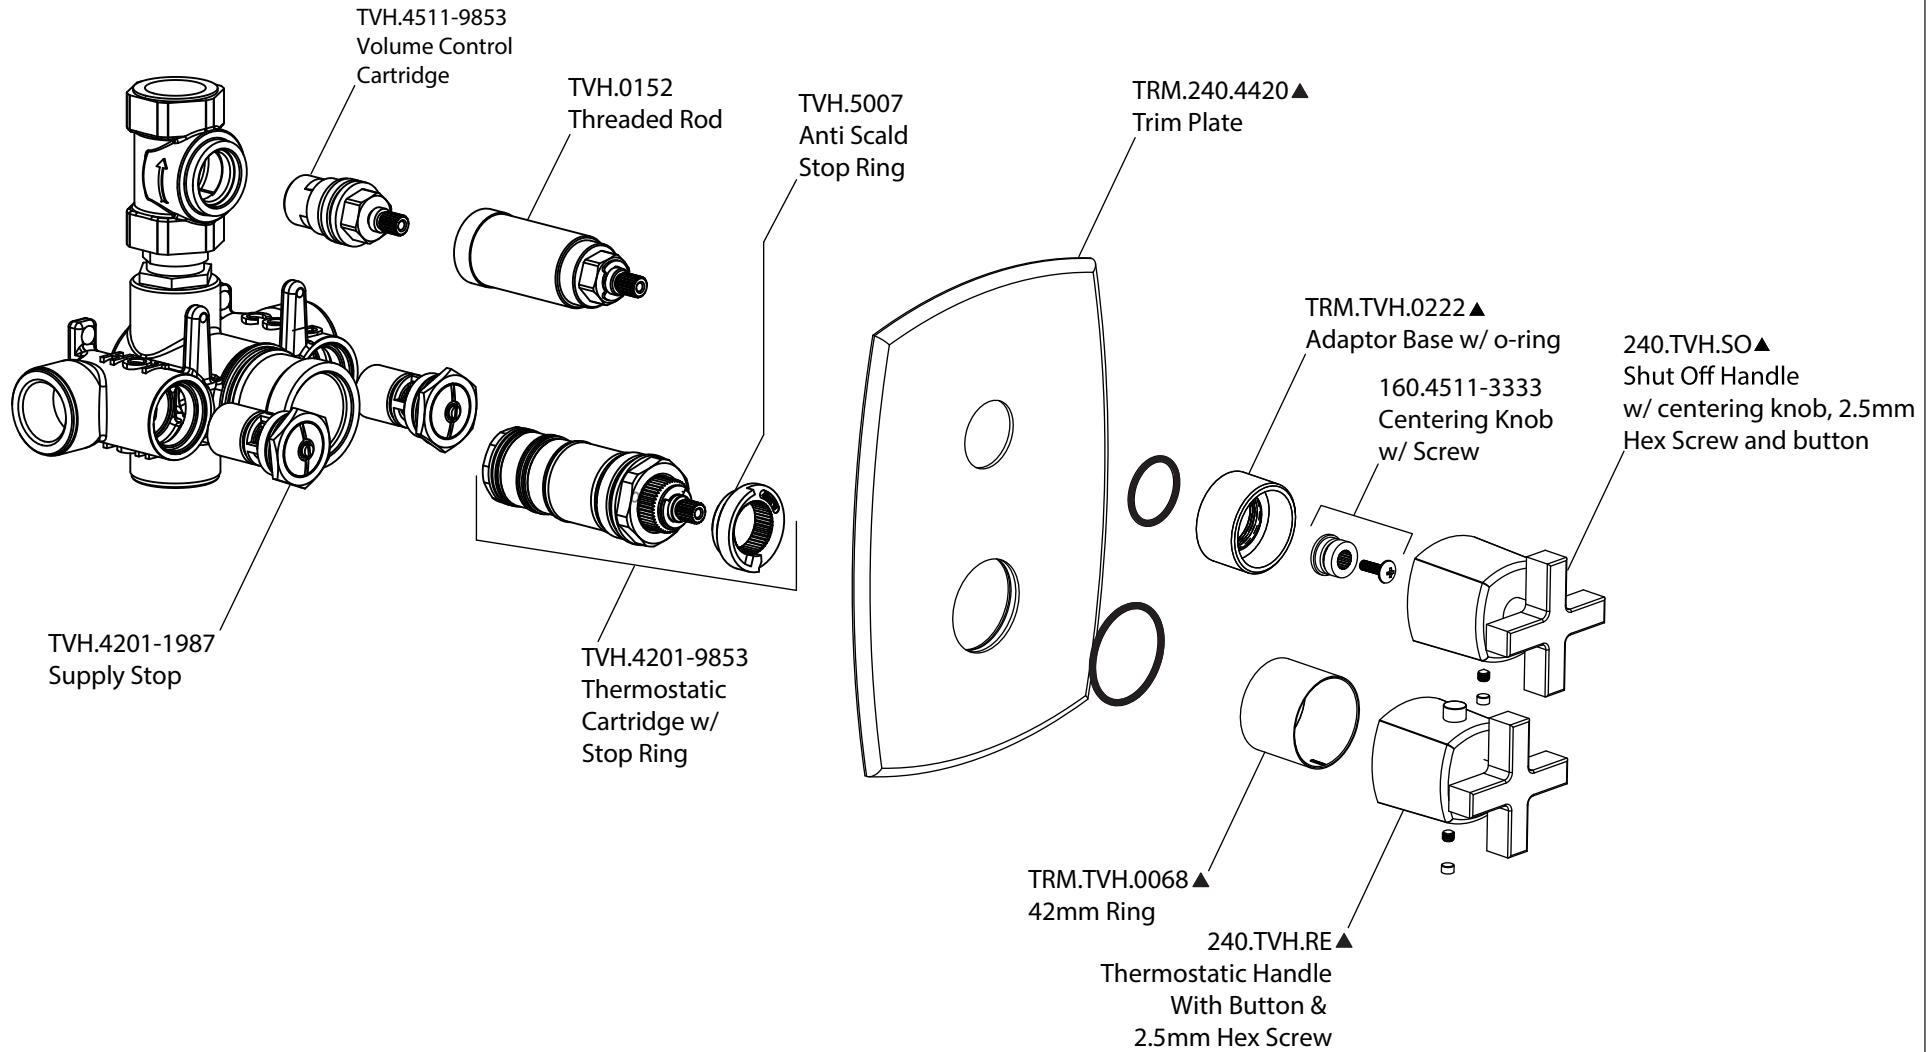

Product Parts Breakdown

Model No. 240.4101

Ver 2.54