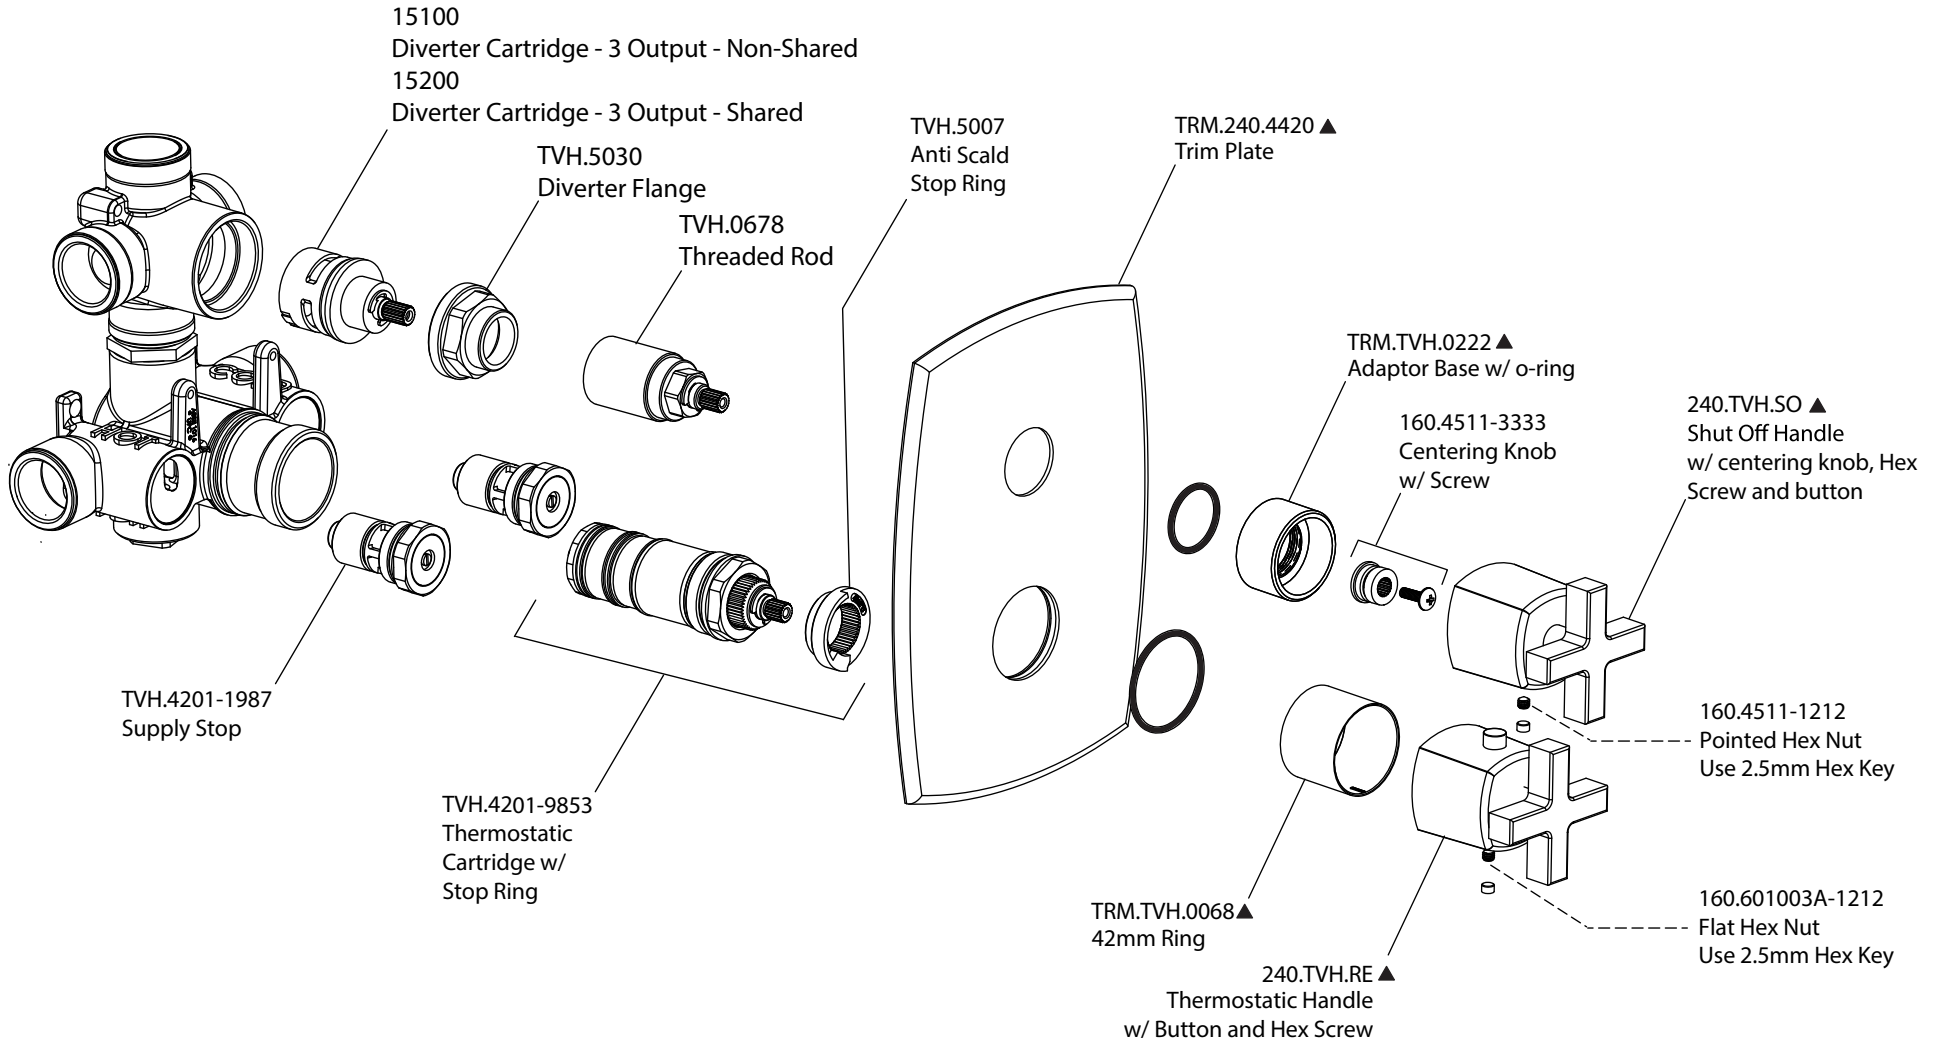

Product Parts Breakdown Using TVH.4301F Valve

Model No. 240.4301 **Ver 2.58**

Product Parts Breakdown Using TVH.4301 Valve

Model No. 240.4301

Ver 2.58