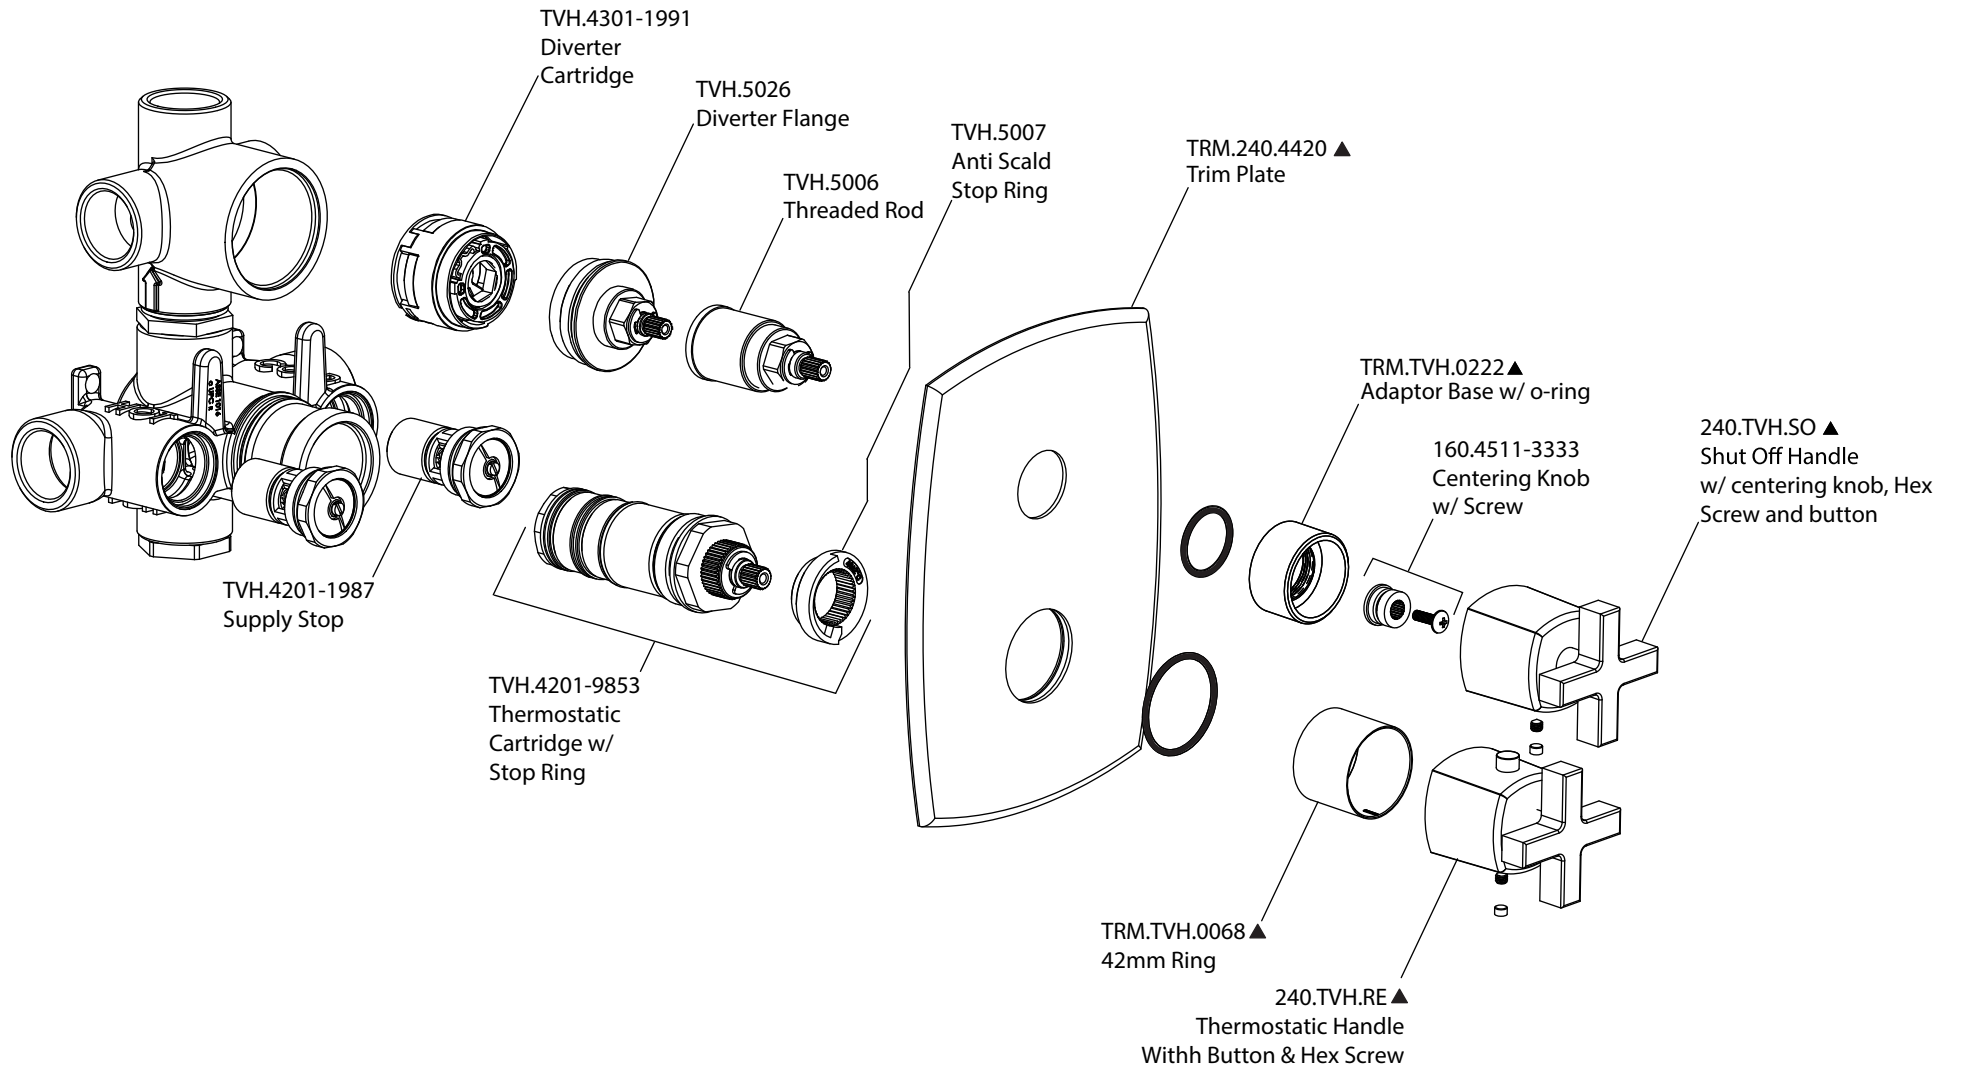

Product Parts Breakdown Using TVH.4301F Valve

Model No. 240.4301 **Ver 2.58**

Product Parts Breakdown Using TVH.4301 Valve

Model No. 240.4301

Ver 2.58