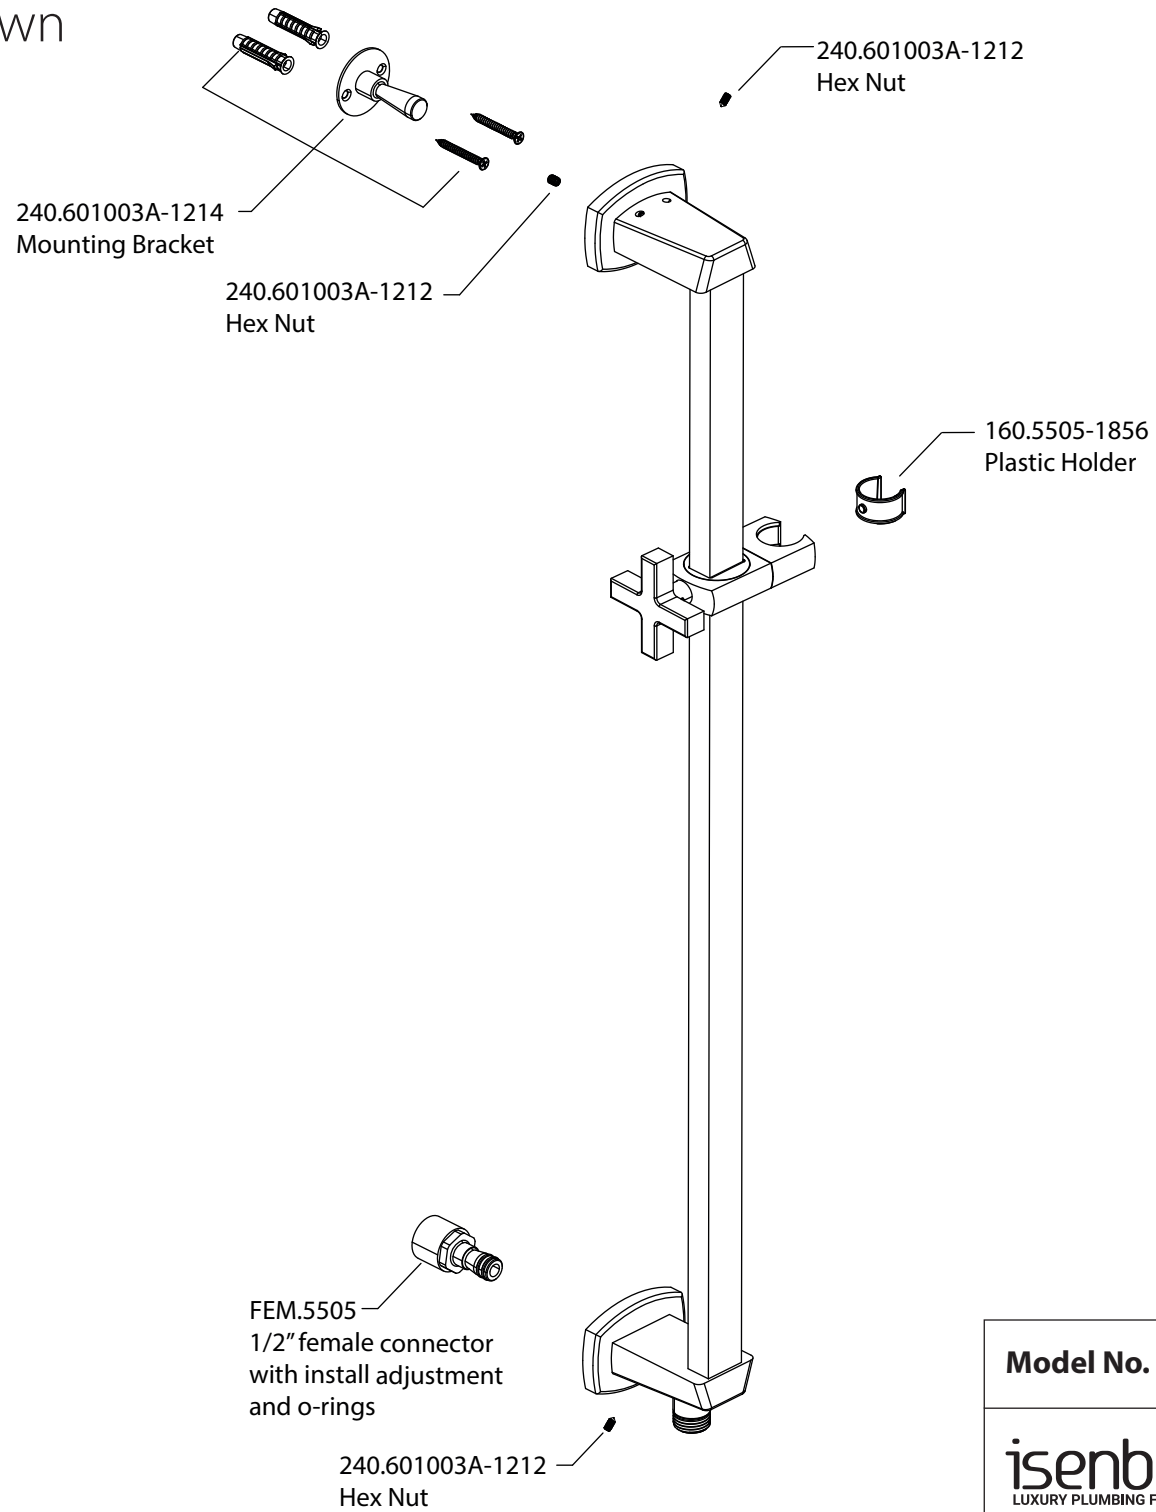

Product Parts Breakdown

▲ Specify Finish

Model No. 240.601005A **Ver** 2.55

isenberg® *by* **FLUSSO**
LUXURY PLUMBING FIXTURES