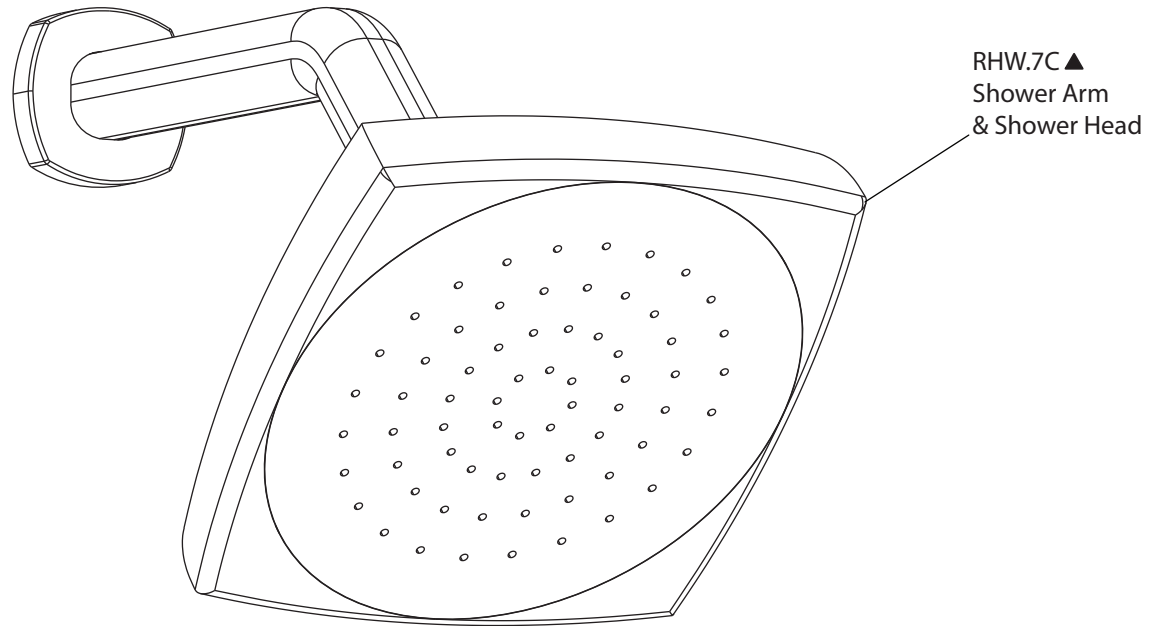

# Product Parts Breakdown

▲ Specify Finish

**Model No.** 240.7100

**Ver** 2.53

**isenberg**<sup>®</sup> *by* **FLUSSO**  
LUXURY PLUMBING FIXTURES

# Product Parts Breakdown

▲ Specify Finish

RHW.7C ▲  
Shower Arm  
& Shower Head

**Model No. RHW.7C**

**Ver 2.53**

**isenberg<sup>®</sup> by FLUSSO**  
LUXURY PLUMBING FIXTURES

# Product Parts Breakdown

Model No. 240.4000T

Ver 2.56

# Product Parts Breakdown

**Model No. TVH.4420F**

**Ver 2.54**

**isenberg<sup>®</sup> by FLUSSO**  
LUXURY PLUMBING FIXTURES