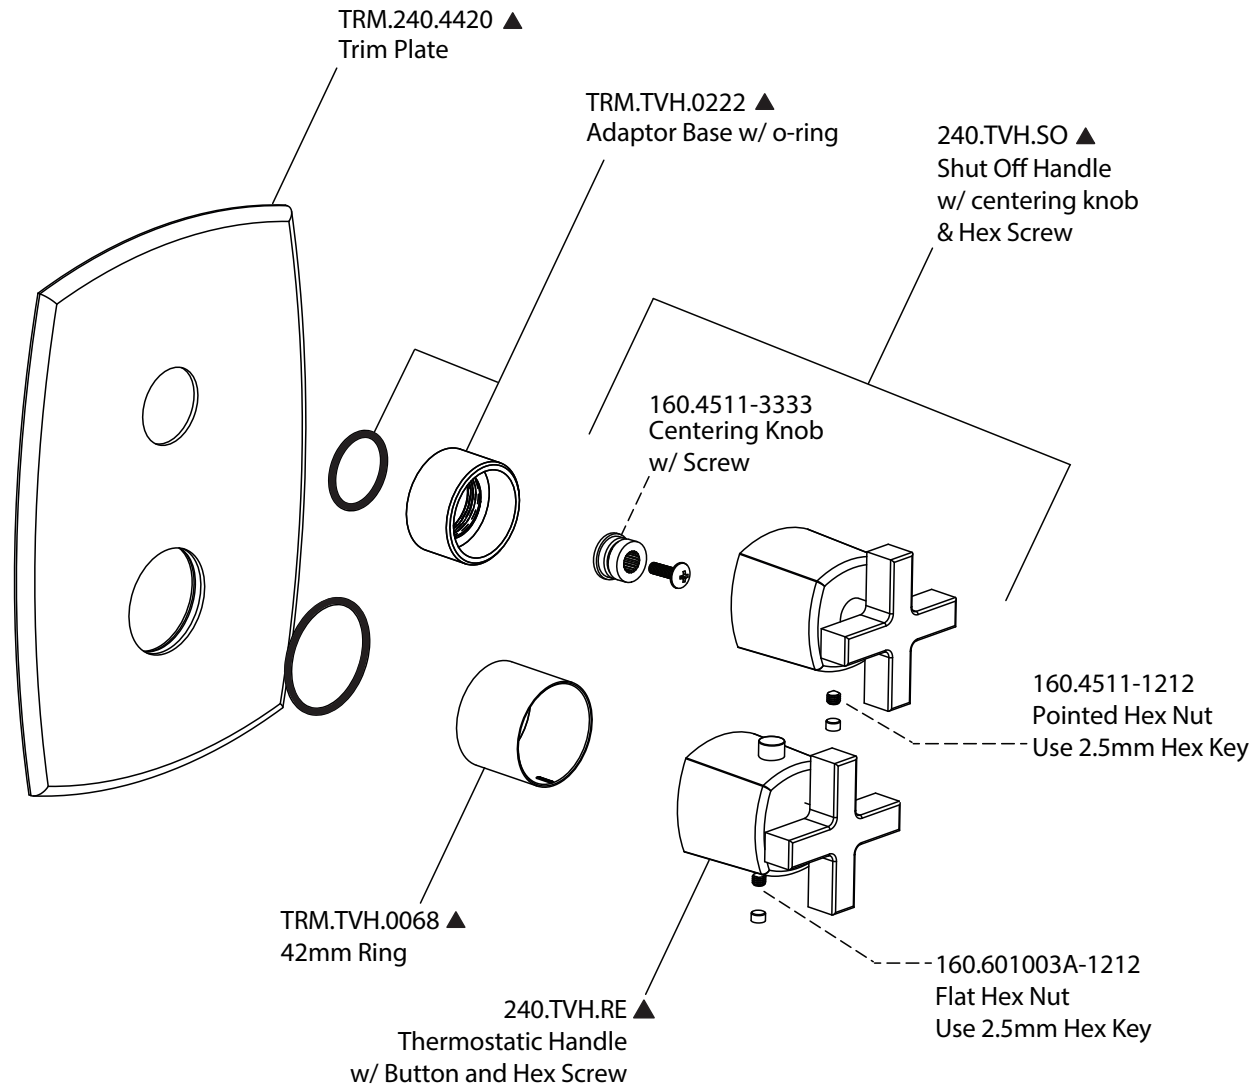

# Product Parts Breakdown

▲ Specify Finish

**Model No.** 240.7100

**Ver** 2.53

**isenberg**<sup>®</sup> *by* **FLUSSO**  
LUXURY PLUMBING FIXTURES

# Product Parts Breakdown

▲ Specify Finish

RHW.7C ▲  
Shower Arm  
& Shower Head

**Model No. RHW.7C**

**Ver 2.53**

**isenberg<sup>®</sup> by FLUSSO**  
LUXURY PLUMBING FIXTURES

# Product Parts Breakdown

Model No. 240.4000T

Ver 2.56

# Product Parts Breakdown

**Model No. TVH.4420F**

**Ver 2.54**

**isenberg<sup>®</sup> by FLUSSO**  
LUXURY PLUMBING FIXTURES