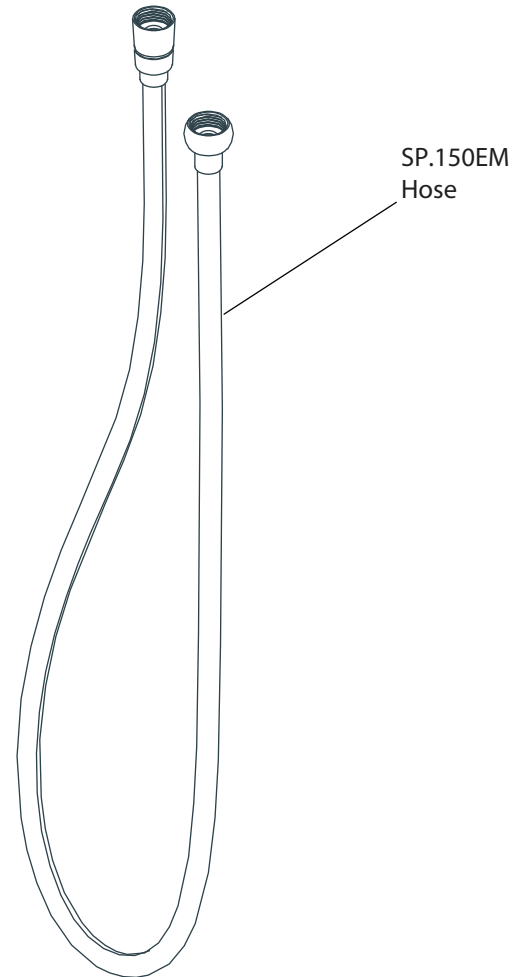

Product Parts Breakdown

▲ Specify Finish

Model No. SP.150EM

Ver 2.55

isenberg® *by* **FLUSSO**
LUXURY PLUMBING FIXTURES