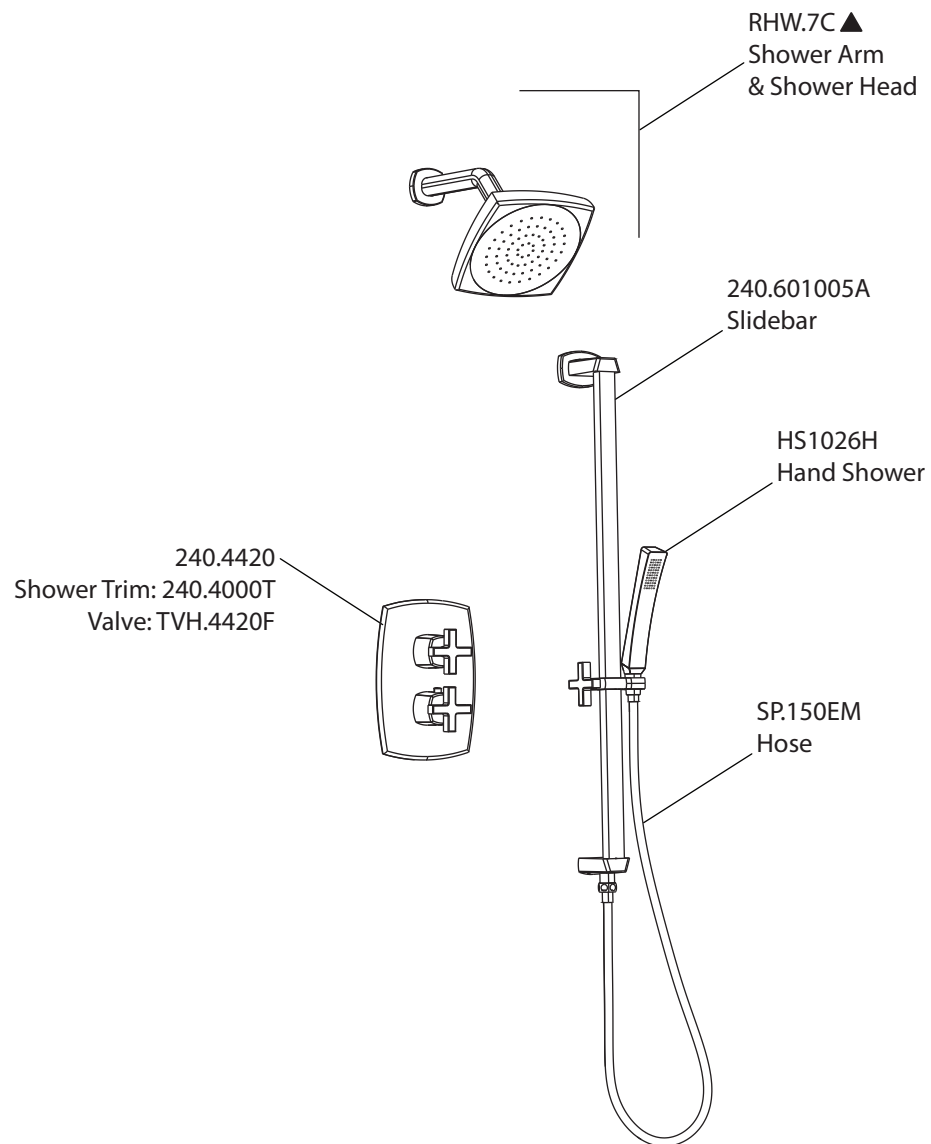

# Product Parts Breakdown

▲ Specify Finish

**Model No.** 240.7100

**Ver** 2.53

**isenberg**<sup>®</sup> *by* **FLUSSO**  
LUXURY PLUMBING FIXTURES

# Product Parts Breakdown

▲ Specify Finish

RHW.7C ▲  
Shower Arm  
& Shower Head

**Model No. RHW.7C**

**Ver 2.53**

**isenberg<sup>®</sup> by FLUSSO**  
LUXURY PLUMBING FIXTURES

# Product Parts Breakdown

Model No. 240.4000T

Ver 2.56

# Product Parts Breakdown

**Model No. TVH.4420F**

**Ver 2.54**

**isenberg<sup>®</sup> by FLUSSO**  
LUXURY PLUMBING FIXTURES