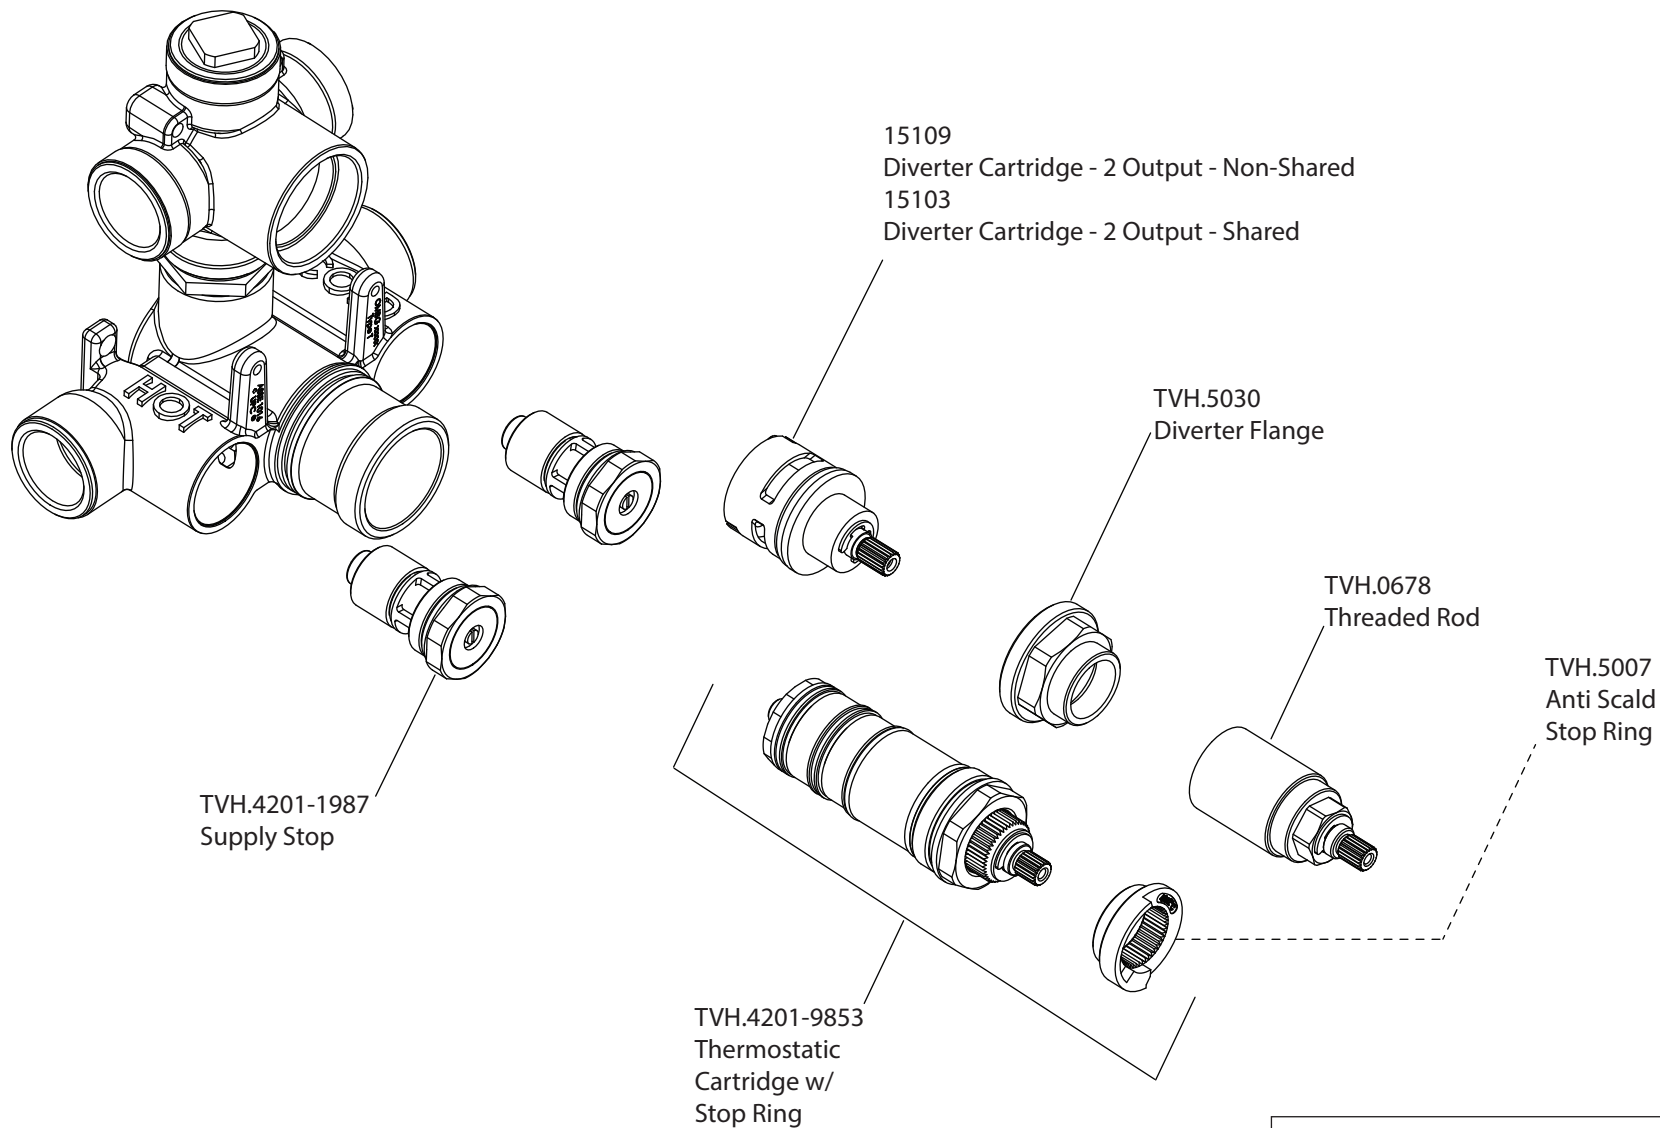

# Product Parts Breakdown

▲ Specify Finish

RHW.7C ▲  
Shower Arm  
& Shower Head

**Model No. RHW.7C**

**Ver 2.53**

**isenberg<sup>®</sup> by FLUSSO**  
LUXURY PLUMBING FIXTURES

# Product Parts Breakdown

Model No. 240.4000T

Ver 2.56

# Product Parts Breakdown

**Model No. TVH.4420F**

**Ver 2.54**

**isenberg<sup>®</sup> by FLUSSO**  
LUXURY PLUMBING FIXTURES

# Product Parts Breakdown

▲ Specify Finish

**Model No.** 240.601005A **Ver** 2.55

**isenberg**<sup>®</sup> *by* **FLUSSO**  
LUXURY PLUMBING FIXTURES