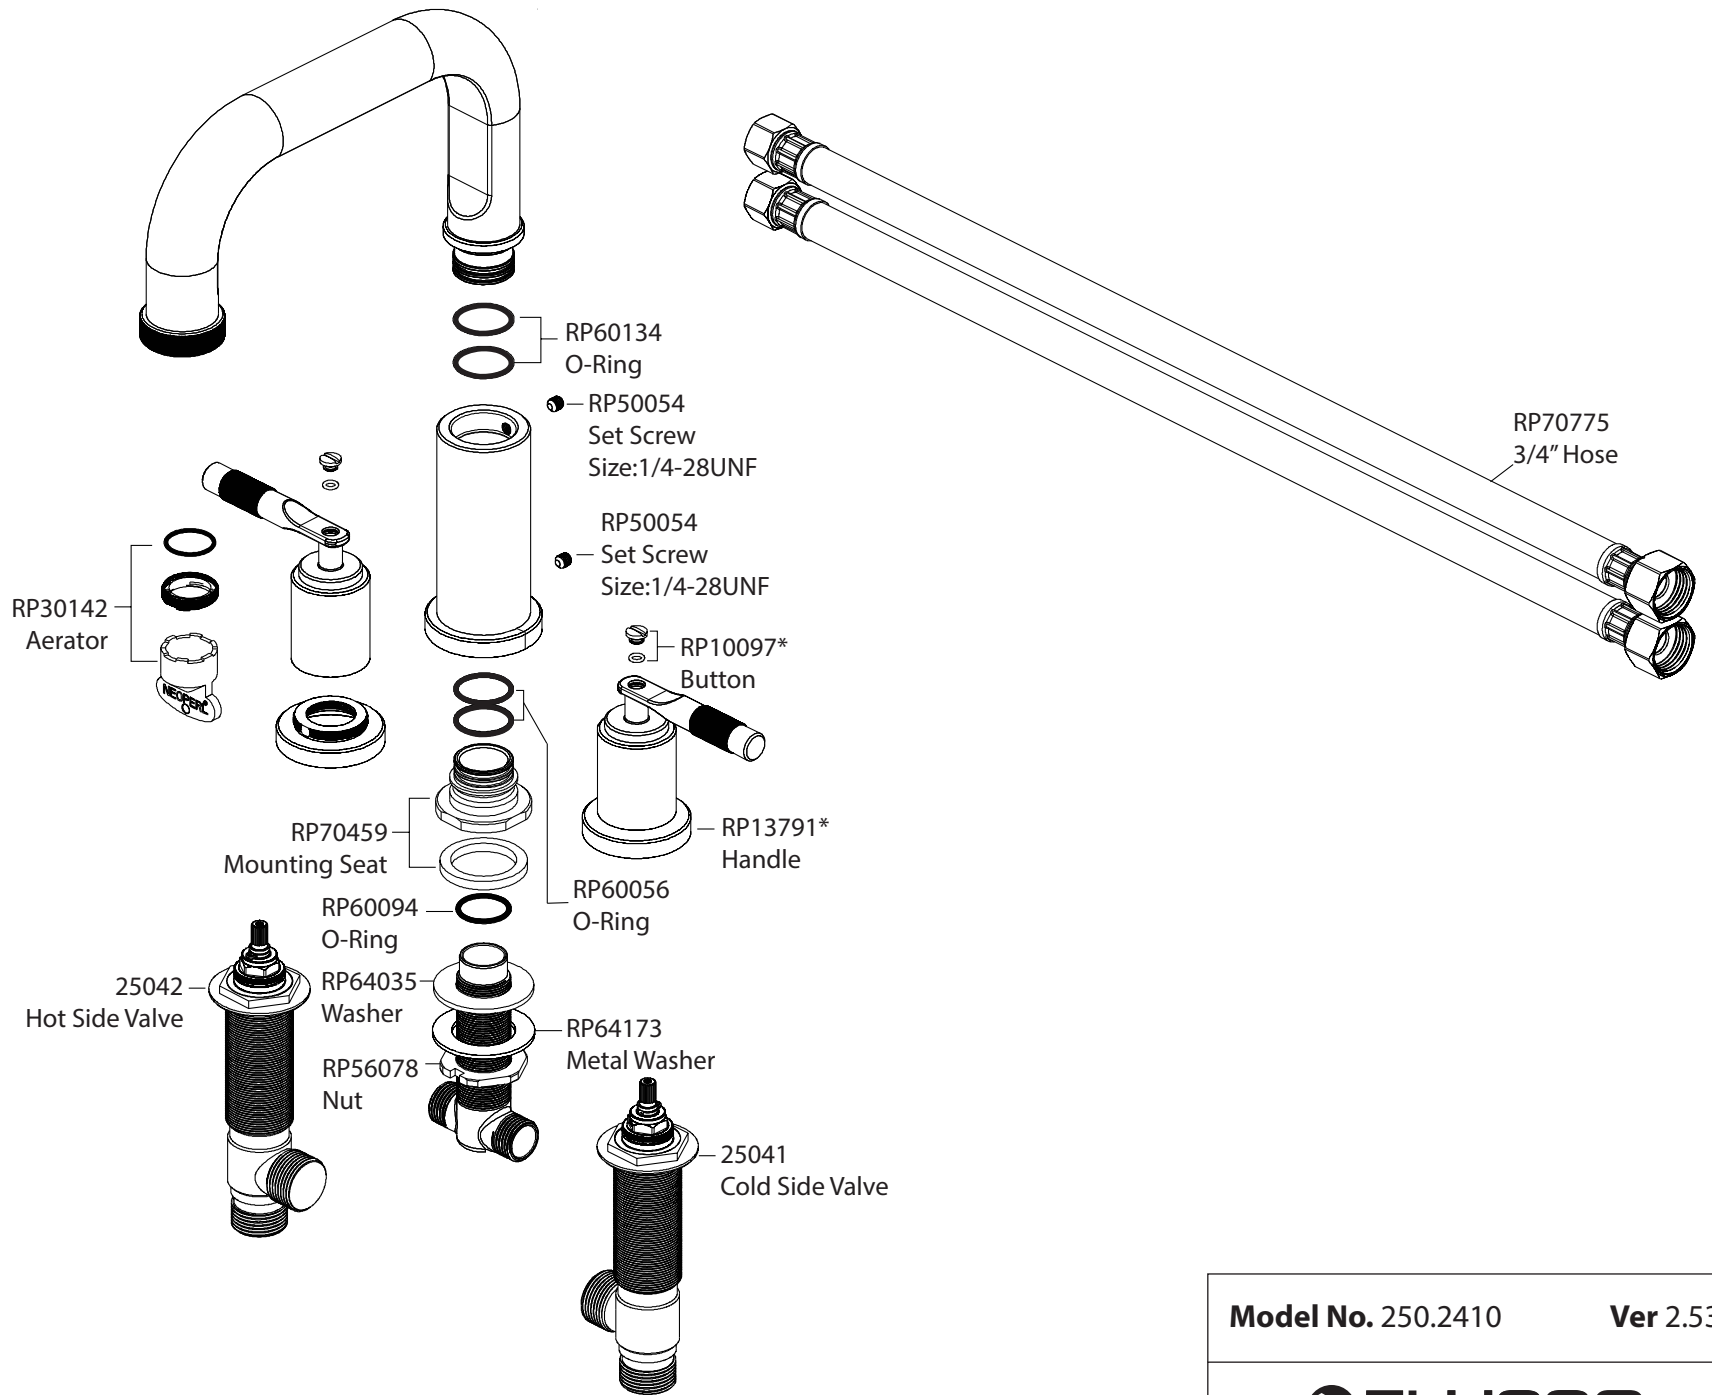

Product Parts Breakdown

Model No. 250.2410

Ver 2.53

FLUSSO
LUXURY PLUMBING FIXTURES