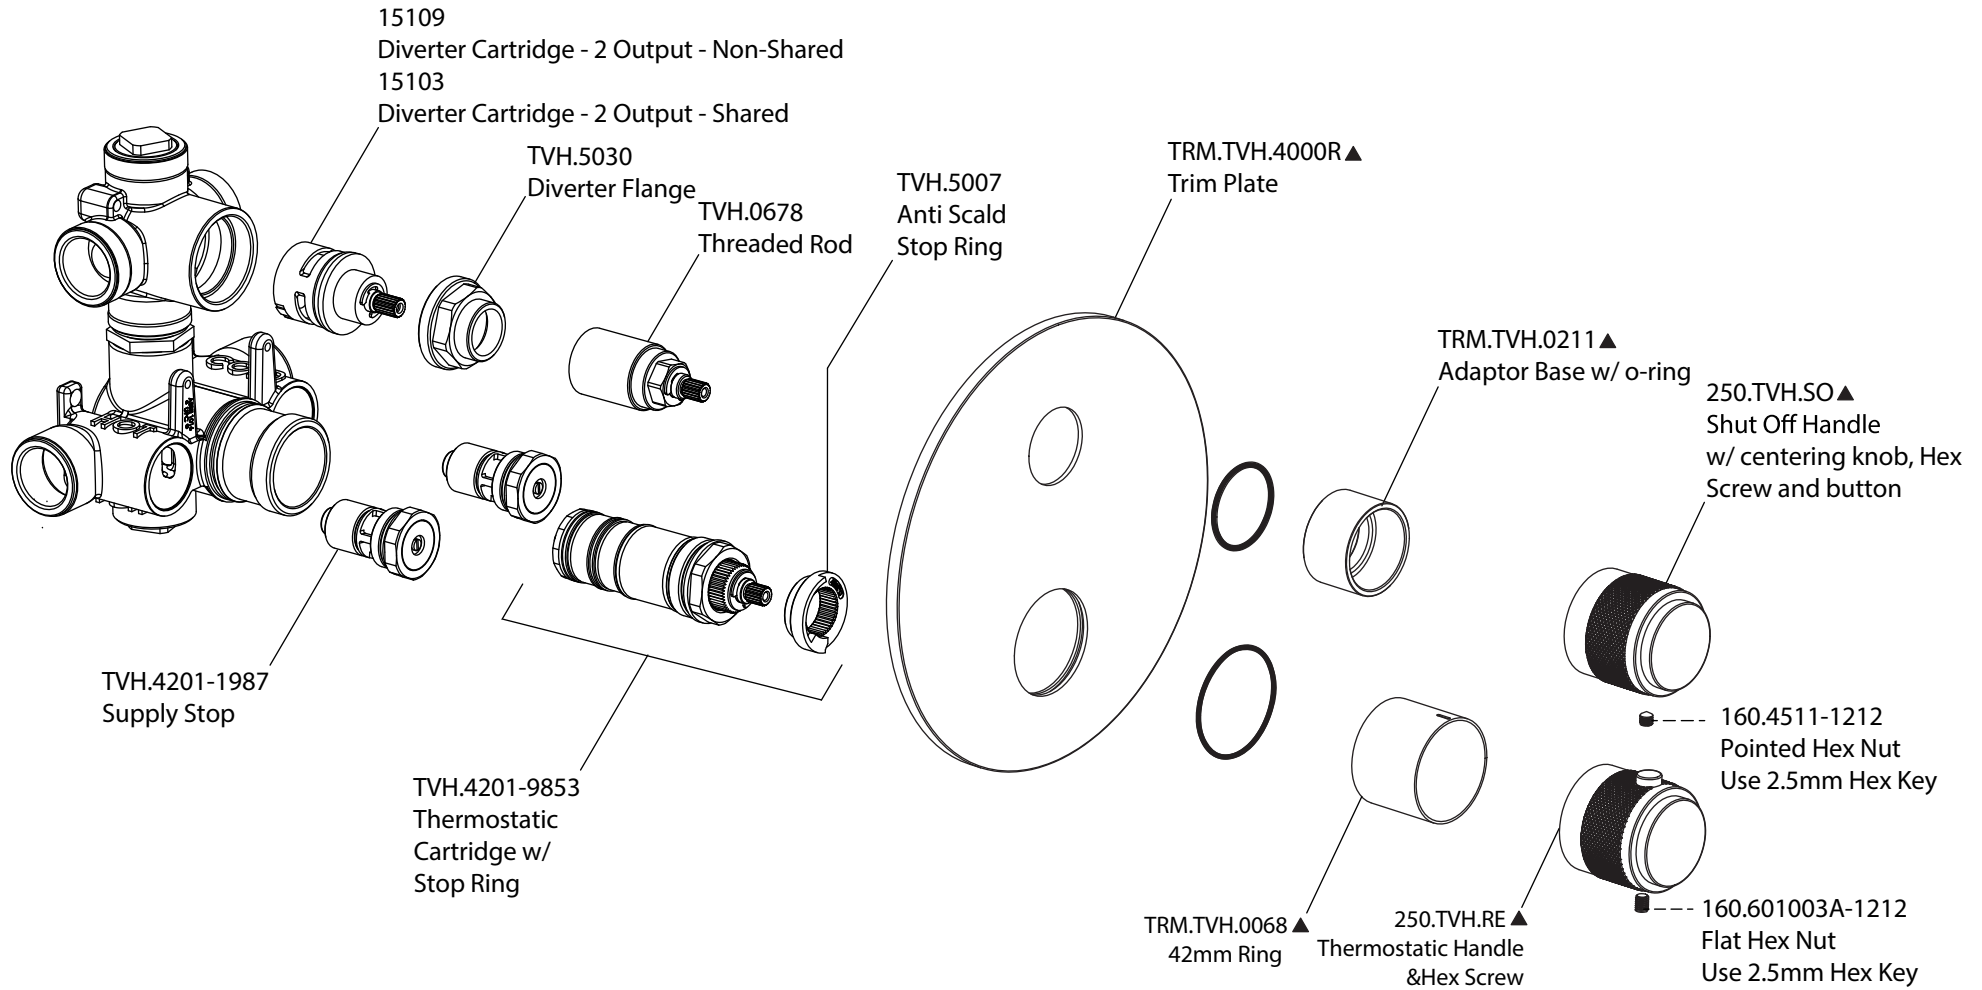

Product Parts Breakdown

Using TVH.4420F Valve

Model No. 250.4420

Ver 2.54

Product Parts Breakdown Using TVH.4420 Valve

Model No. 250.4420	Ver 2.54
 FLUSSO LUXURY PLUMBING FIXTURES	