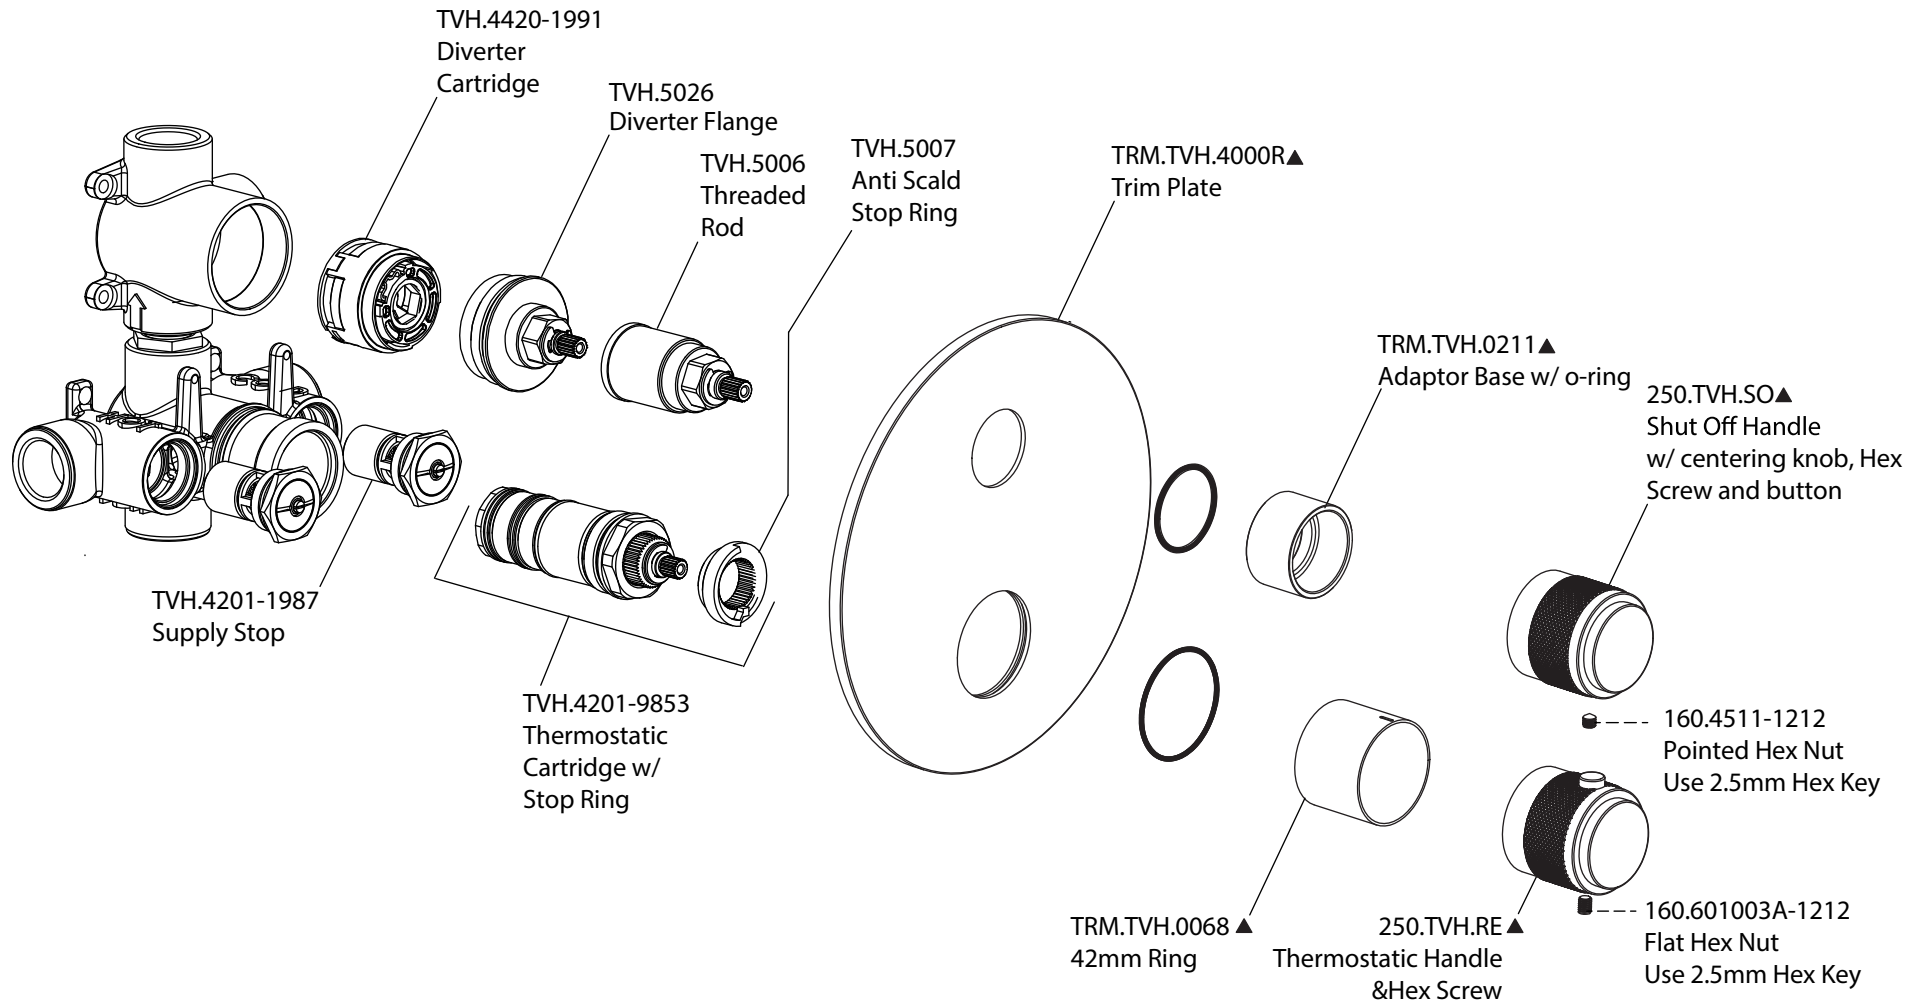

Product Parts Breakdown

Using TVH.4420F Valve

Model No. 250.4420

Ver 2.54

Product Parts Breakdown Using TVH.4420 Valve

Model No. 250.4420	Ver 2.54
 FLUSSO LUXURY PLUMBING FIXTURES	