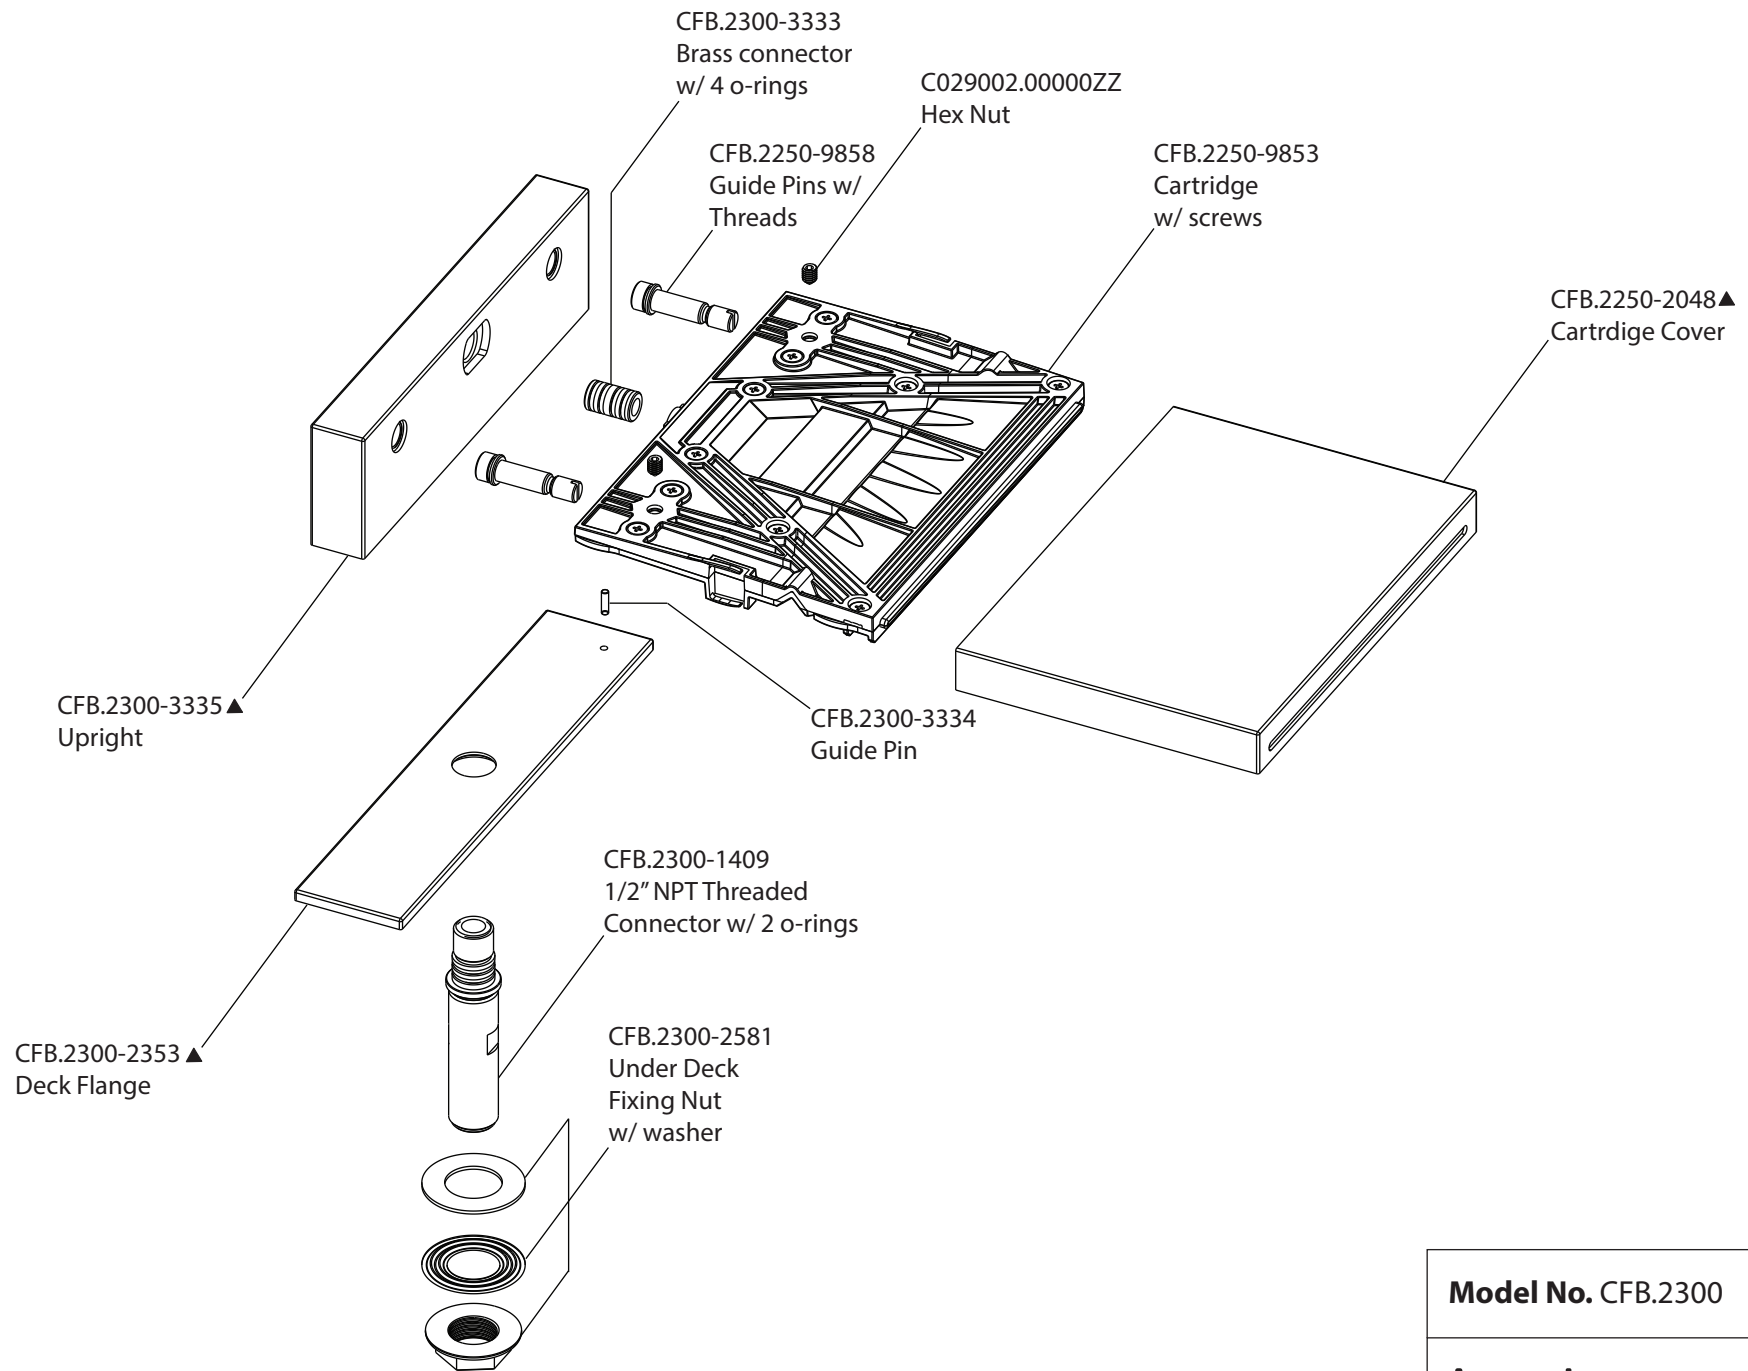

Product Parts Breakdown

Model No. 260.2420CF **Ver 2.53**

isenberg® *by* **FLUSSO**
LUXURY PLUMBING FIXTURES

Product Parts Breakdown

Model No. CFB.2300

Ver 2.53

isenberg® *by* **FLUSSO**
LUXURY PLUMBING FIXTURES