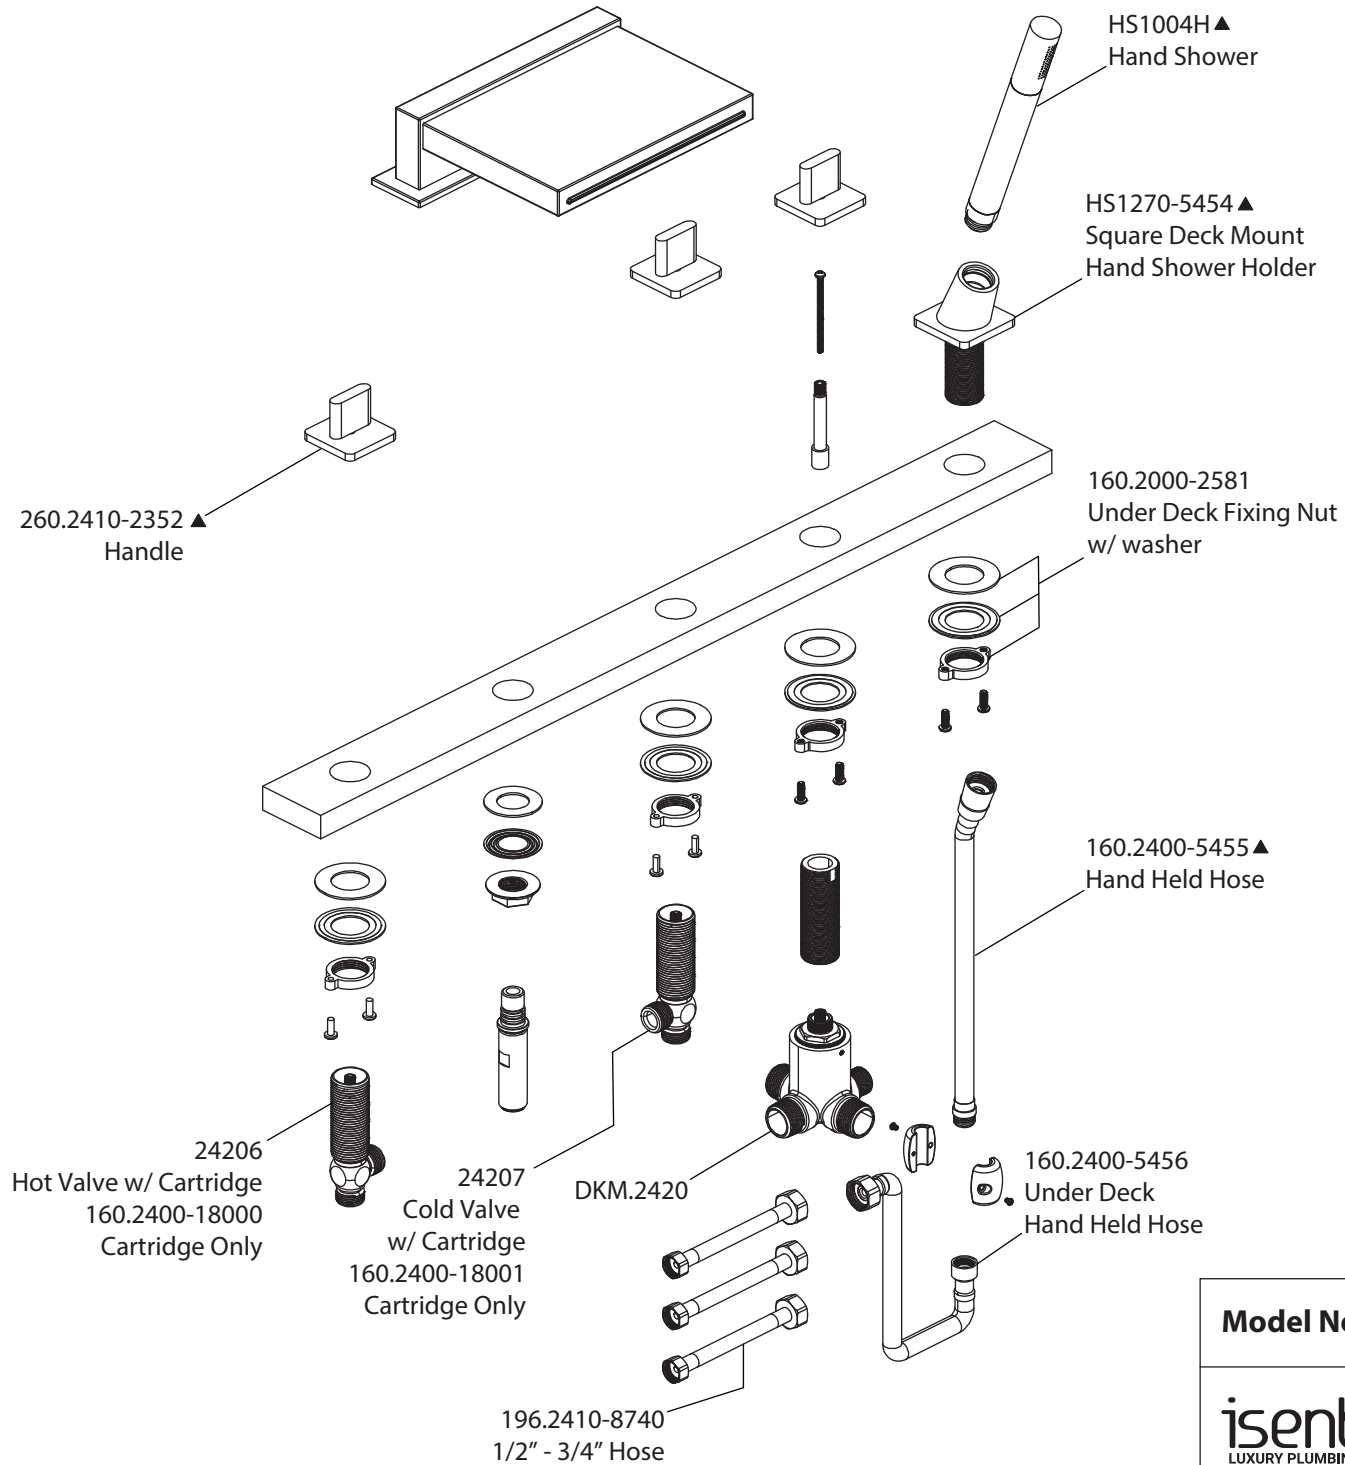

Product Parts Breakdown

Model No. 260.2420CF **Ver 2.53**

isenberg® *by* **FLUSSO**
LUXURY PLUMBING FIXTURES

Product Parts Breakdown

Model No. CFB.2300

Ver 2.53

isenberg® *by* **FLUSSO**
LUXURY PLUMBING FIXTURES