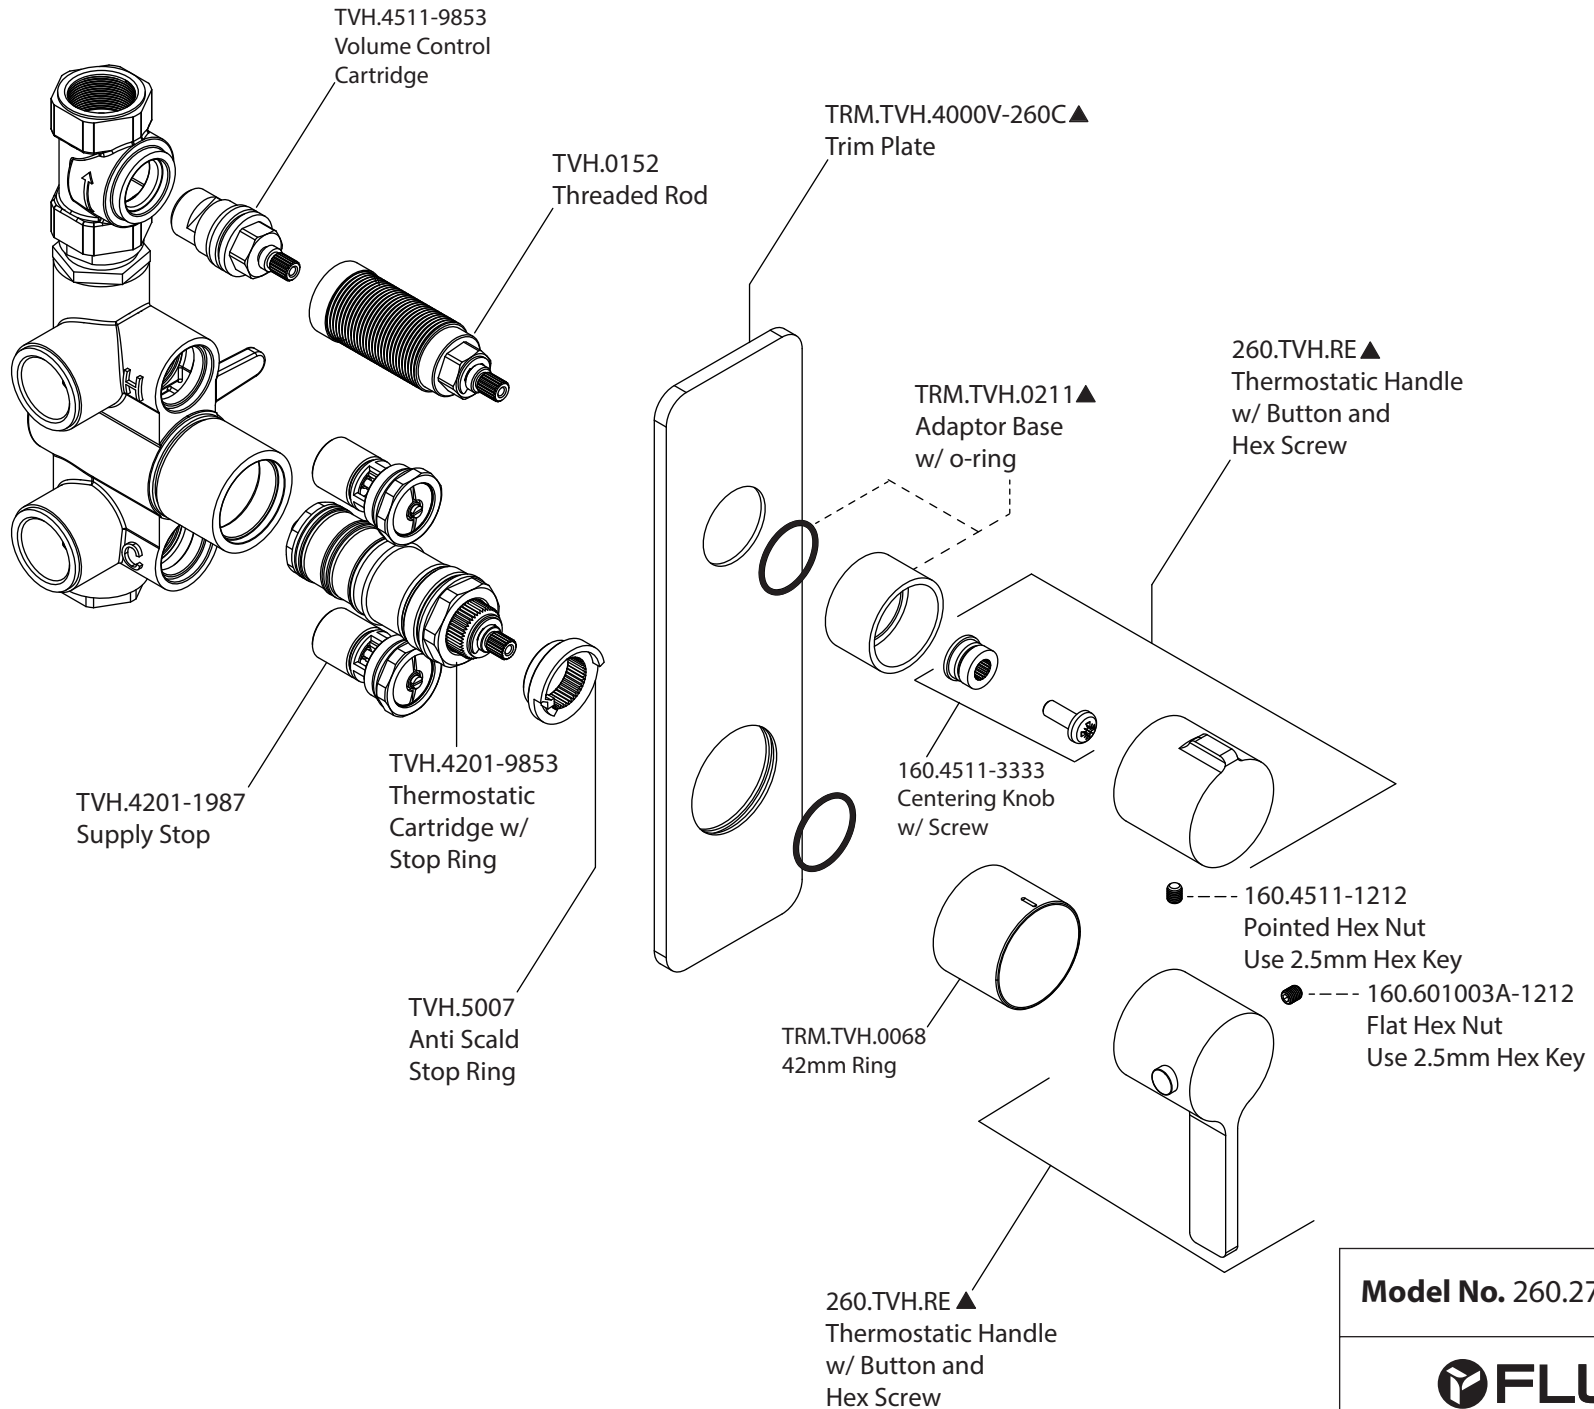

# Product Parts Breakdown

<b>Model No.</b> 260.2720	<b>Ver</b> 2.54
 <b>FLUSSO</b> LUXURY PLUMBING FIXTURES	