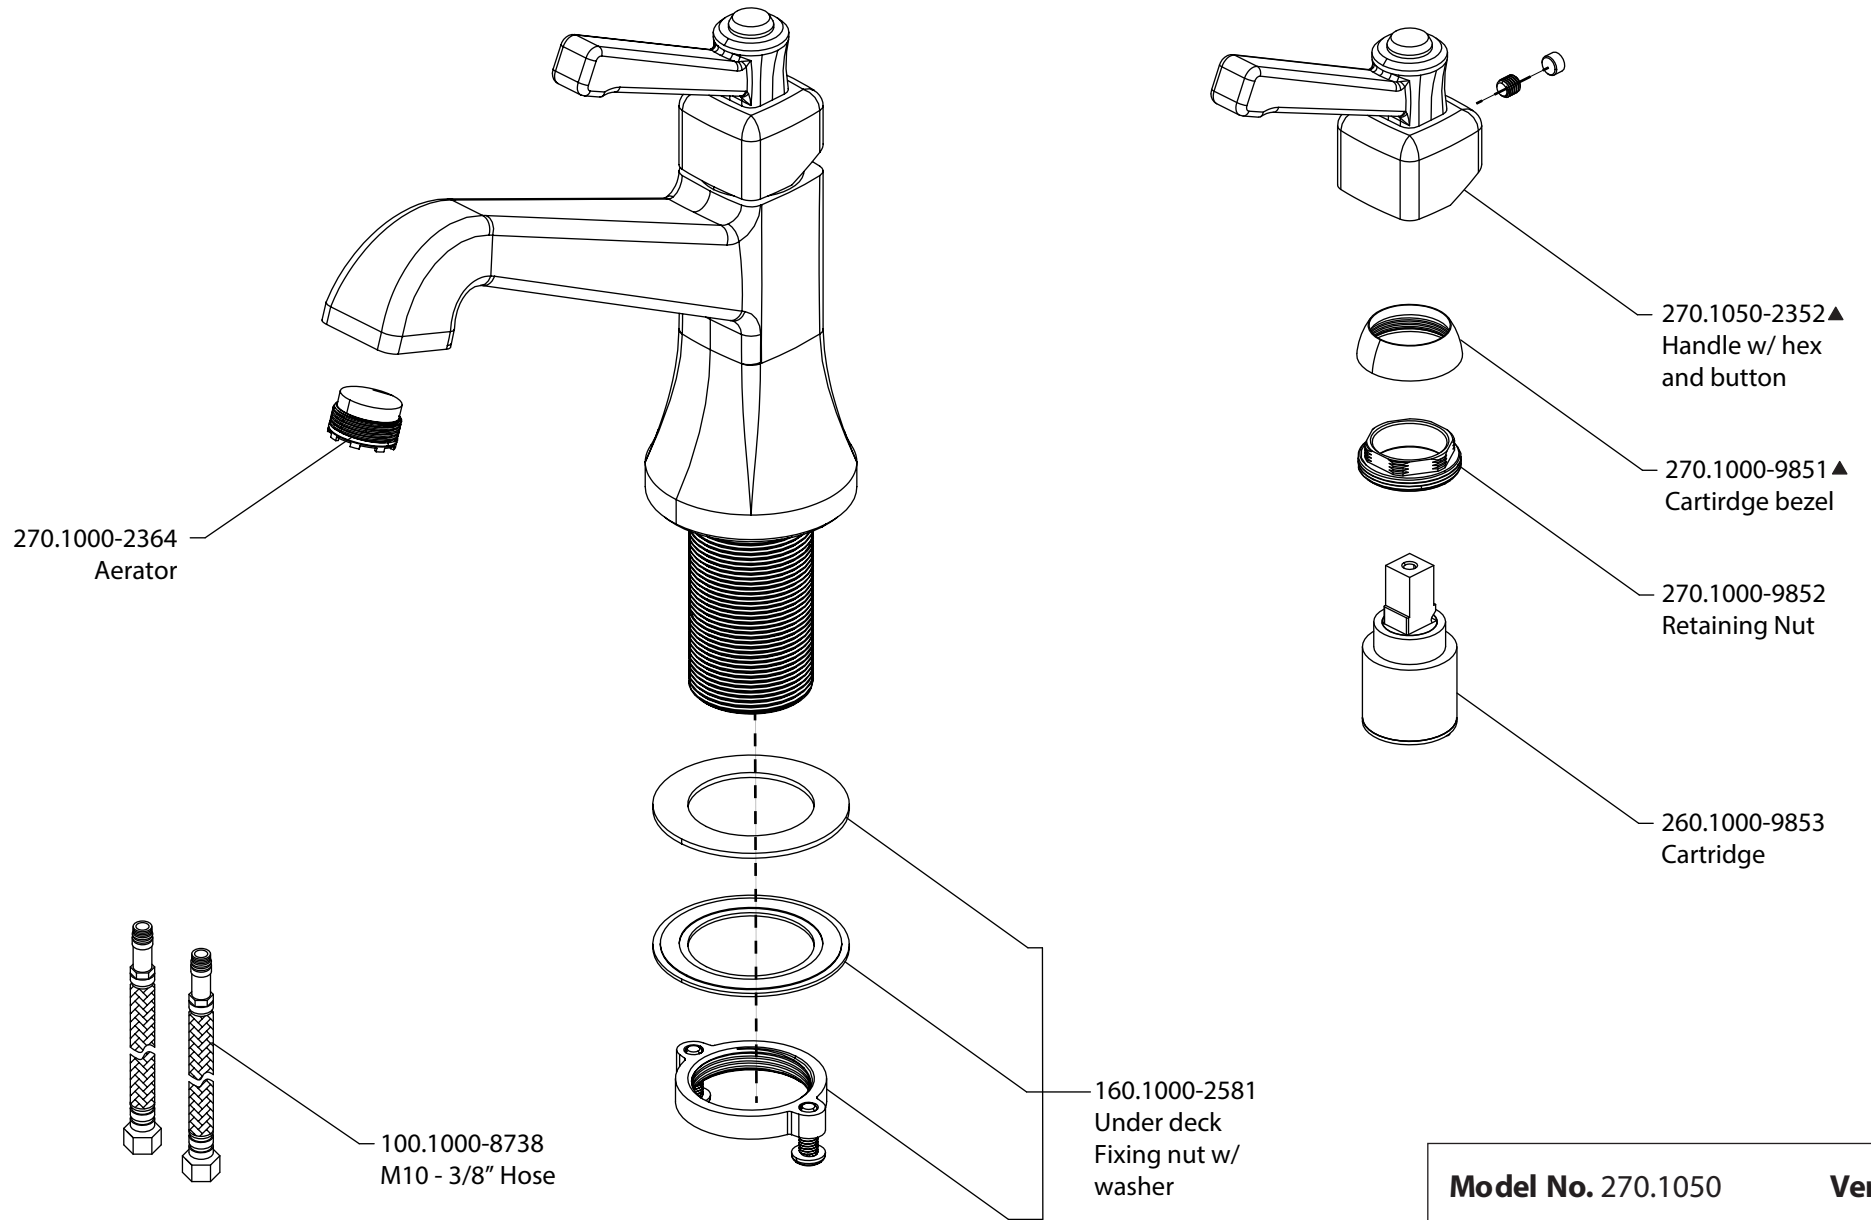

Product Parts Breakdown

Model No. 270.1050	Ver 2.53
 FLUSSO LUXURY PLUMBING FIXTURES	