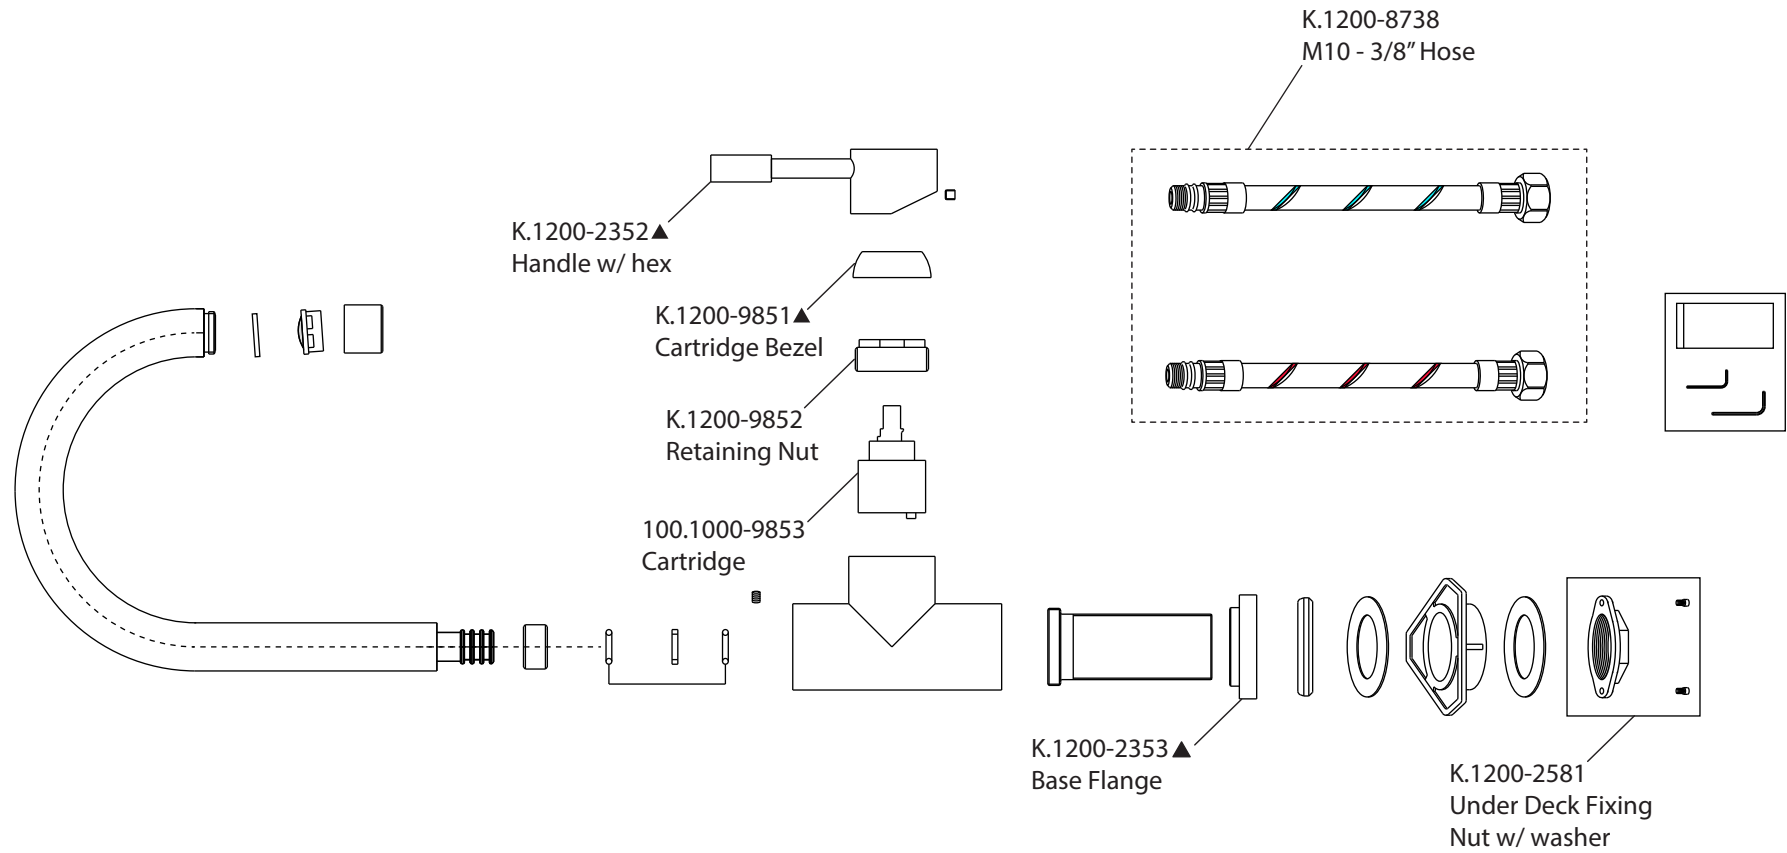

Product Parts Breakdown

Model No. B.1200

Ver 2.53

FLUSSO
LUXURY PLUMBING FIXTURES