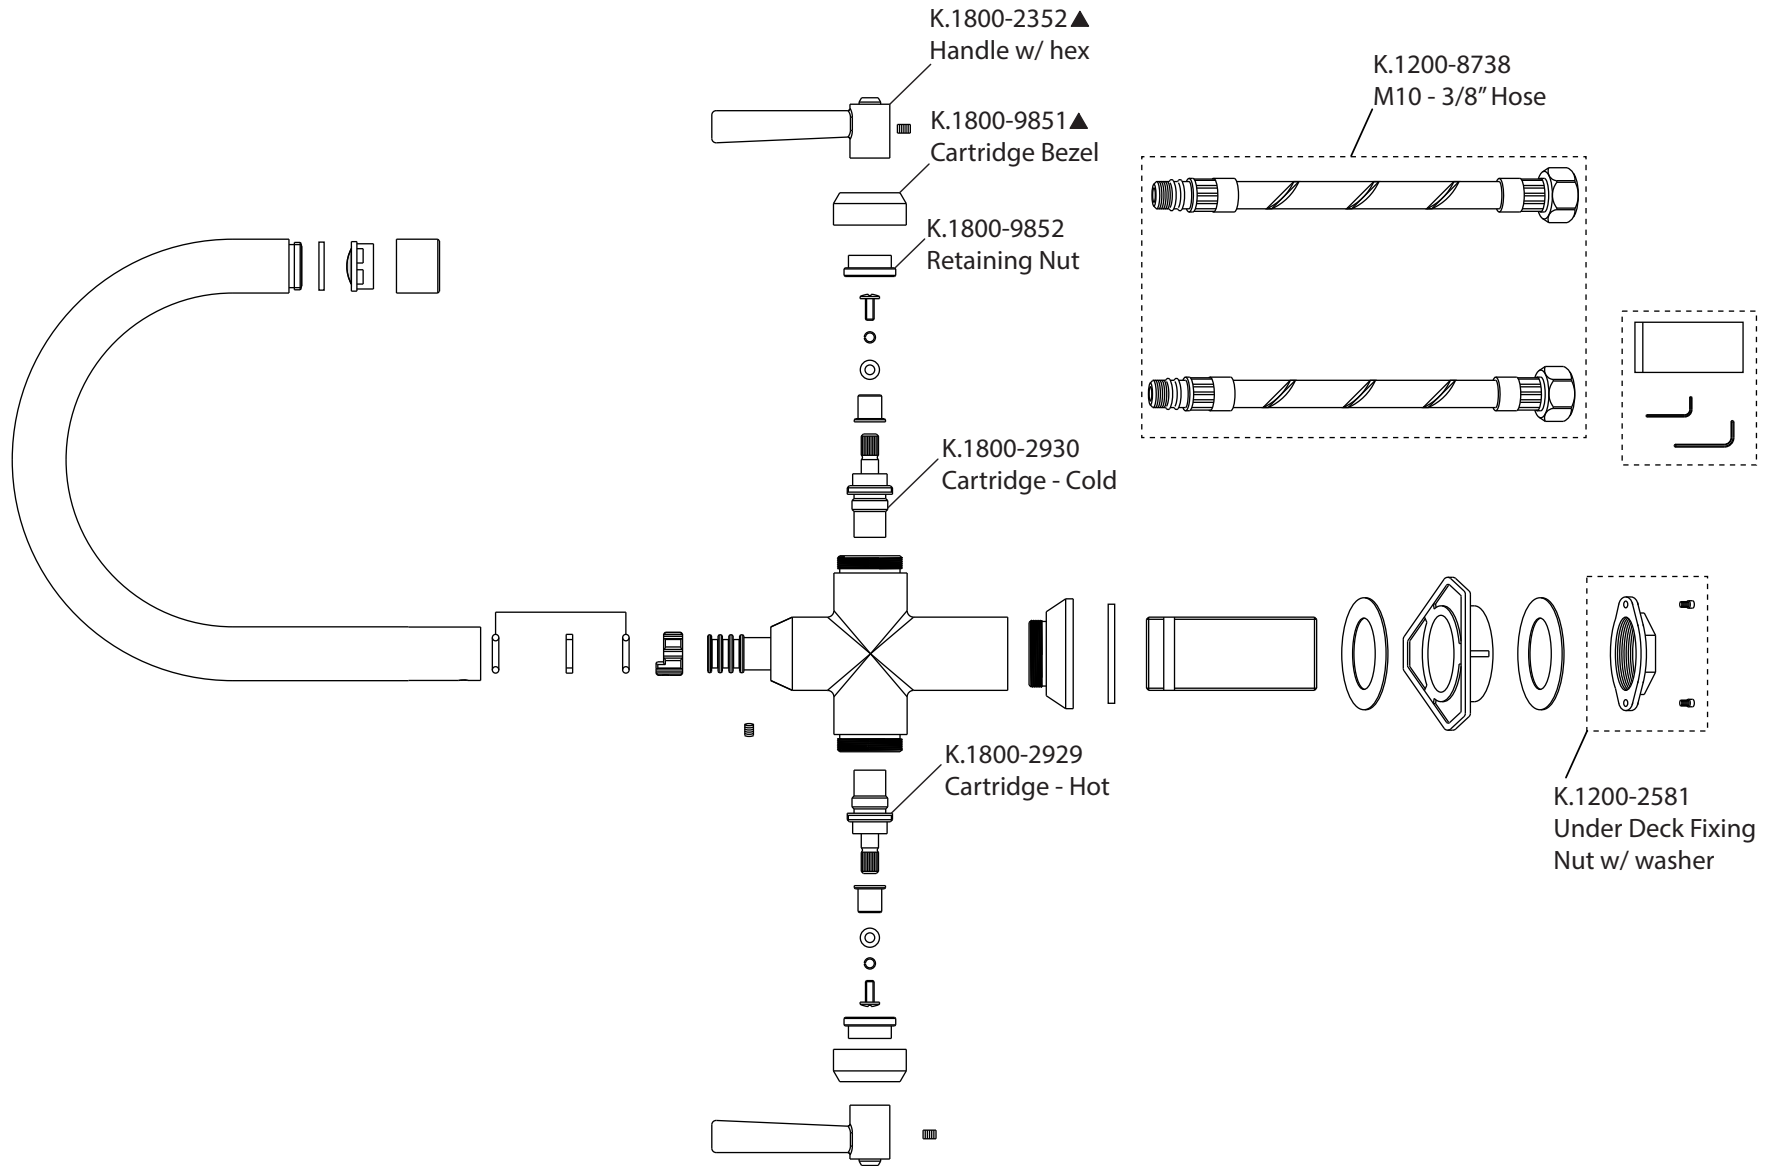

Product Parts Breakdown

Model No. B.1800

Ver 2.53

FLUSSO
LUXURY PLUMBING FIXTURES