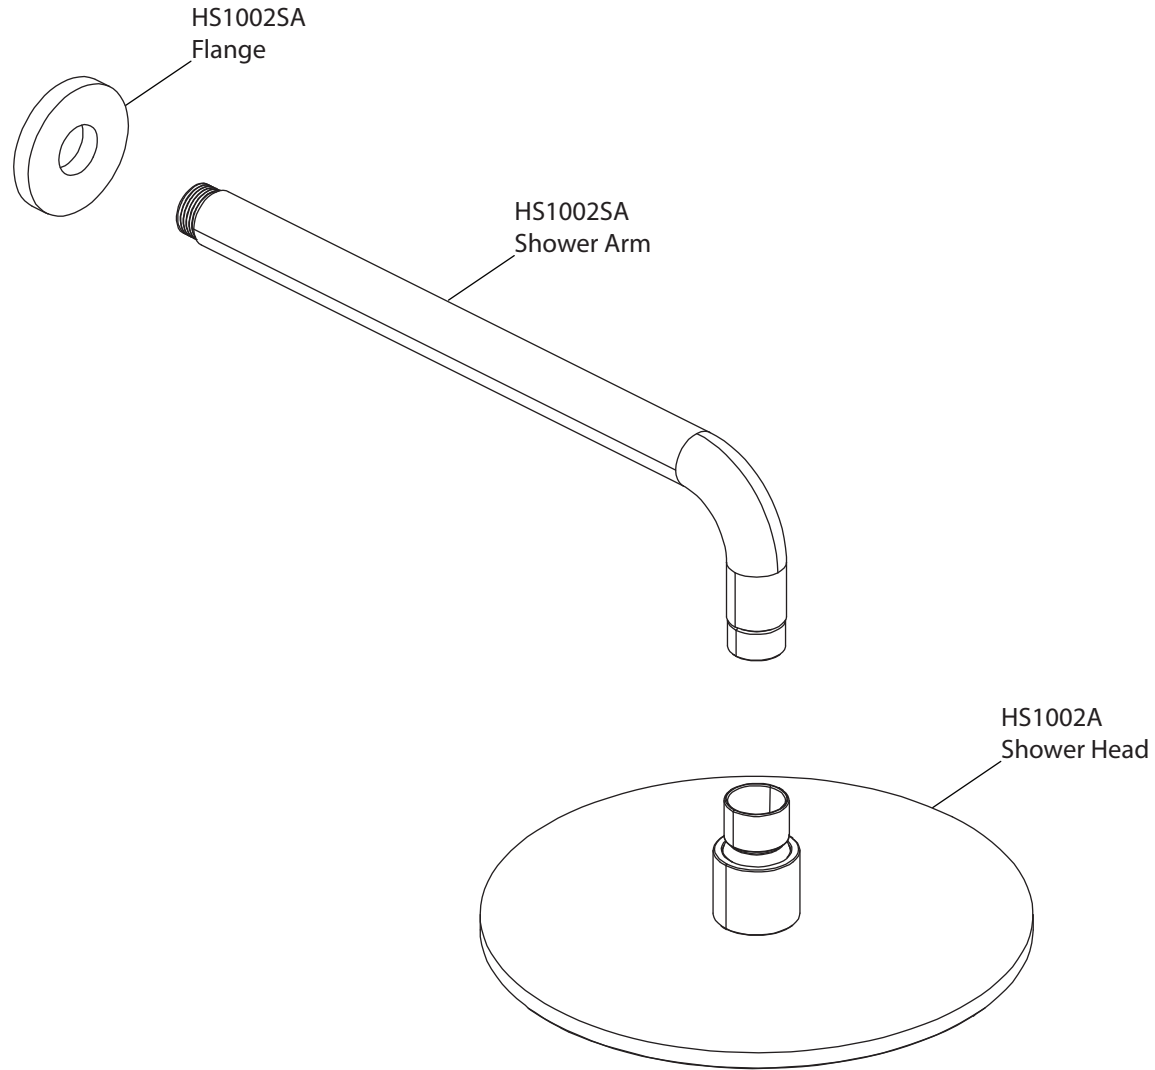

Product Parts Breakdown

Model No. HS1002W

Ver 2.53

isenberg[®] *by* **FLUSSO**
LUXURY PLUMBING FIXTURES