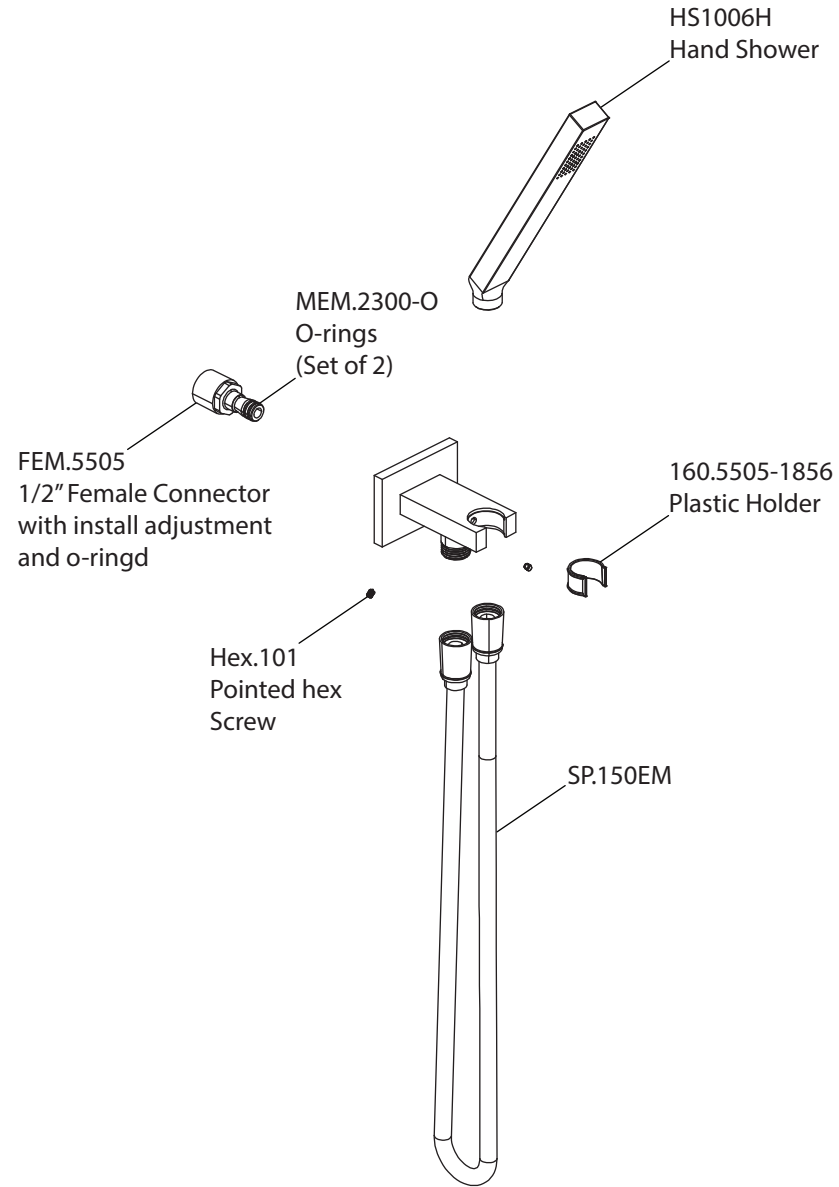

# Product Parts Breakdown

**Model No.** HS1003

**Ver** 2.53

**isenberg**<sup>®</sup> *by* **FLUSSO**  
LUXURY PLUMBING FIXTURES