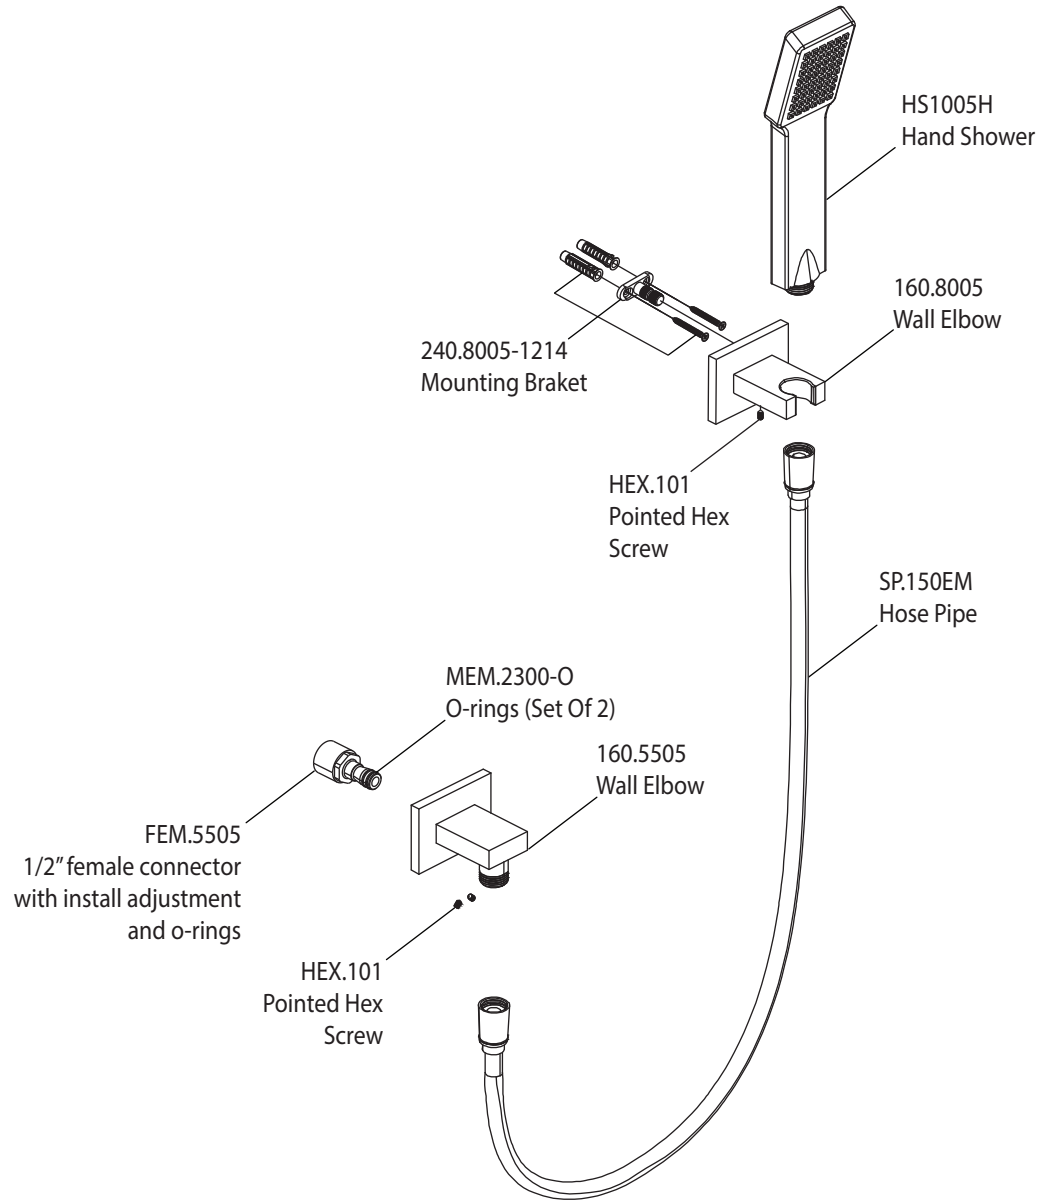

# Product Parts Breakdown

**Model No.** HS1005

**Ver** 2.53

**isenberg**<sup>®</sup> *by* **FLUSSO**  
LUXURY PLUMBING FIXTURES