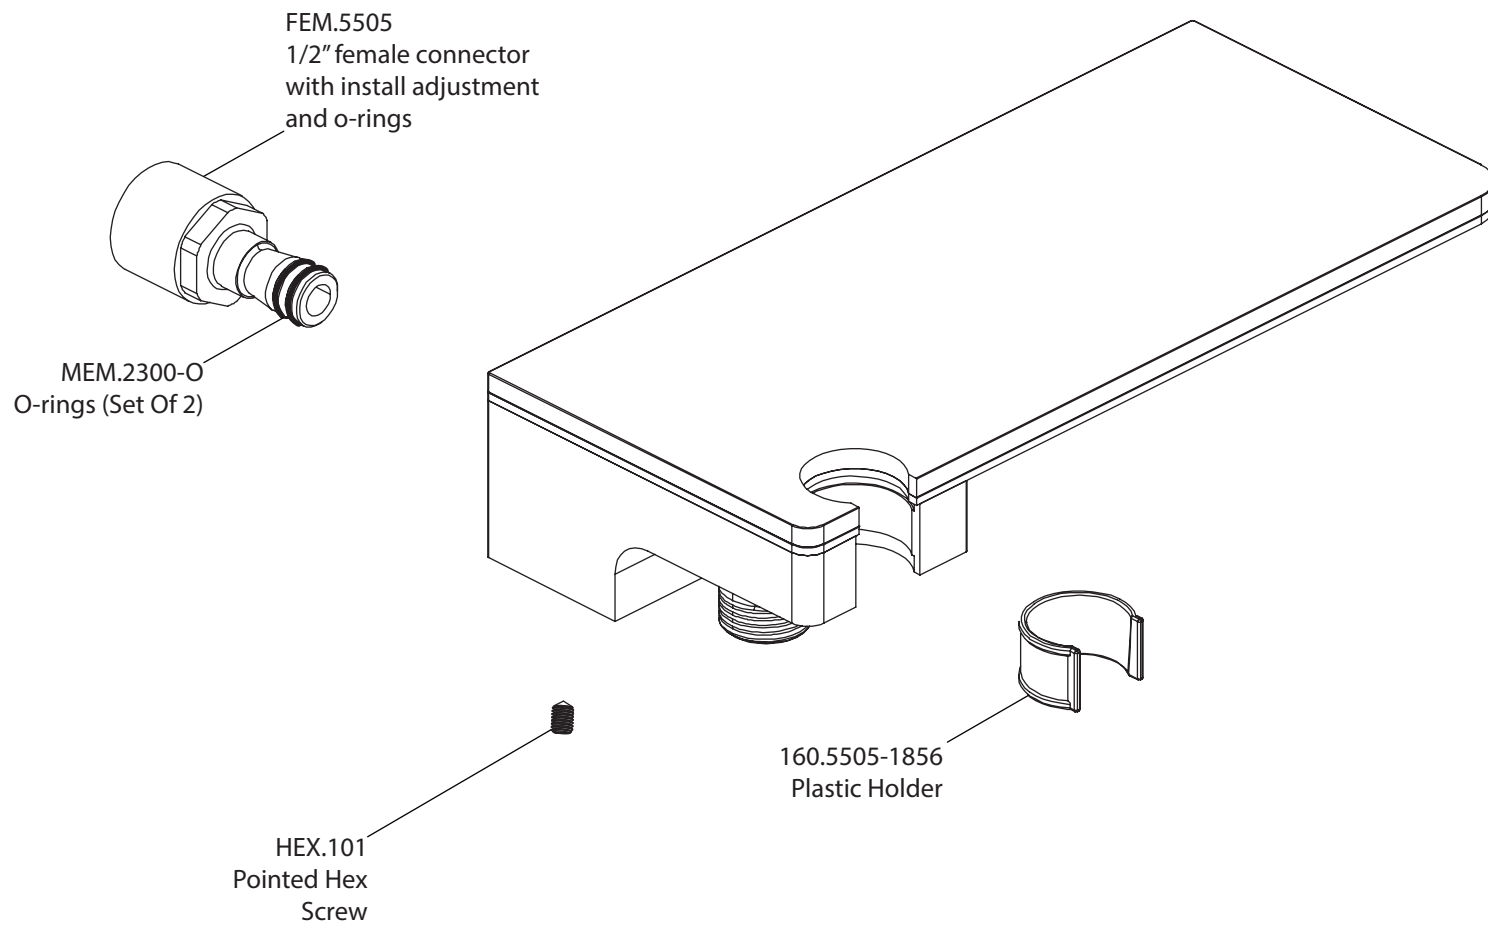

# Product Parts Breakdown

**Model No.** HS8042

**Ver** 2.55

**isenberg**<sup>®</sup> *by* **FLUSSO**  
LUXURY PLUMBING FIXTURES