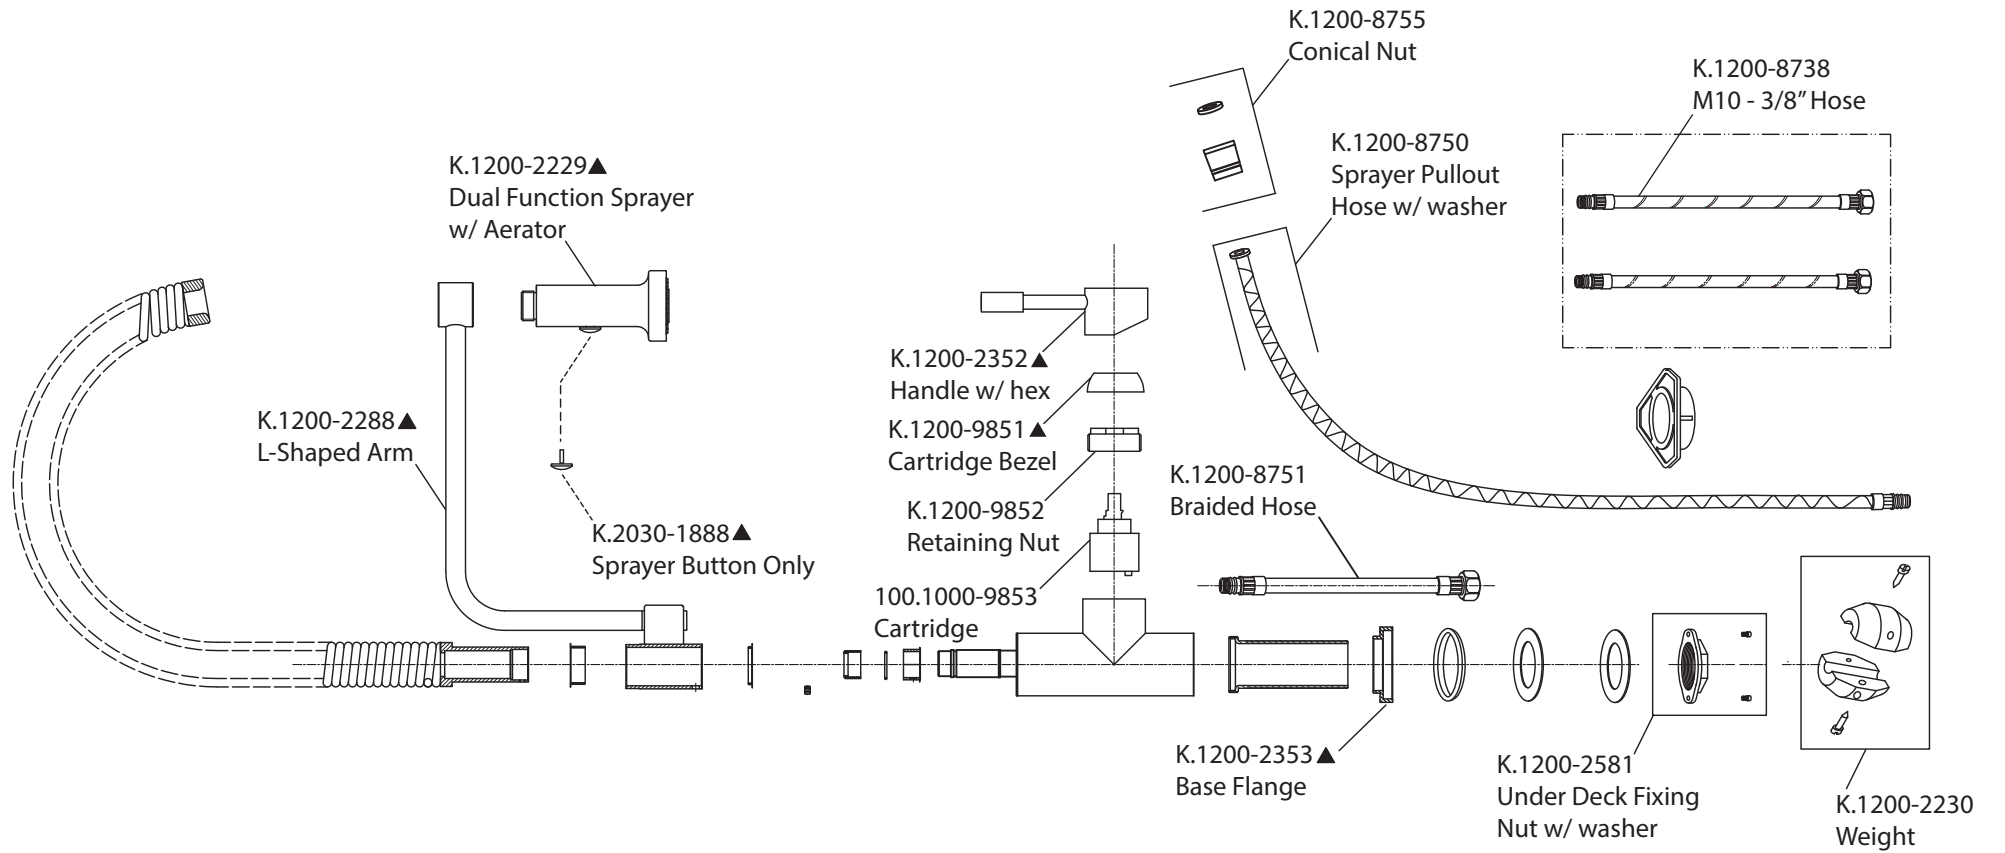

Product Parts Breakdown

Model No. K.1200

Ver 2.59

FLUSSO
LUXURY PLUMBING FIXTURES