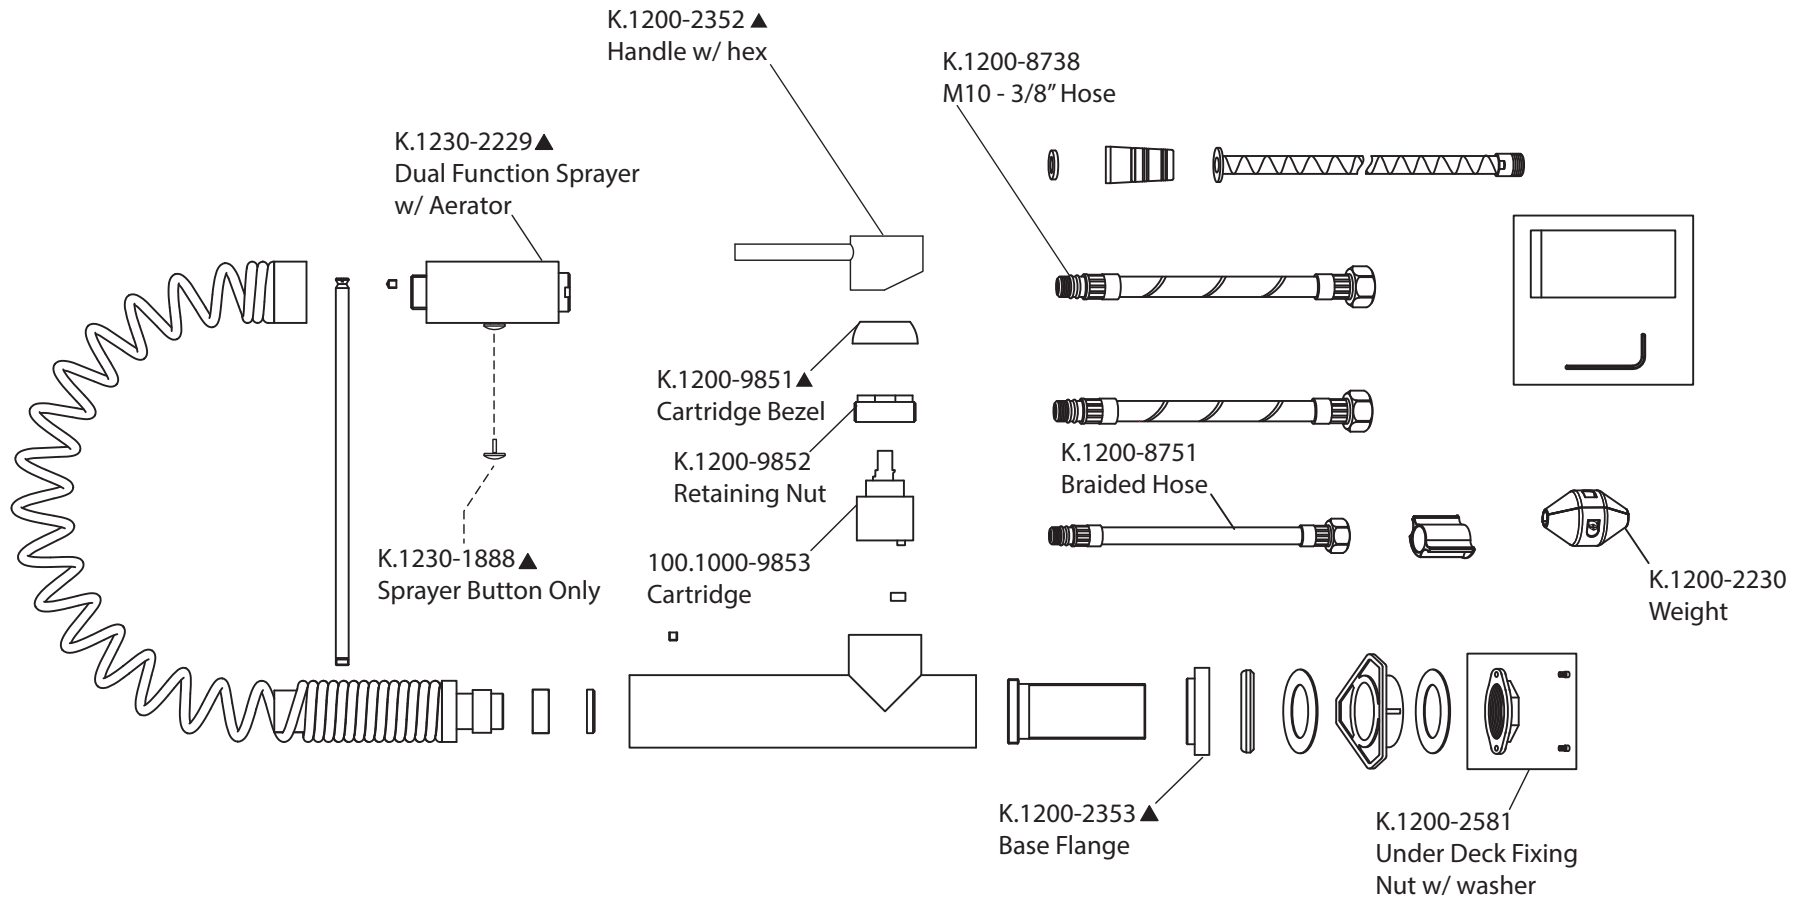

Product Parts Breakdown

▲ Specify Finish

Model No. K.1230

Ver 2.60

FLUSSO
LUXURY PLUMBING FIXTURES