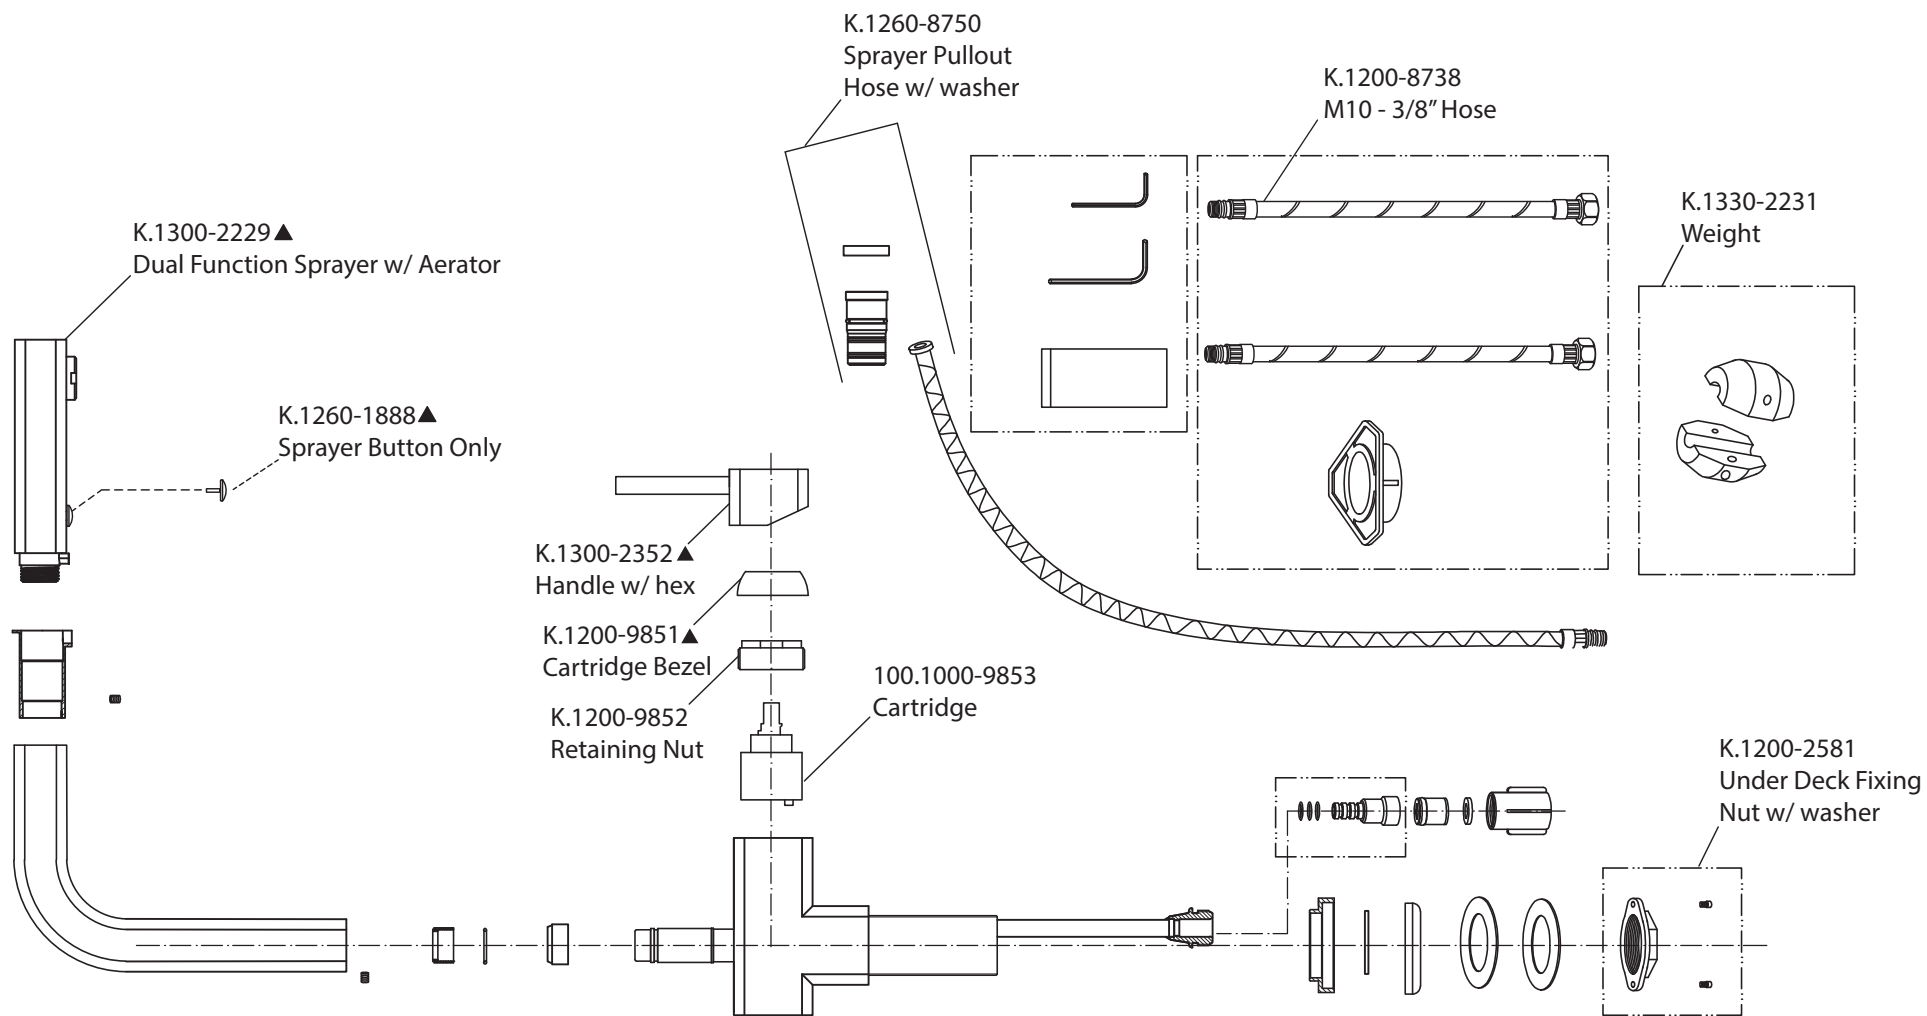

Product Parts Breakdown

Model No. K.1300

Ver 2.60

FLUSSO
LUXURY PLUMBING FIXTURES