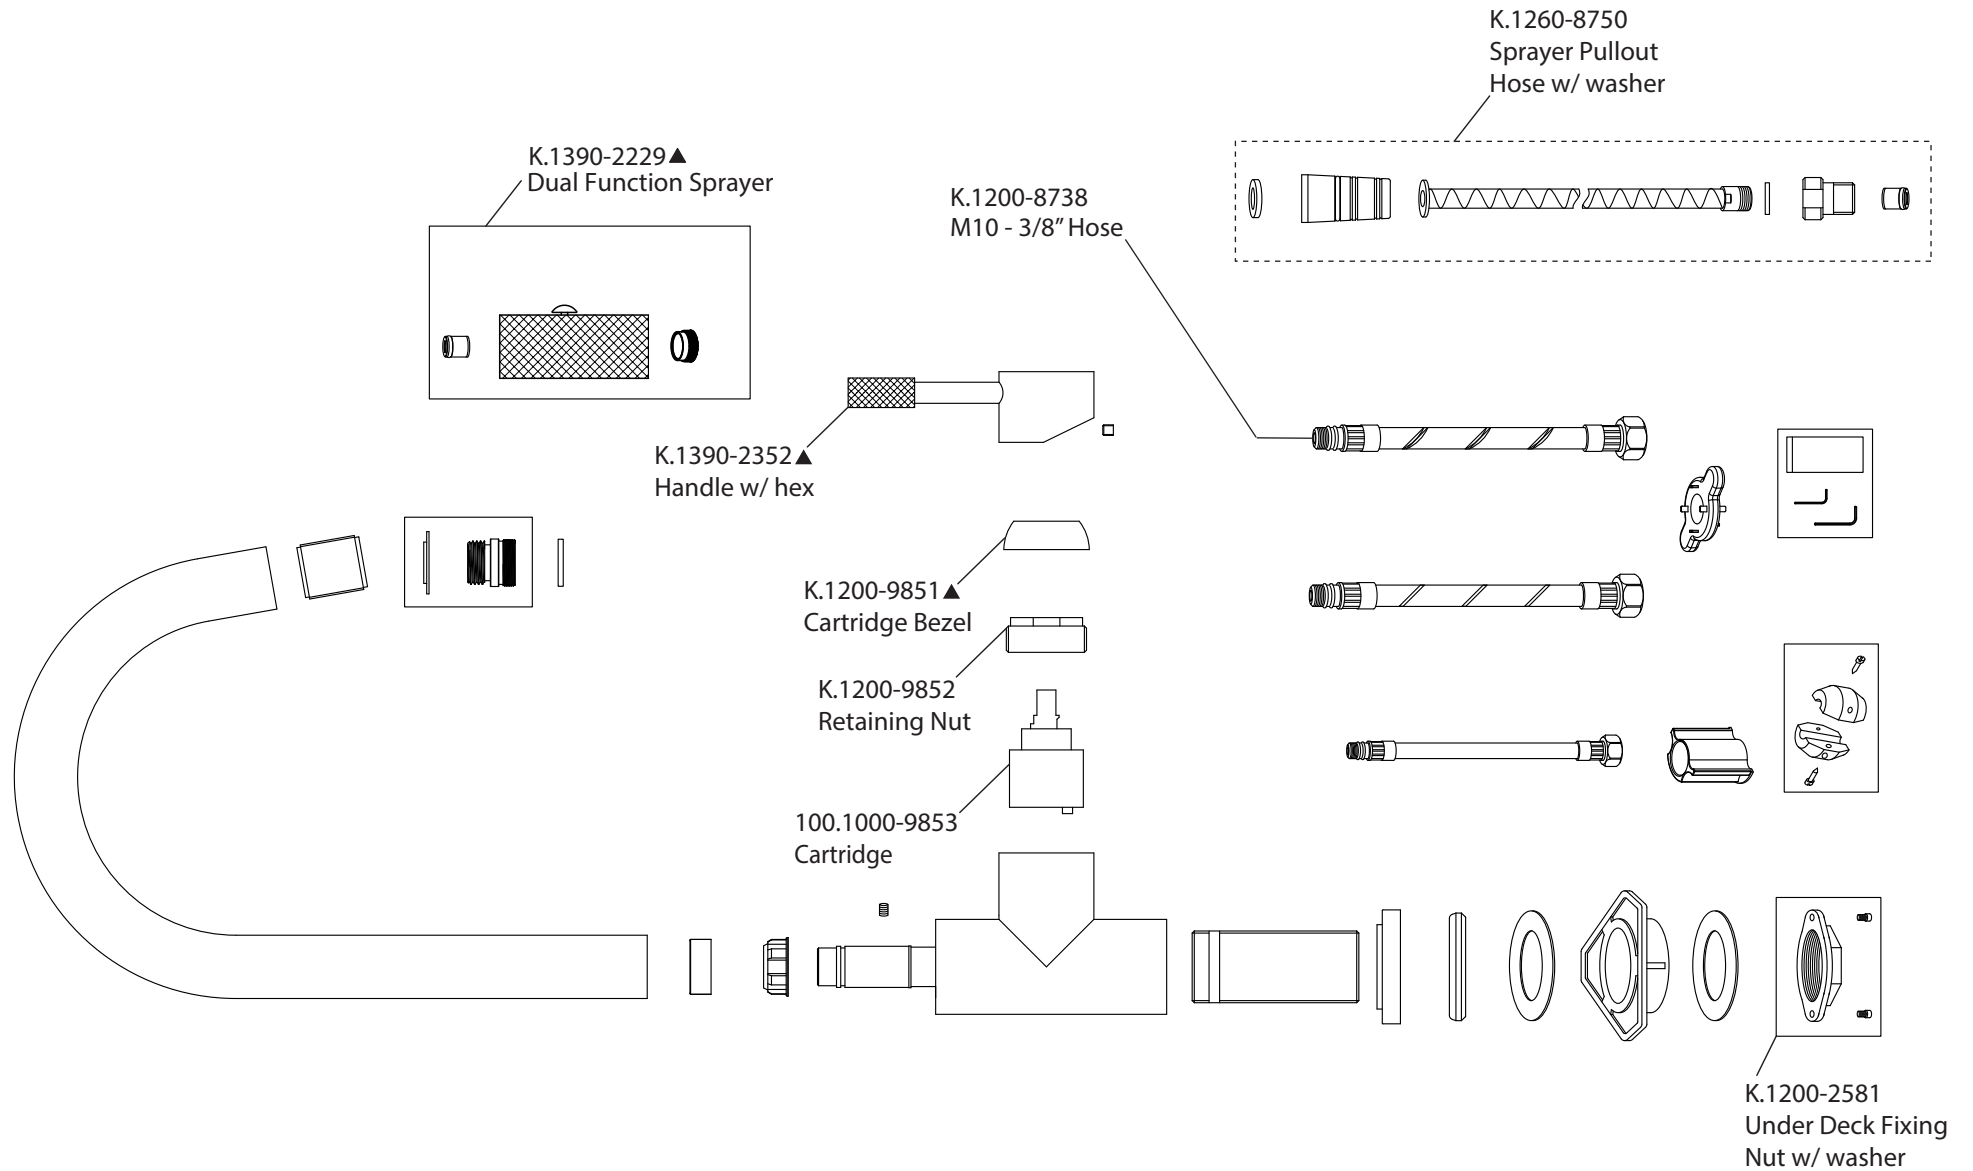

# Product Parts Breakdown

**Model No. K.1390**

**Ver 2.53**

**FLUSSO**  
LUXURY PLUMBING FIXTURES