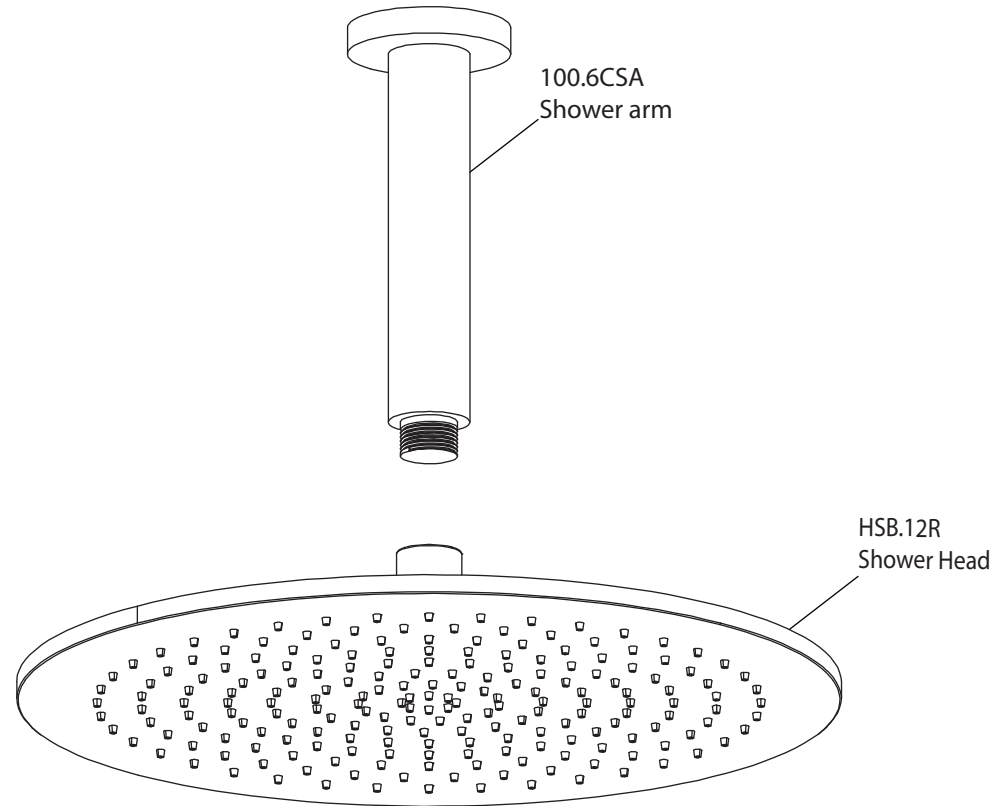

Product Parts Breakdown

Model No. RHC.12R

Ver 2.53

isenberg[®] *by* **FLUSSO**
LUXURY PLUMBING FIXTURES