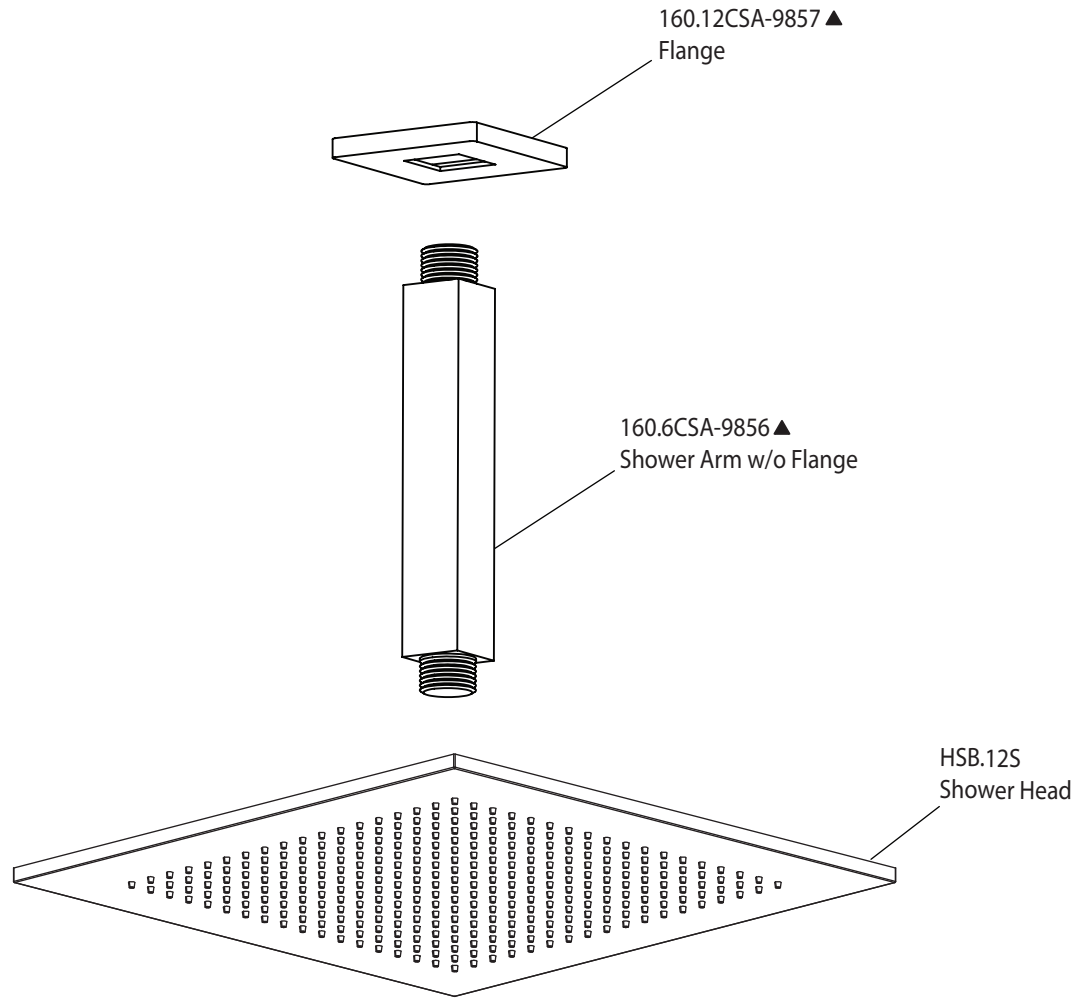

Product Parts Breakdown

Model No. RHC.12S	Ver 2.53
isenberg[®] by FLUSSO LUXURY PLUMBING FIXTURES	