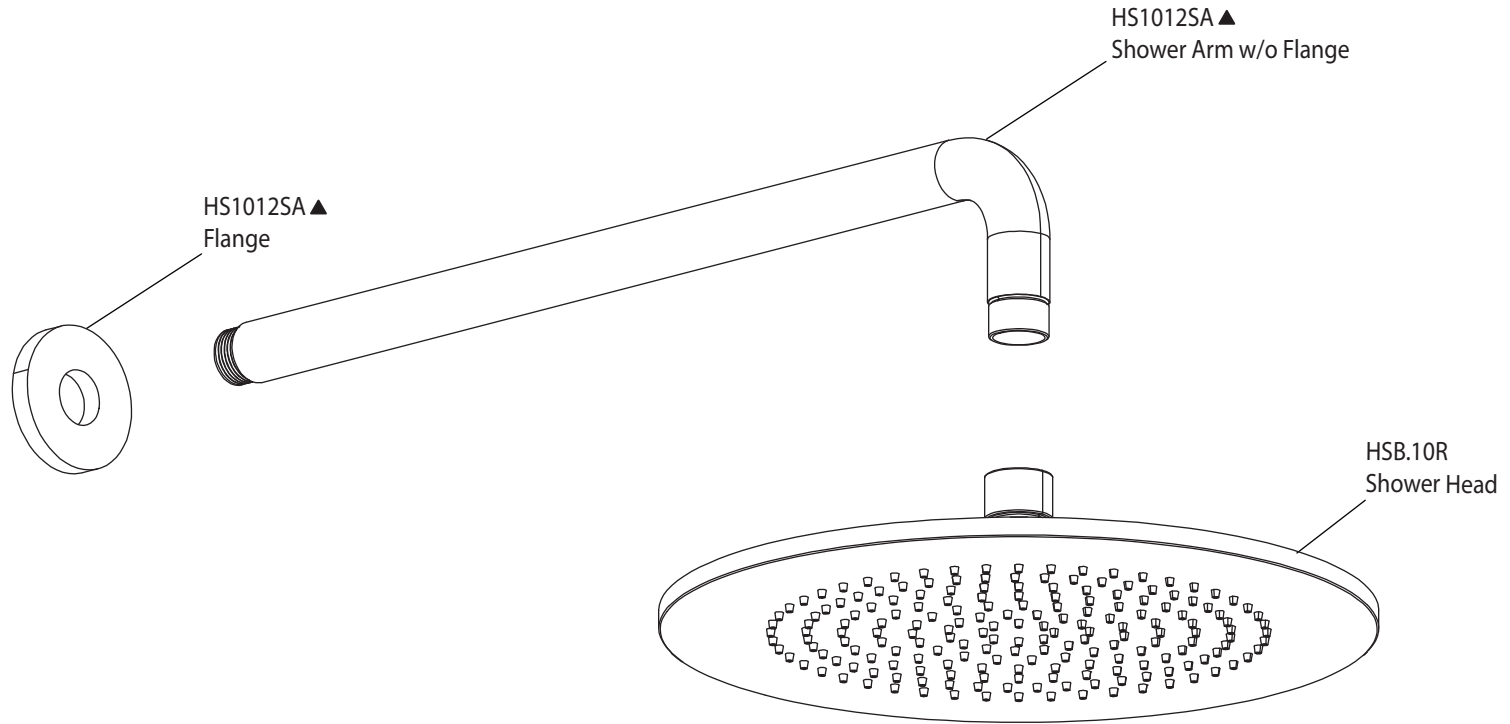

# Product Parts Breakdown

**Model No.** RHW.10R

**Ver** 2.53

**isenberg**<sup>®</sup> *by* **FLUSSO**  
LUXURY PLUMBING FIXTURES