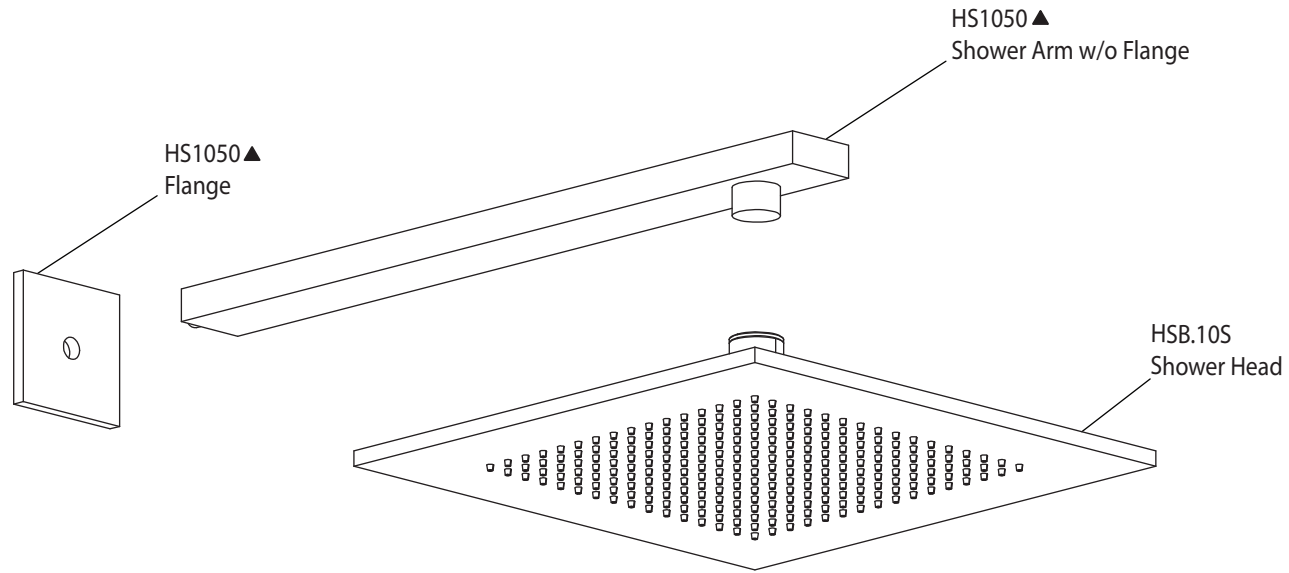

Product Parts Breakdown

Model No. RHW.10S

Ver 2.53

isenberg® *by* **FLUSSO**
LUXURY PLUMBING FIXTURES