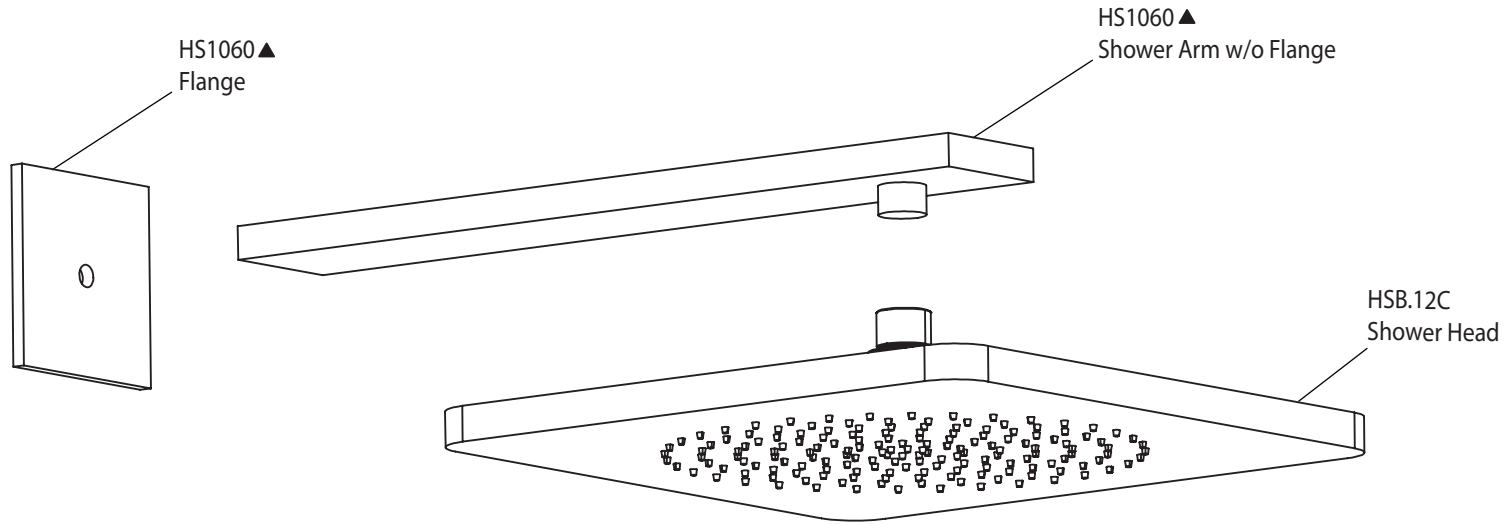

# Product Parts Breakdown

**Model No.** RHW.12C

**Ver** 2.53

**isenberg**® *by* **FLUSSO**  
LUXURY PLUMBING FIXTURES