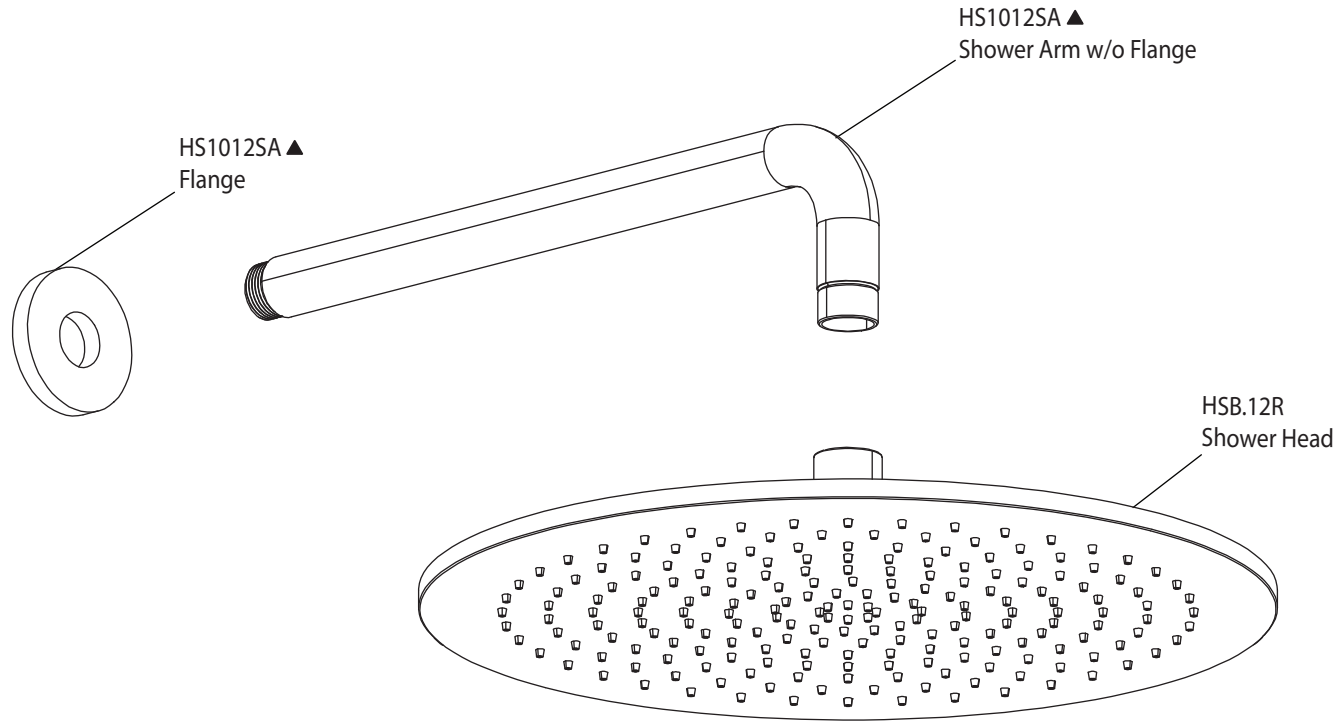

Product Parts Breakdown

Model No. RHW.12R

Ver 2.53

isenberg® *by* **FLUSSO**
LUXURY PLUMBING FIXTURES