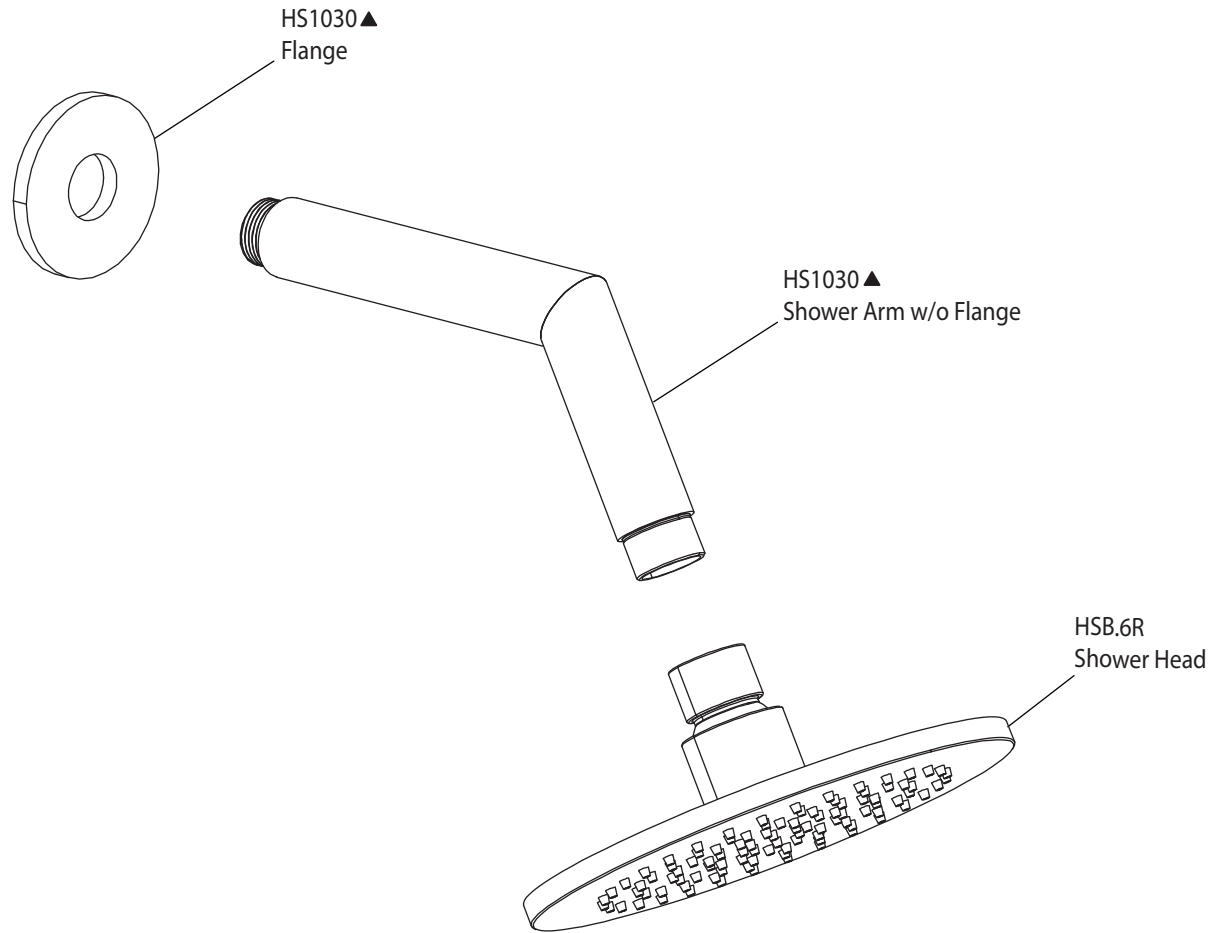

# Product Parts Breakdown

**Model No.** RHW.6R

**Ver** 2.53

**isenberg**<sup>®</sup> *by* **FLUSSO**  
LUXURY PLUMBING FIXTURES