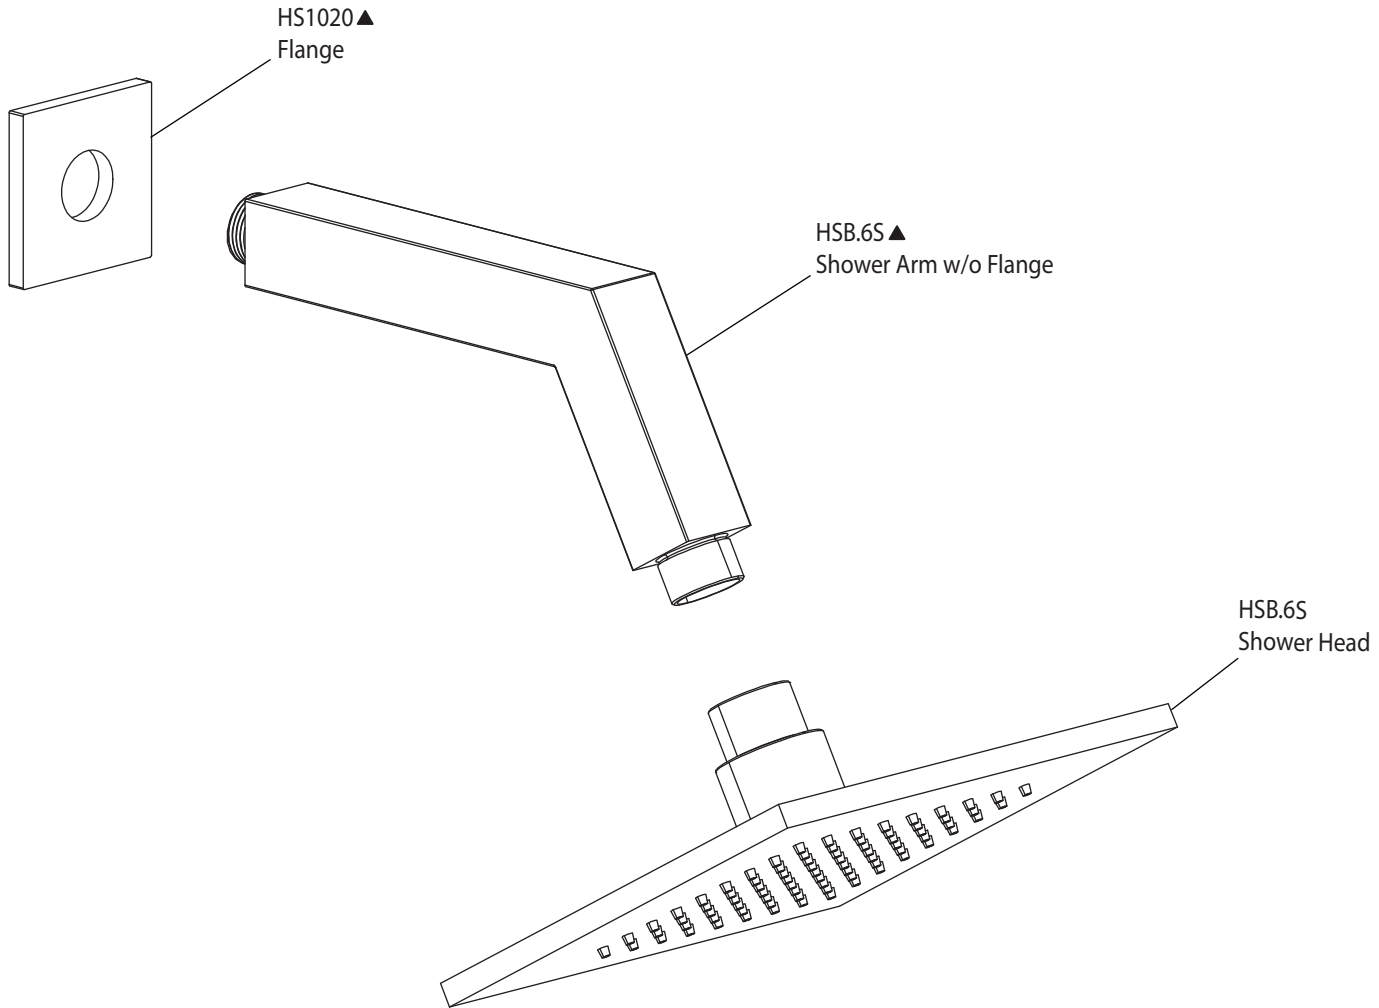

Product Parts Breakdown

Model No. RHW.6S

Ver 2.53

isenberg[®] *by* **FLUSSO**
LUXURY PLUMBING FIXTURES