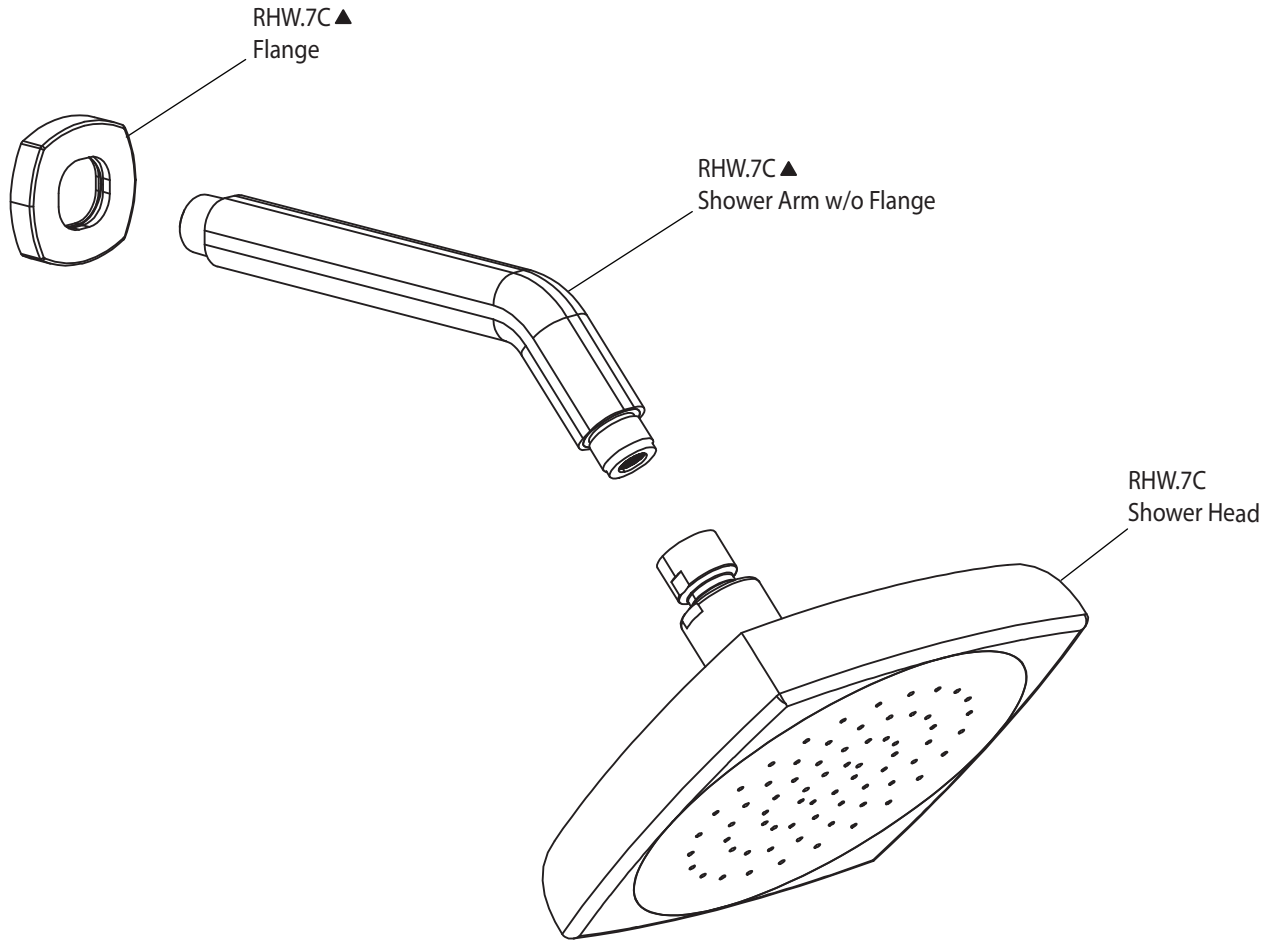

Product Parts Breakdown

Model No. RHW.7C

Ver 2.53

isenberg[®] *by* **FLUSSO**
LUXURY PLUMBING FIXTURES