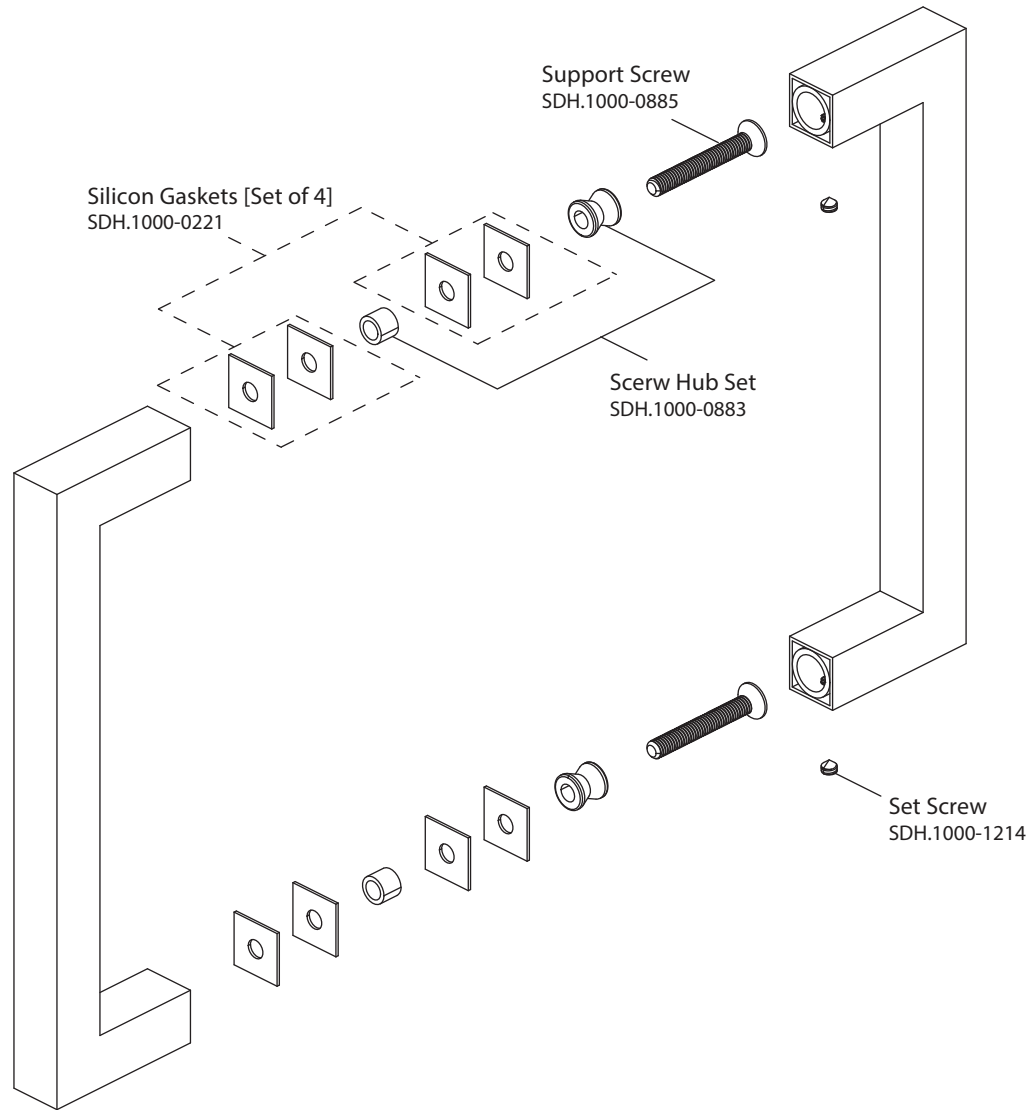

# Product Parts Breakdown

**isenberg**<sup>®</sup>  
LUXURY PLUMBING FIXTURES

— *by* FLUSSO —

SDH.1000