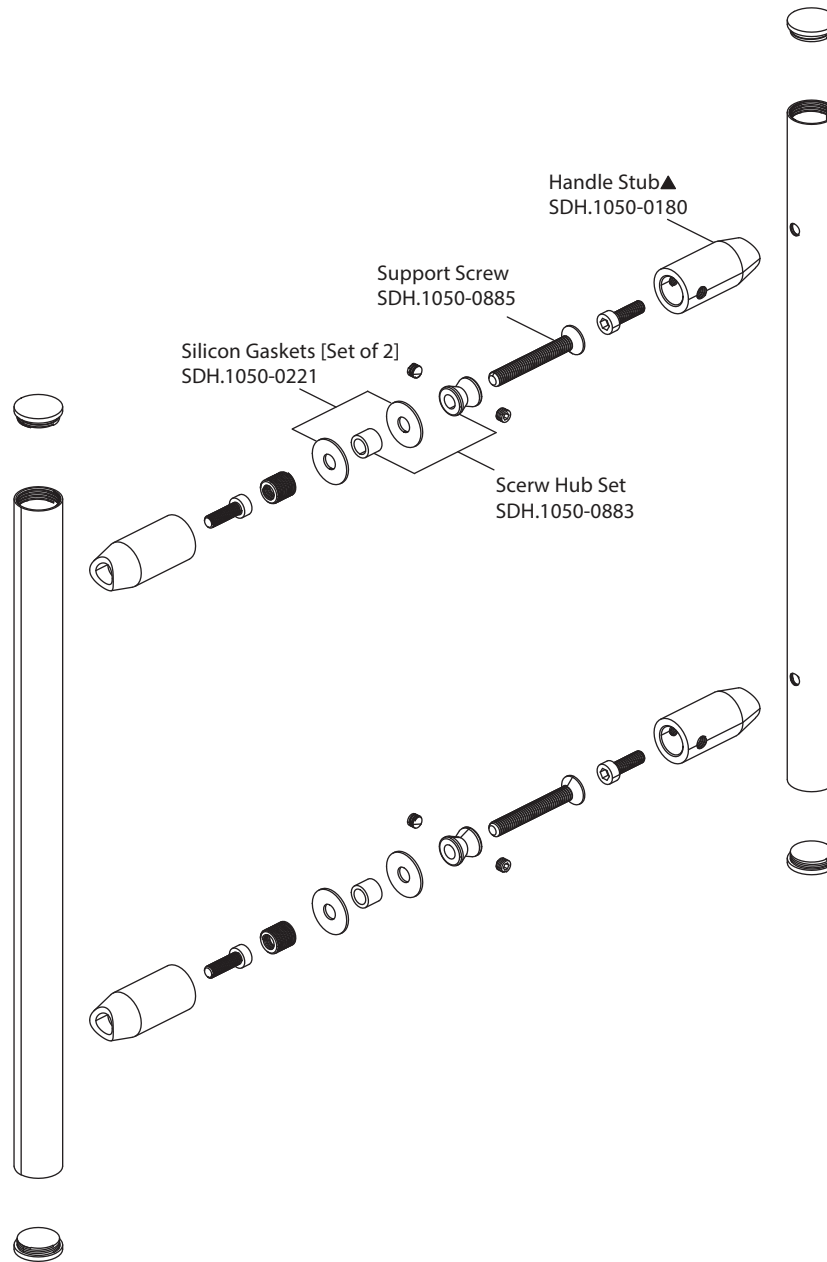

Product Parts Breakdown

▲ Specify Finish

Handle Stub▲
SDH.1050-0180

Support Screw
SDH.1050-0885

Silicon Gaskets [Set of 2]
SDH.1050-0221

Screw Hub Set
SDH.1050-0883

isenberg[®]
LUXURY PLUMBING FIXTURES

— by FLUSSO —

SDH.1050

Ver 2.53