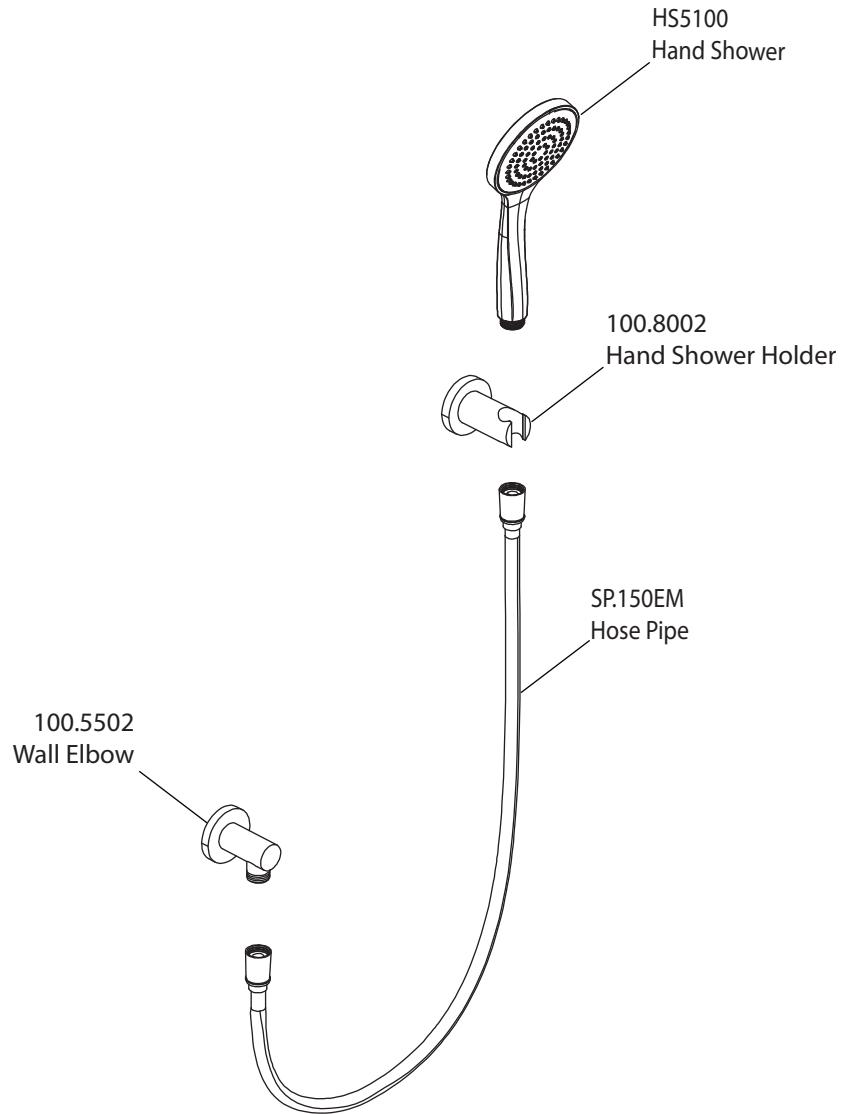

Product Parts Breakdown

Model No. SHS.1000

Ver 2.53

isenberg[®] *by* **FLUSSO**
LUXURY PLUMBING FIXTURES