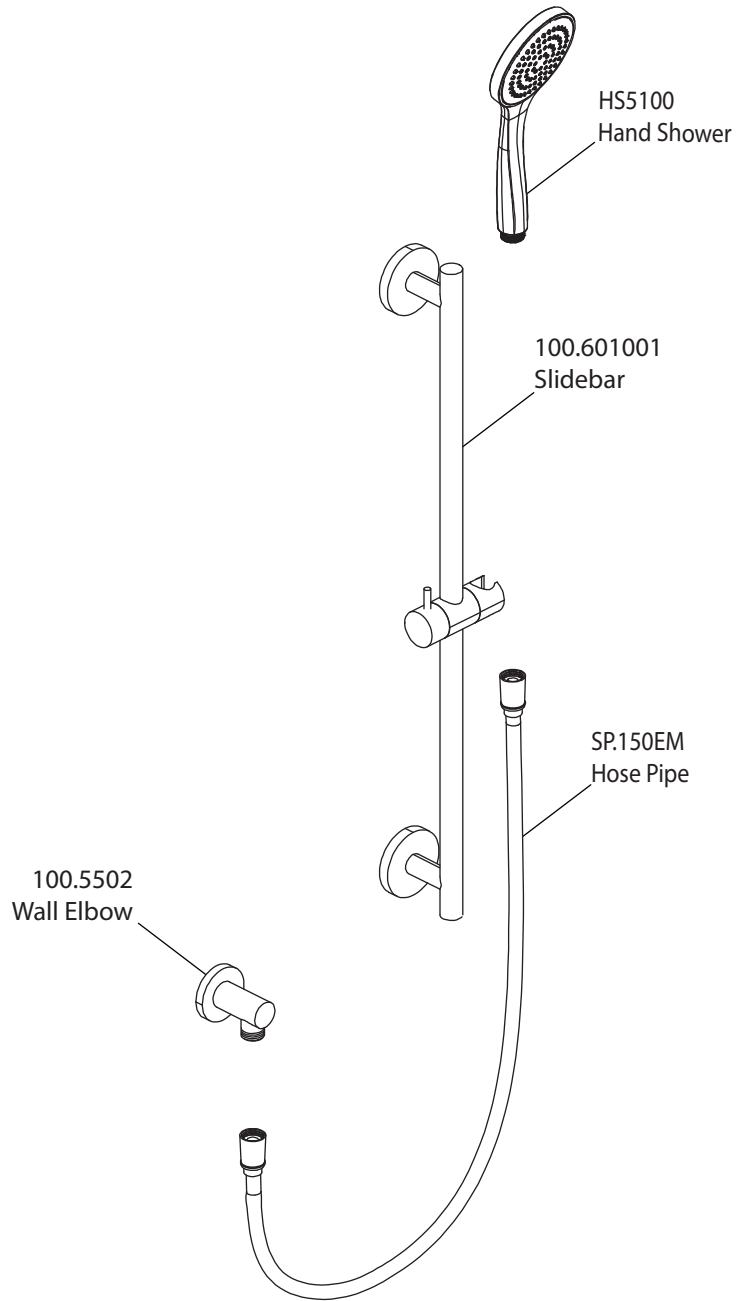

Product Parts Breakdown

Model No. SHS.1010

Ver 2.53

isenberg[®] *by* **FLUSSO**
LUXURY PLUMBING FIXTURES