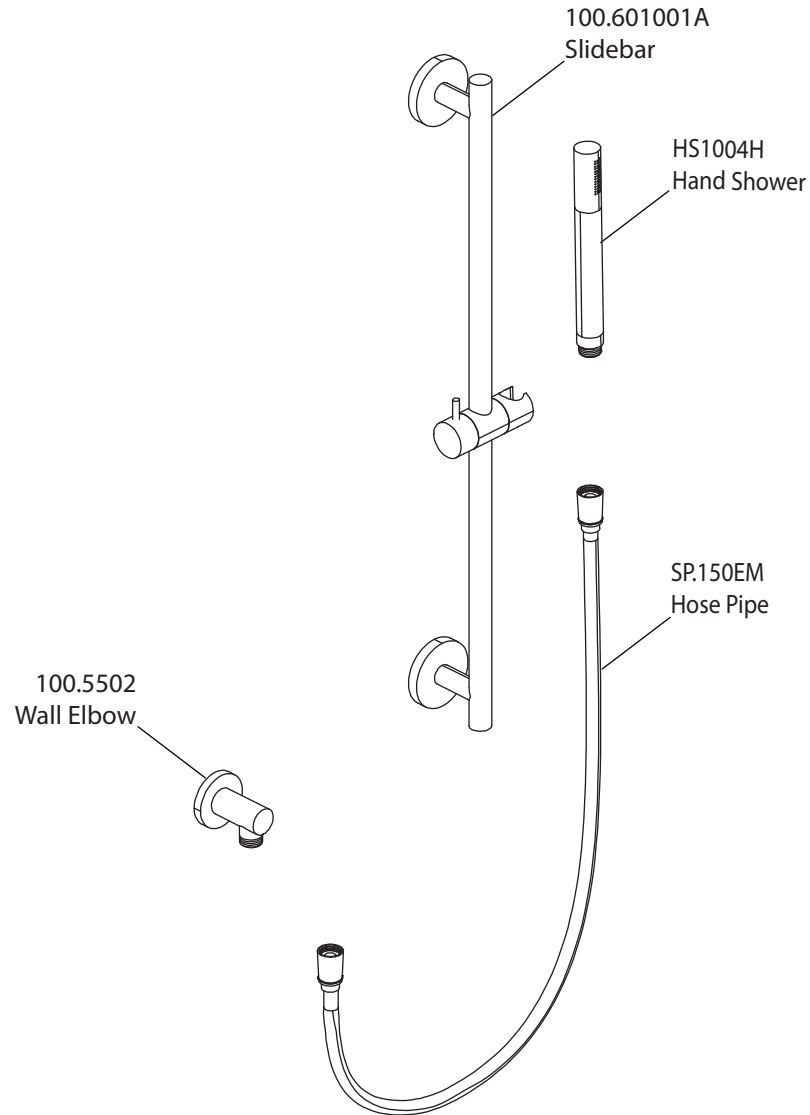

# Product Parts Breakdown

**Model No.** SHS.1014

**Ver** 2.53

**isenberg**<sup>®</sup> *by* **FLUSSO**  
LUXURY PLUMBING FIXTURES